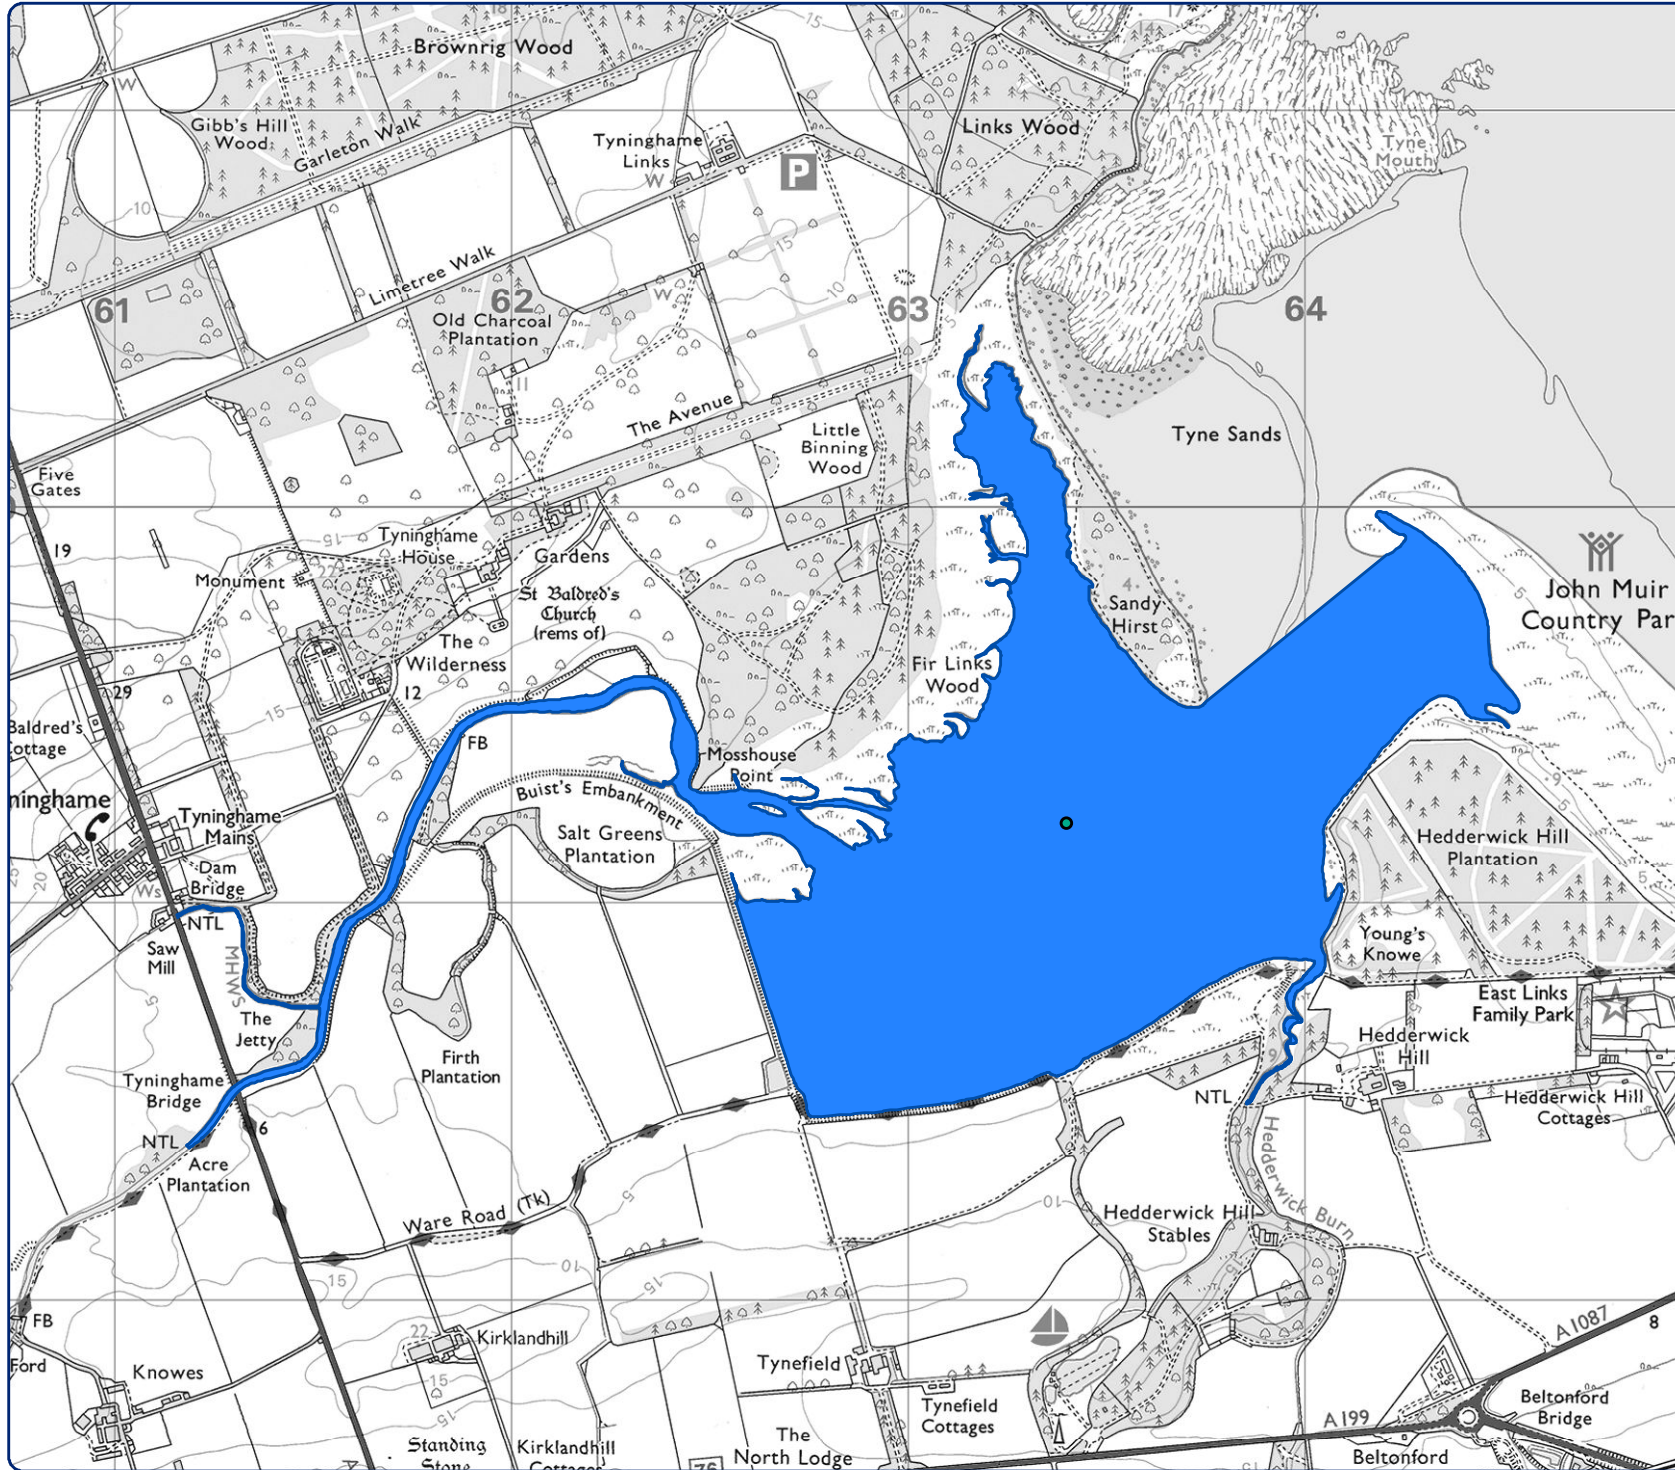

Scotland's Estuaries

Map:30

 Area identified as limits of estuary

Sources: Estuary limits: SEPA 2016
© Crown copyright. All rights reserved Scottish Government 2016. Reproduced by permission of Ordnance Survey on behalf of HMSO. © Crown copyright and database right 2016. All rights reserved. Ordnance Survey Licence number 100024655.

Scale: 1:19,080

Scottish Government GI Science & Analysis Team, October 2016, Job5838ab