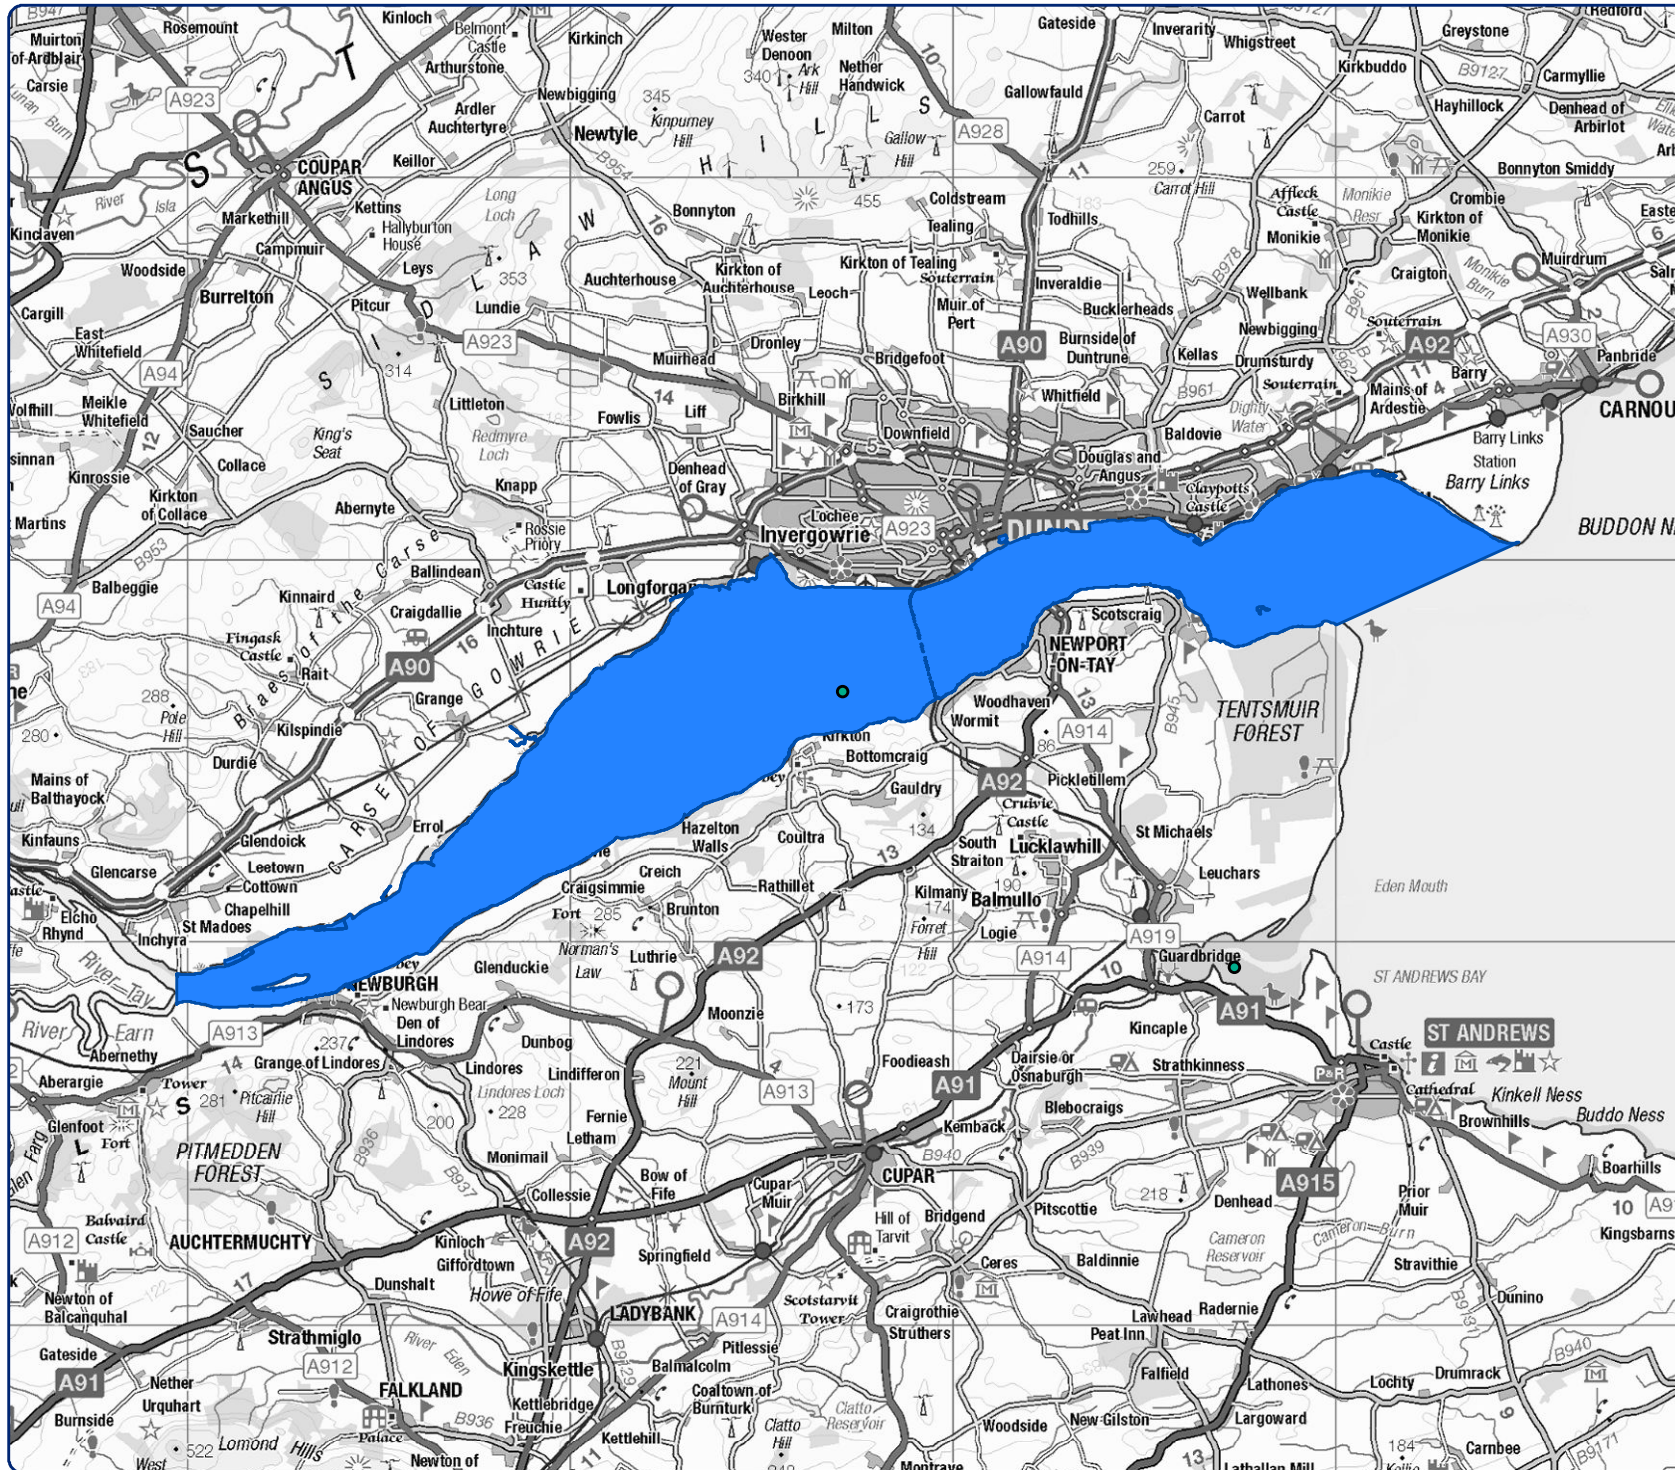

Scotland's Estuaries

Map:29

 Area identified as limits of estuary

Sources: Estuary limits: SEPA 2016
© Crown copyright. All rights reserved Scottish Government 2016. Reproduced by permission of Ordnance Survey on behalf of HMSO. © Crown copyright and database right 2016. All rights reserved. Ordnance Survey Licence number 100024655.

Scale: 1:197,870

Scottish Government GI Science & Analysis Team, October 2016, Job5838ab