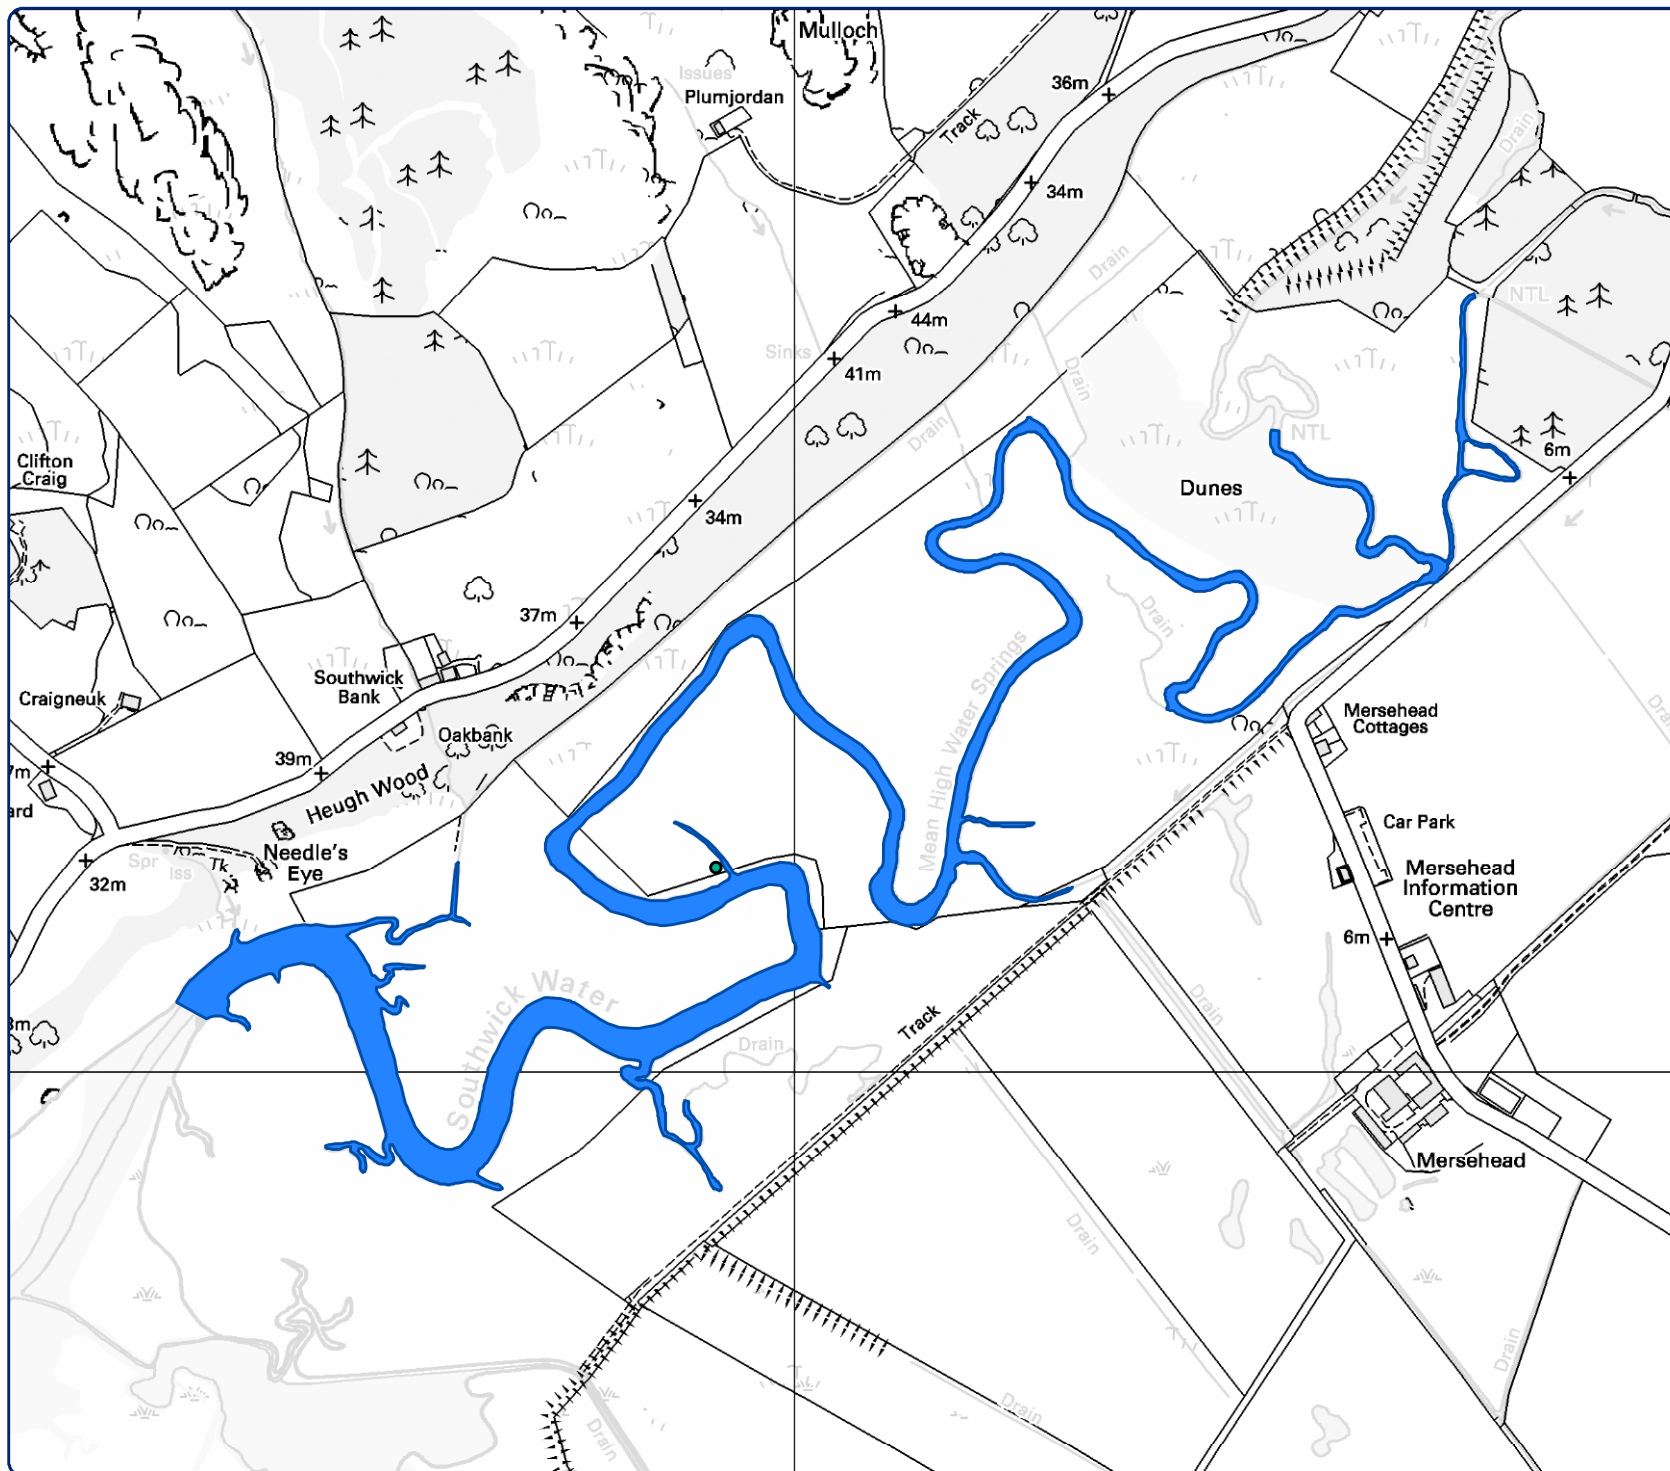

Southwick

Scotland's Estuaries

Map:25

 Area identified as limits of estuary

Sources: Estuary limits: SEPA 2016
© Crown copyright. All rights reserved Scottish Government 2016. Reproduced by permission of Ordnance Survey on behalf of HMSO. © Crown copyright and database right 2016. All rights reserved. Ordnance Survey Licence number 100024655.

Scale: 1:7,130

Scottish Government GI Science & Analysis Team, October 2016, Job5838ab