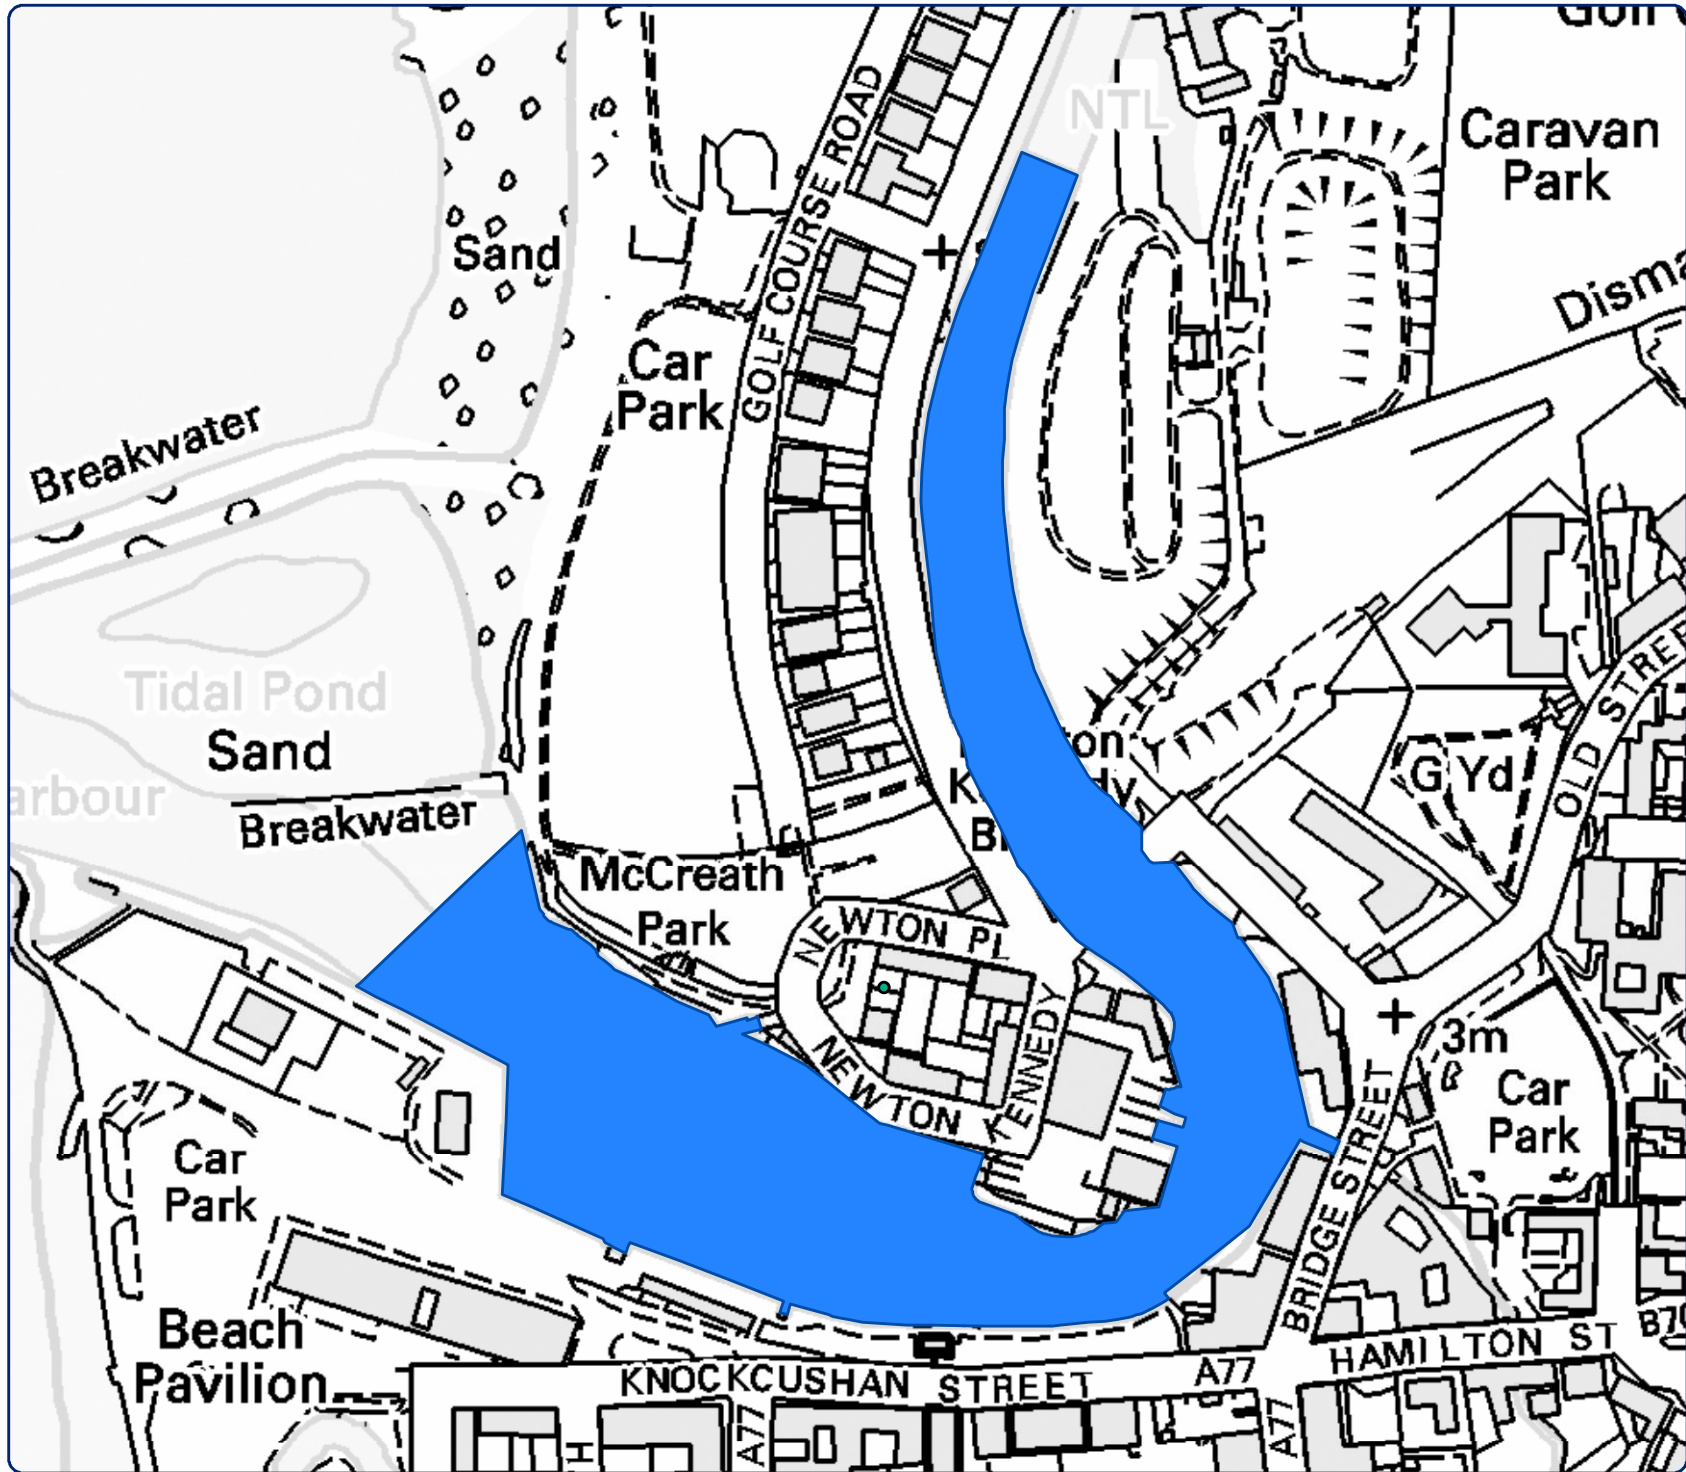

# Girvan

Scotland's Estuaries

Map:16

 Area identified as limits of estuary

Sources: Estuary limits: SEPA 2016  
© Crown copyright. All rights reserved Scottish Government 2016. Reproduced by permission of Ordnance Survey on behalf of HMSO. © Crown copyright and database right 2016. All rights reserved. Ordnance Survey Licence number 100024655.

Scale: 1:2,840

Scottish Government GI Science & Analysis Team, October 2016, Job5838ab