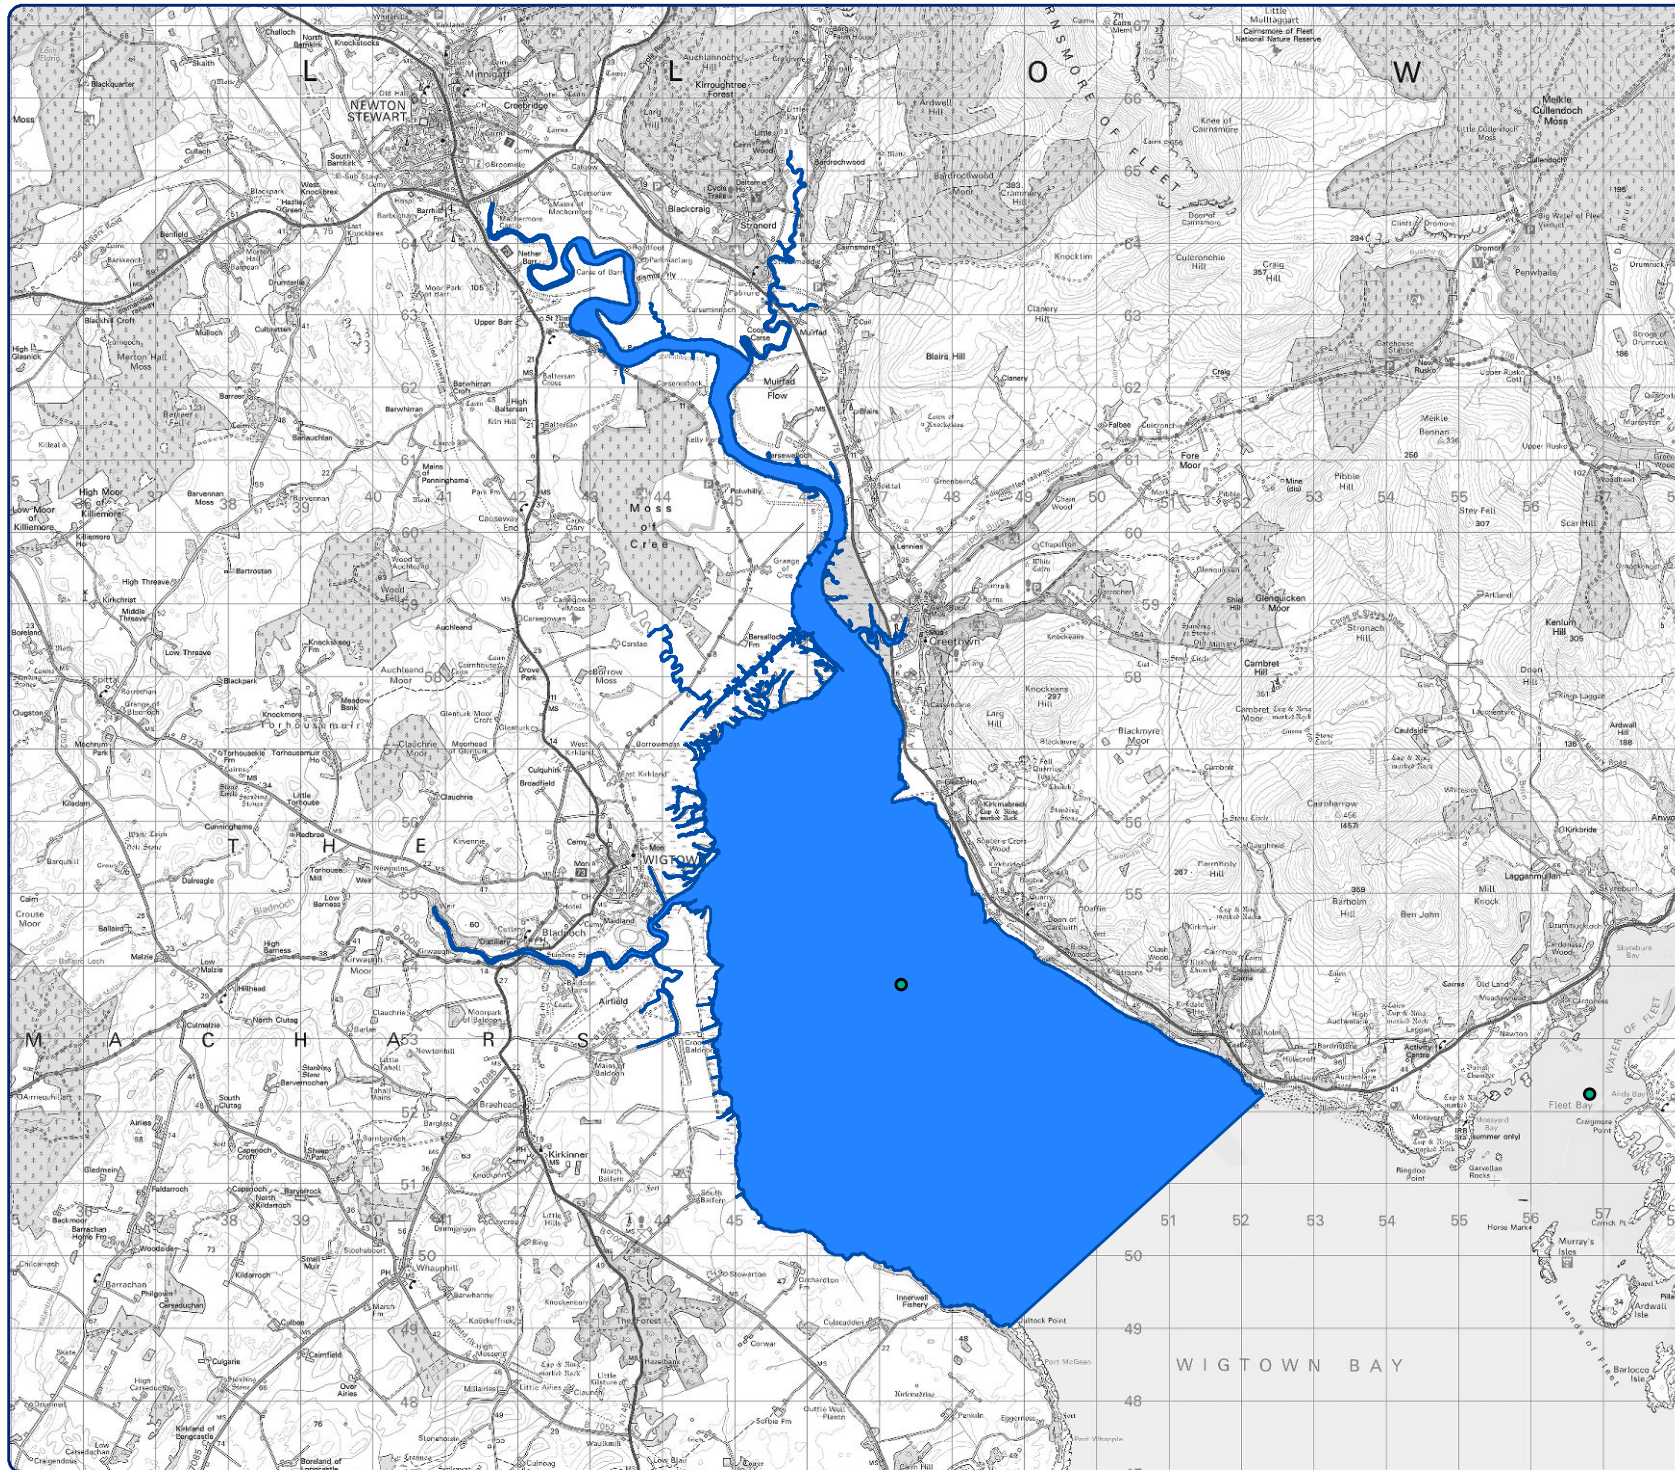

Bladnoch and Cree

Scotland's Estuaries

Map:4

 Area identified as limits of estuary

Sources: Estuary limits: SEPA 2016
© Crown copyright. All rights reserved Scottish Government 2016. Reproduced by permission of Ordnance Survey on behalf of HMSO. © Crown copyright and database right 2016. All rights reserved. Ordnance Survey Licence number 100024655.

Scale: 1:104,580

Scottish Government GI Science & Analysis Team, October 2016, Job5838ab