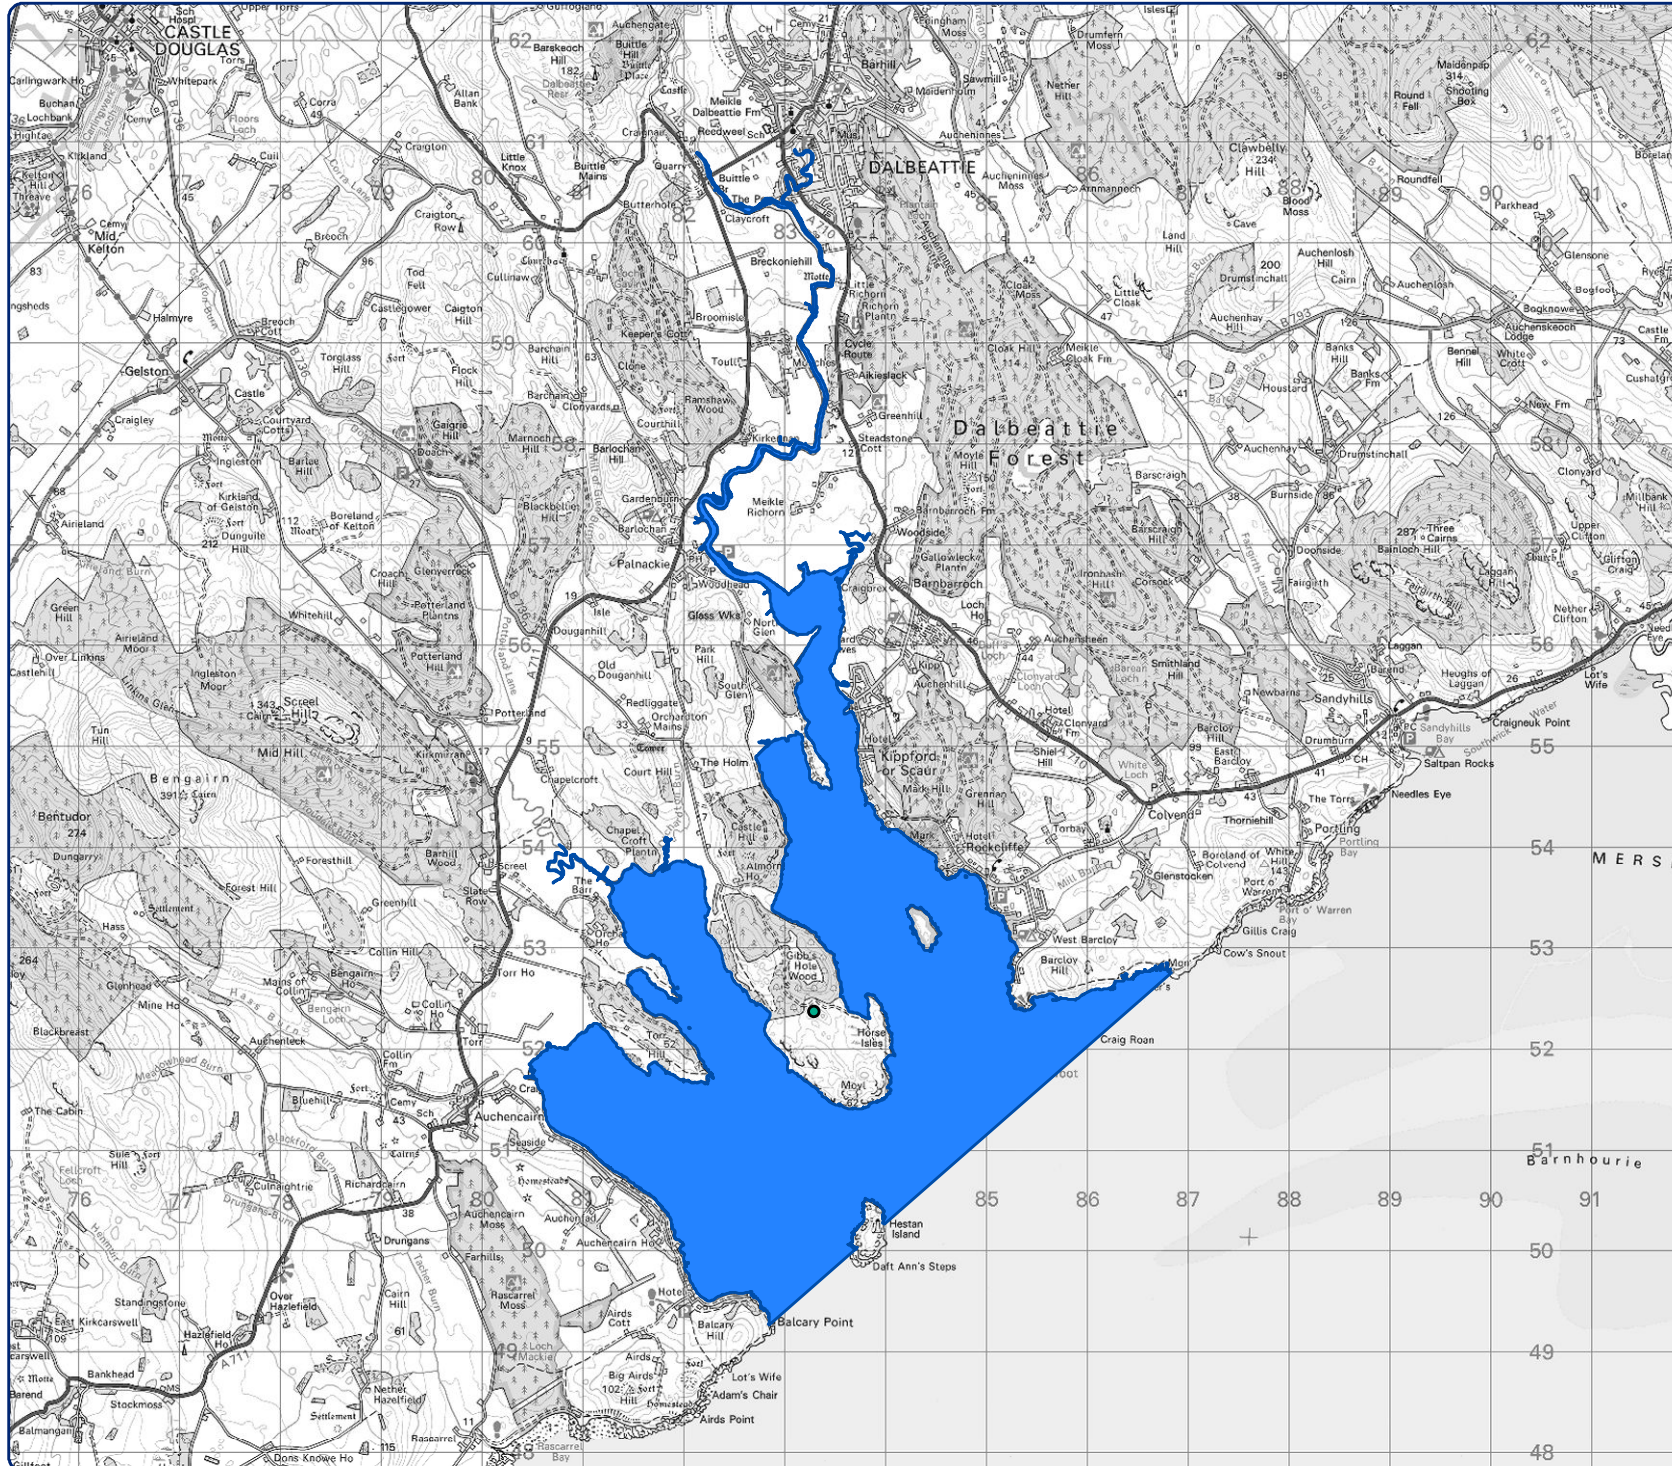

Auchencairn Bay and Rough

Scotland's Estuaries
Map:2

 Area identified as limits of estuary

Sources: Estuary limits: SEPA 2016
© Crown copyright. All rights reserved Scottish Government 2016. Reproduced by permission of Ordnance Survey on behalf of HMSO. © Crown copyright and database right 2016. All rights reserved. Ordnance Survey Licence number 100024655.

Scale: 1:75,040

Scottish Government GI Science & Analysis Team, October 2016, Job5838ab