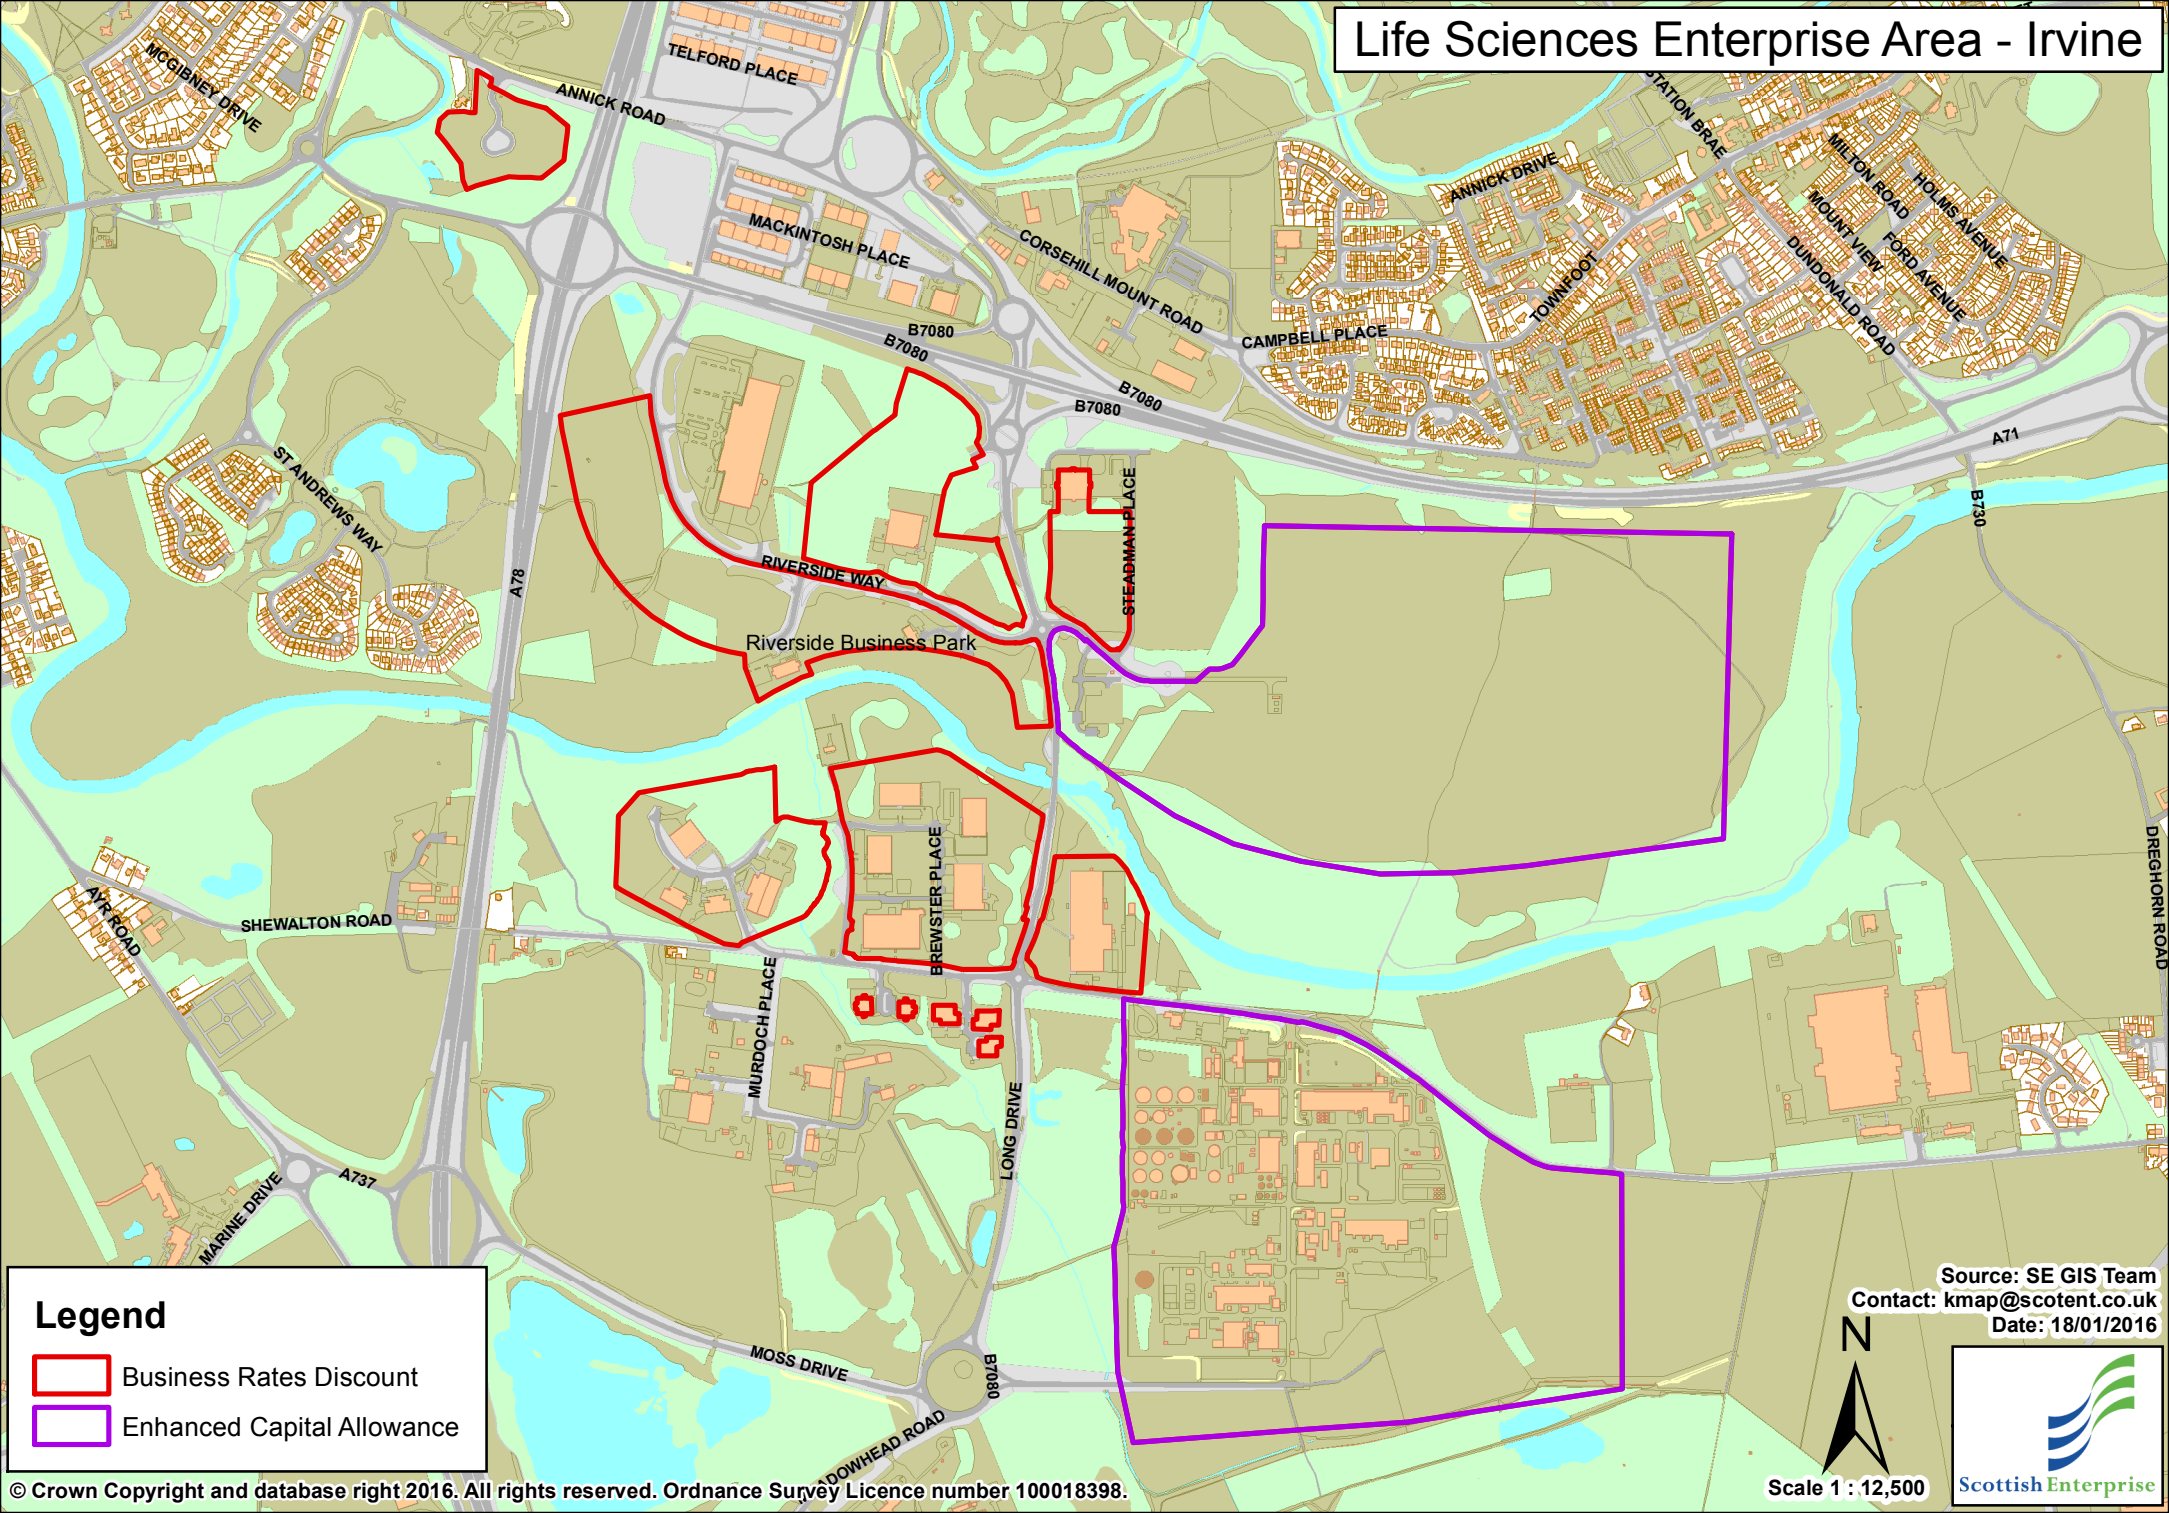

Life Sciences Enterprise Area - Irvine

Legend

-  Business Rates Discount
-  Enhanced Capital Allowance

Source: SE GIS Team
Contact: kmap@scotent.co.uk
Date: 18/01/2016