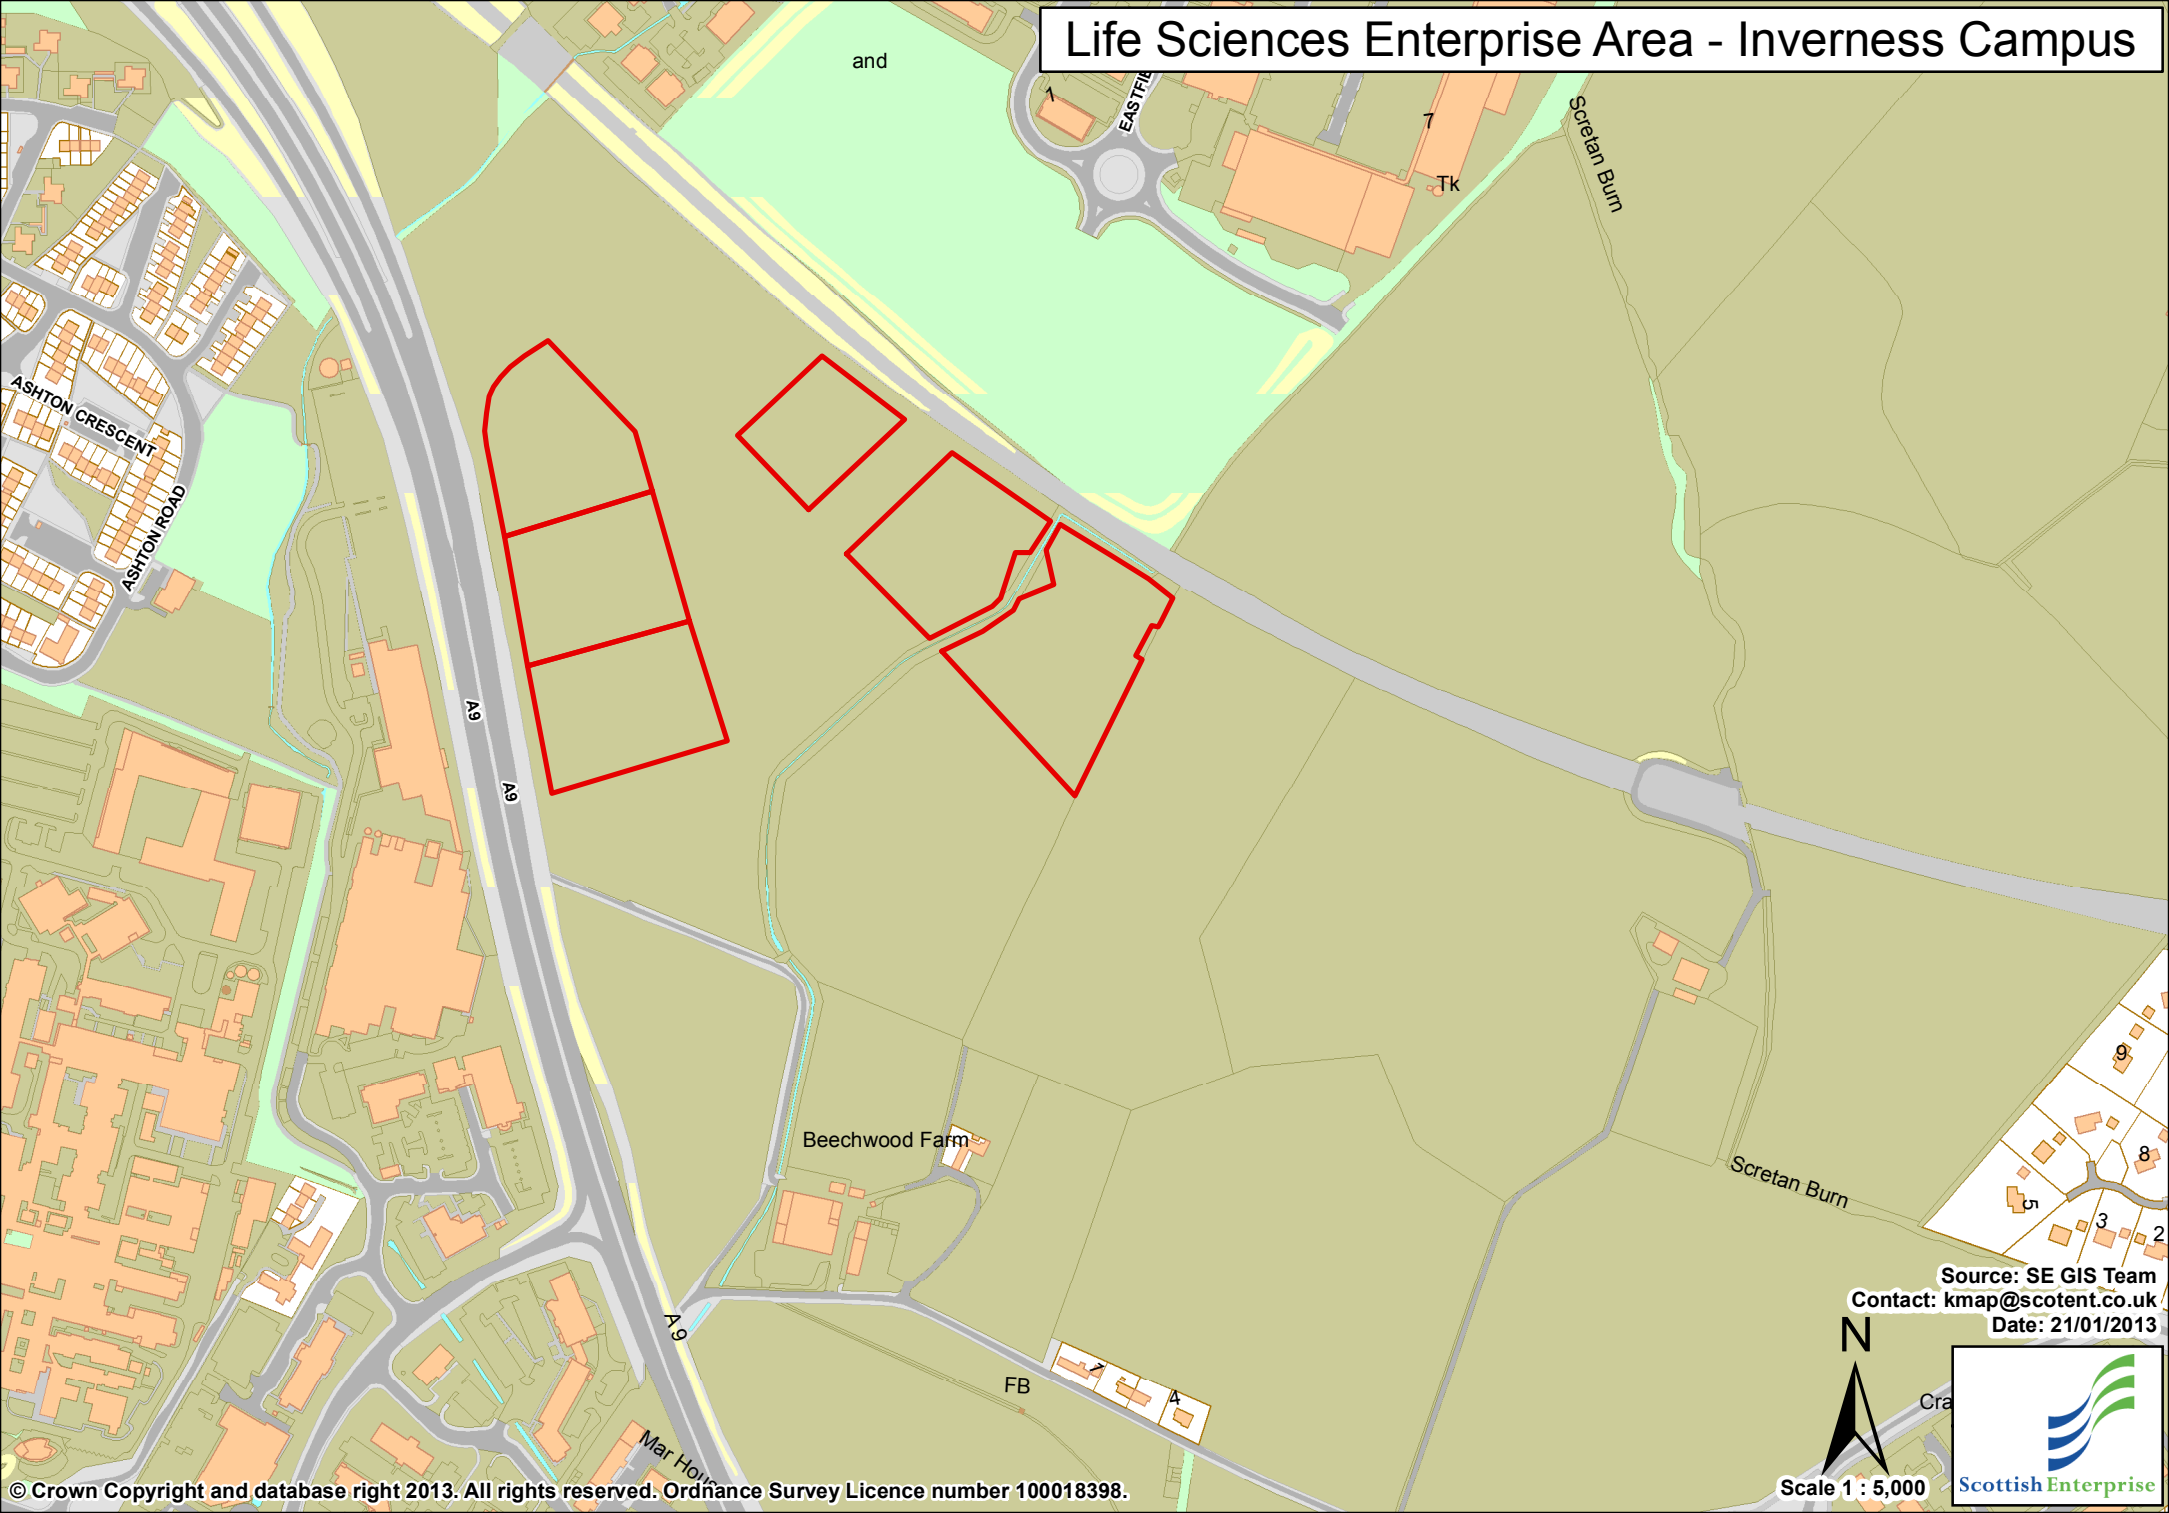

Life Sciences Enterprise Area - Inverness Campus

Source: SE GIS Team
Contact: kmap@scotent.co.uk
Date: 21/01/2013

Scale 1 : 5,000