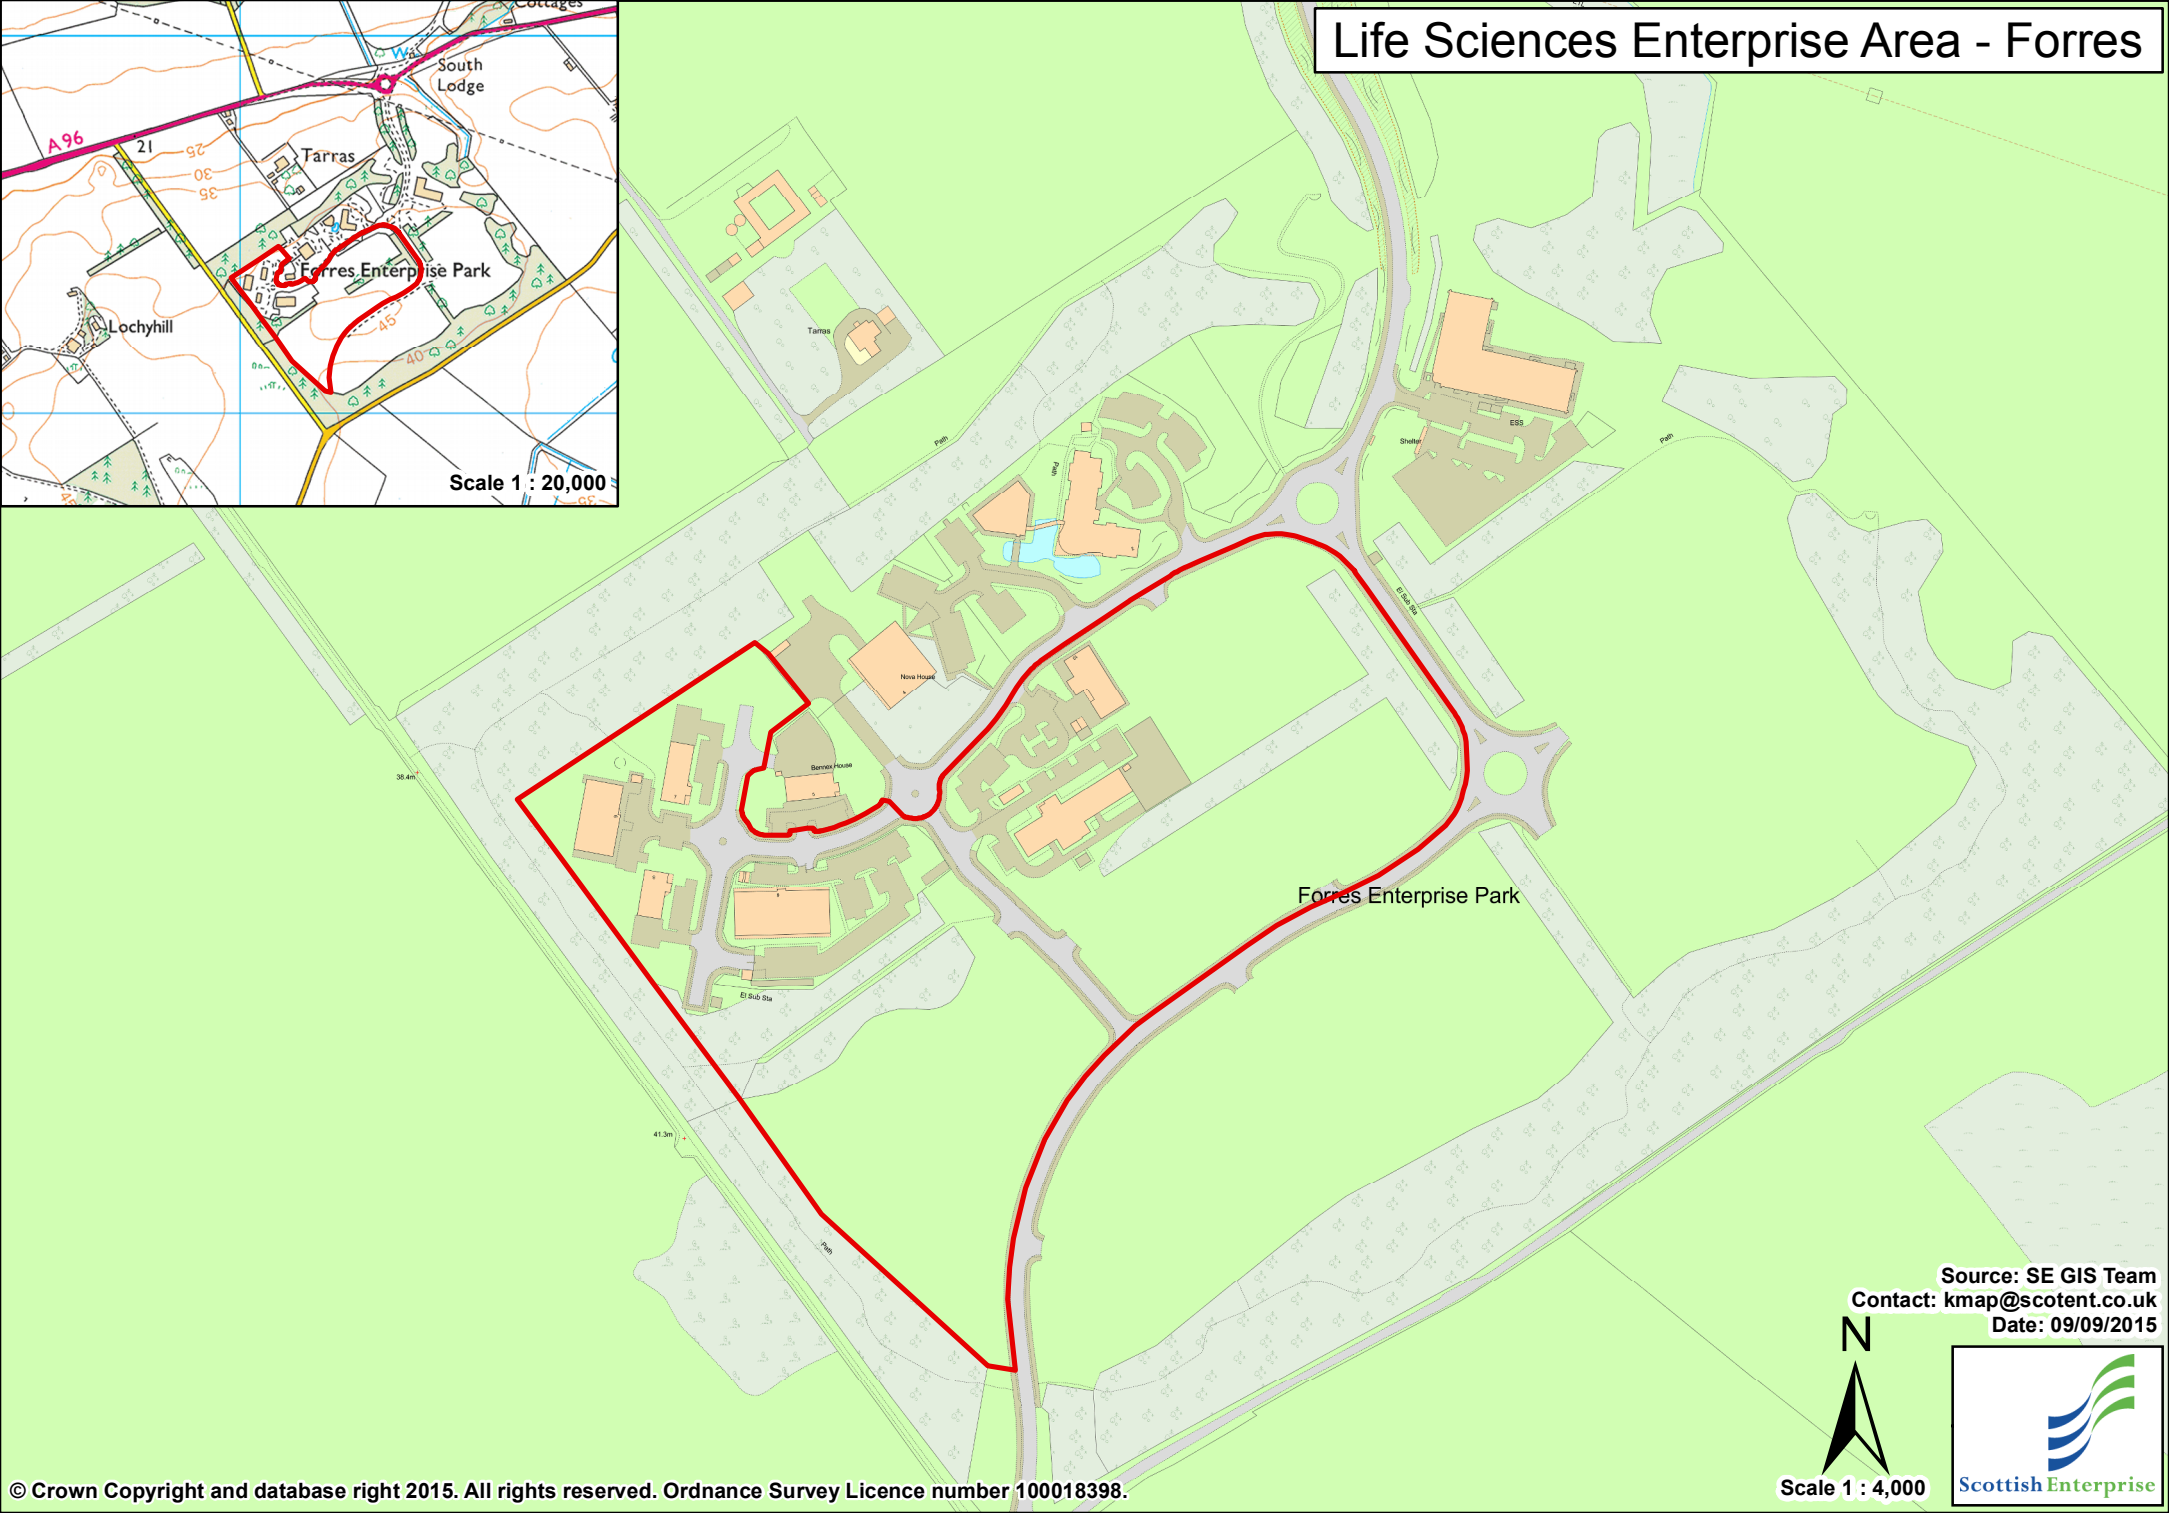

Life Sciences Enterprise Area - Forres

Source: SE GIS Team
Contact: kmap@scotent.co.uk
Date: 09/09/2015

Scale 1 : 4,000