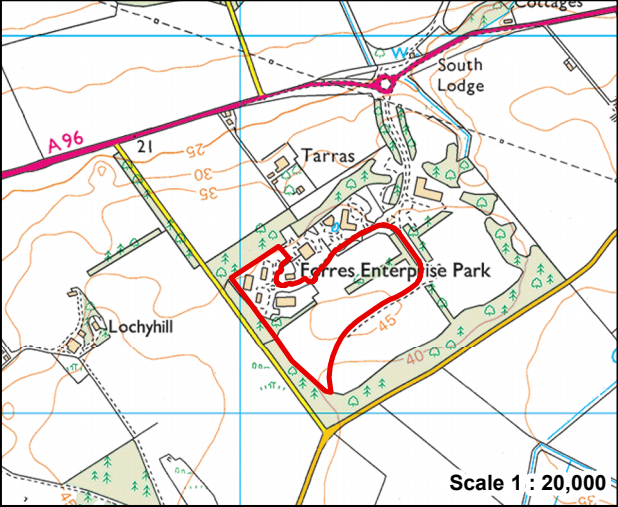

Life Sciences Enterprise Area - Forres

Source: SE GIS Team
Contact: kmap@scotent.co.uk
Date: 09/09/2015

Scale 1 : 4,000