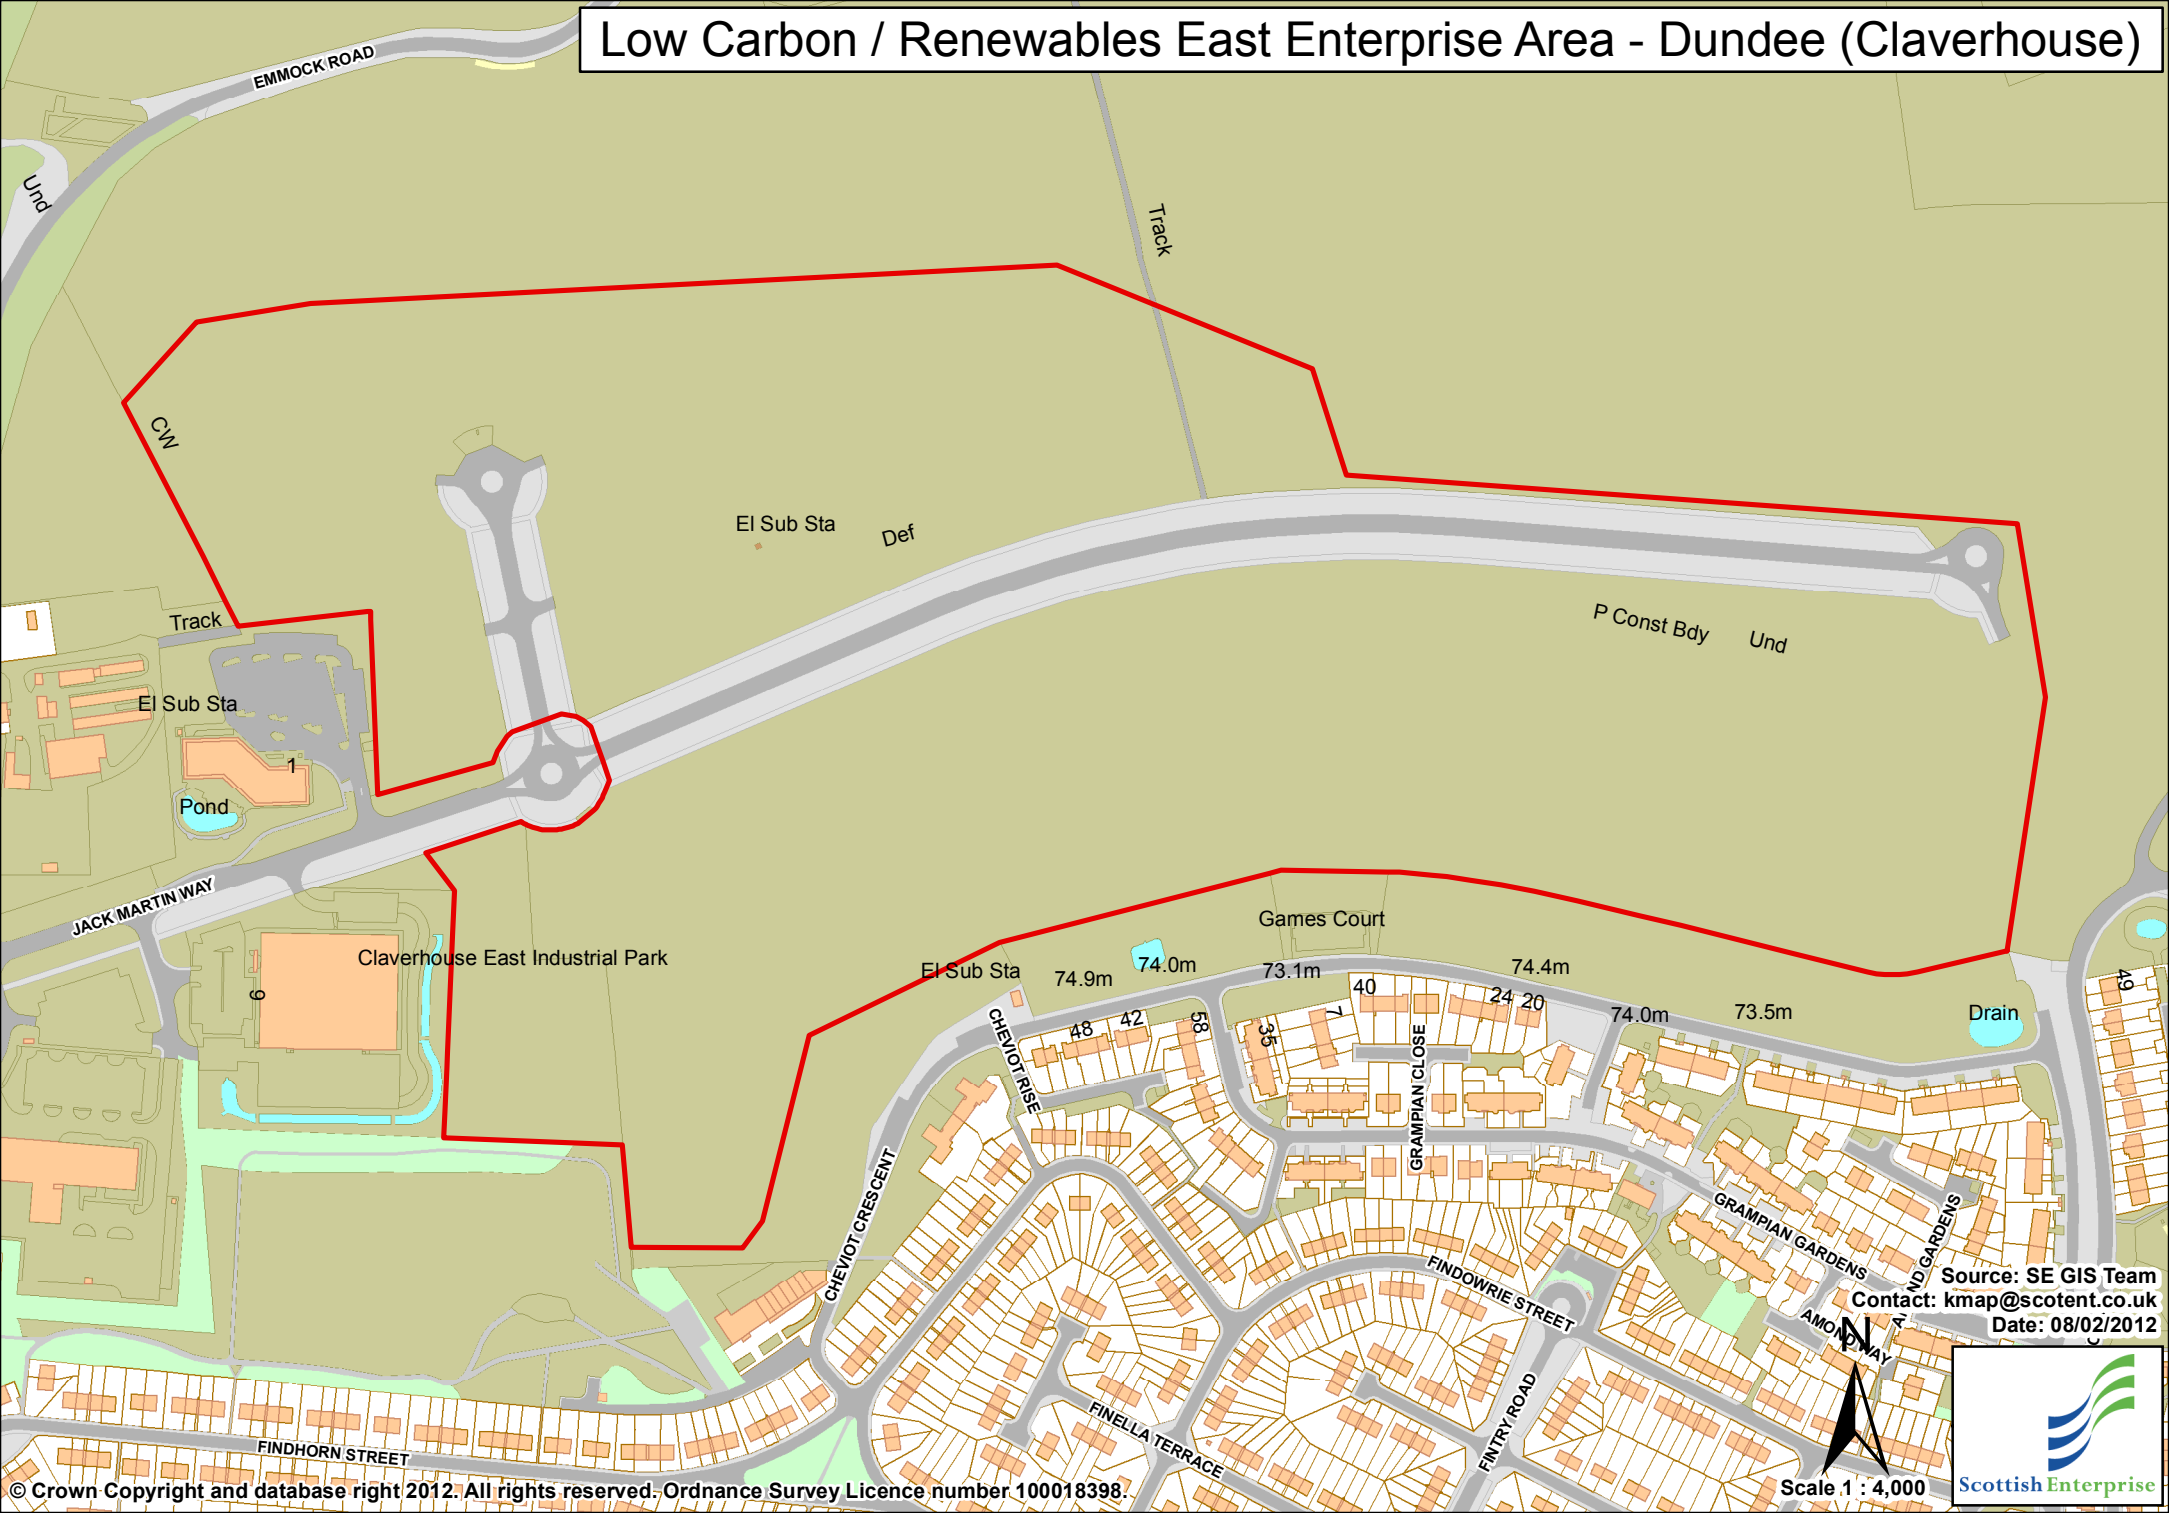

Low Carbon / Renewables East Enterprise Area - Dundee (Claverhouse)

Source: SE GIS Team
Contact: kmap@scotent.co.uk
Date: 08/02/2012

Scale 1 : 4,000