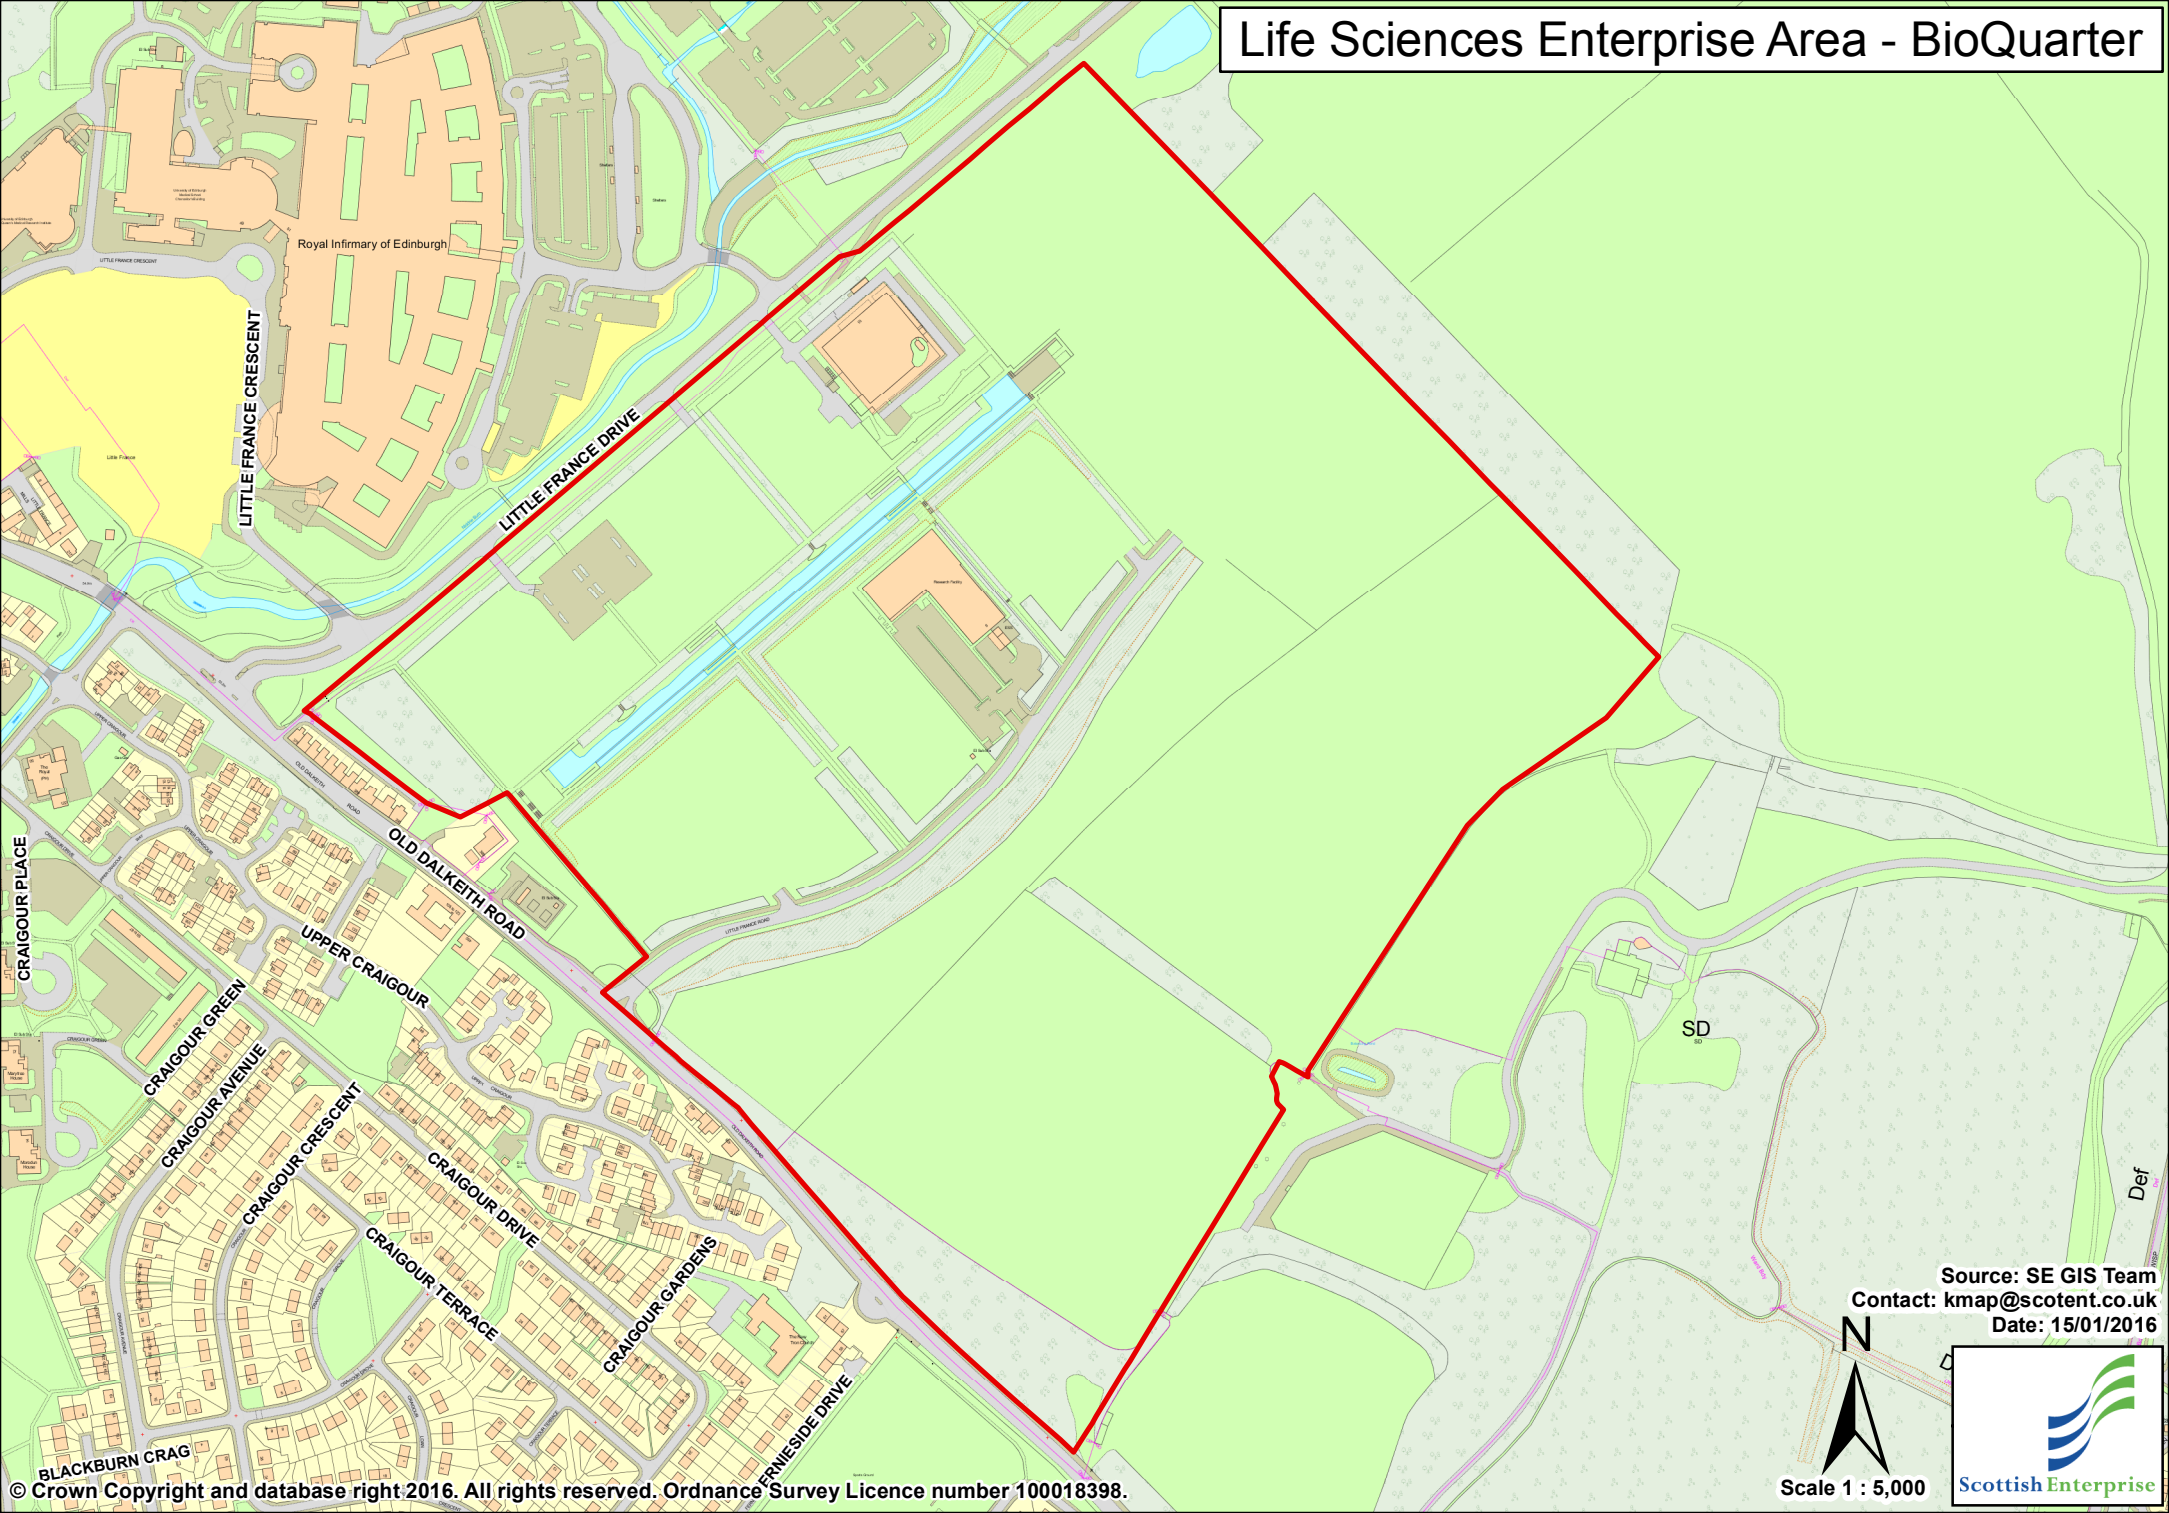

Life Sciences Enterprise Area - BioQuarter

Source: SE GIS Team
Contact: kmap@scotent.co.uk
Date: 15/01/2016

Scale 1 : 5,000