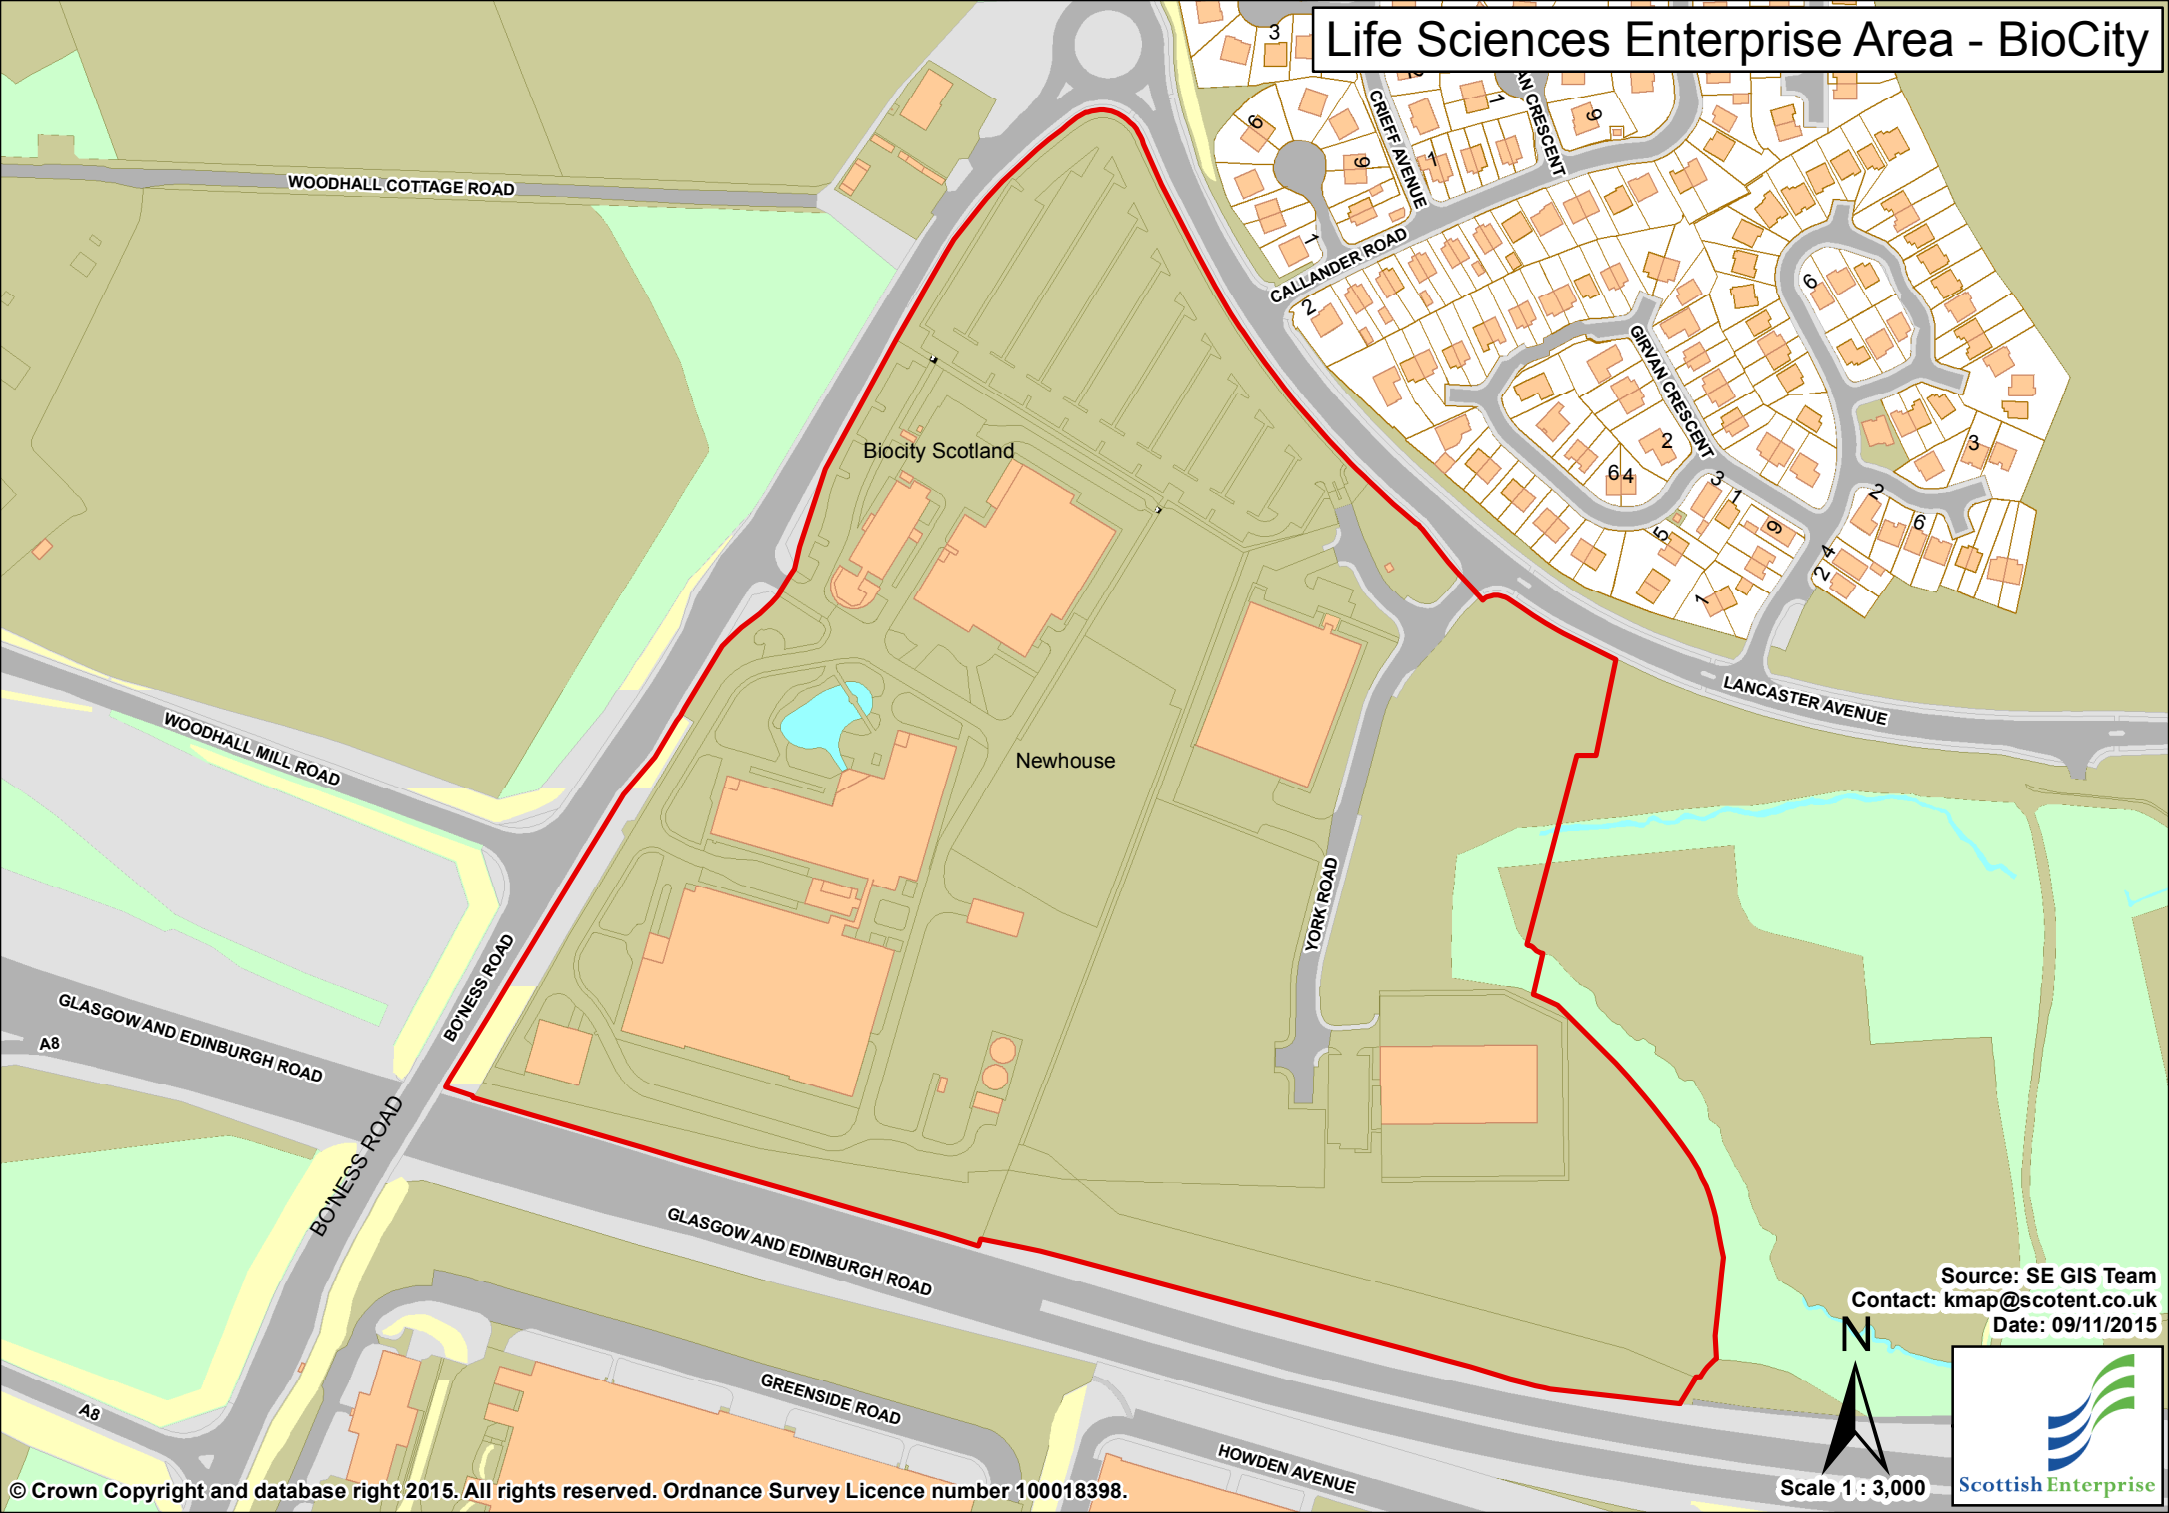

Life Sciences Enterprise Area - BioCity

Source: SE GIS Team
Contact: kmap@scotent.co.uk
Date: 09/11/2015

Scale 1 : 3,000