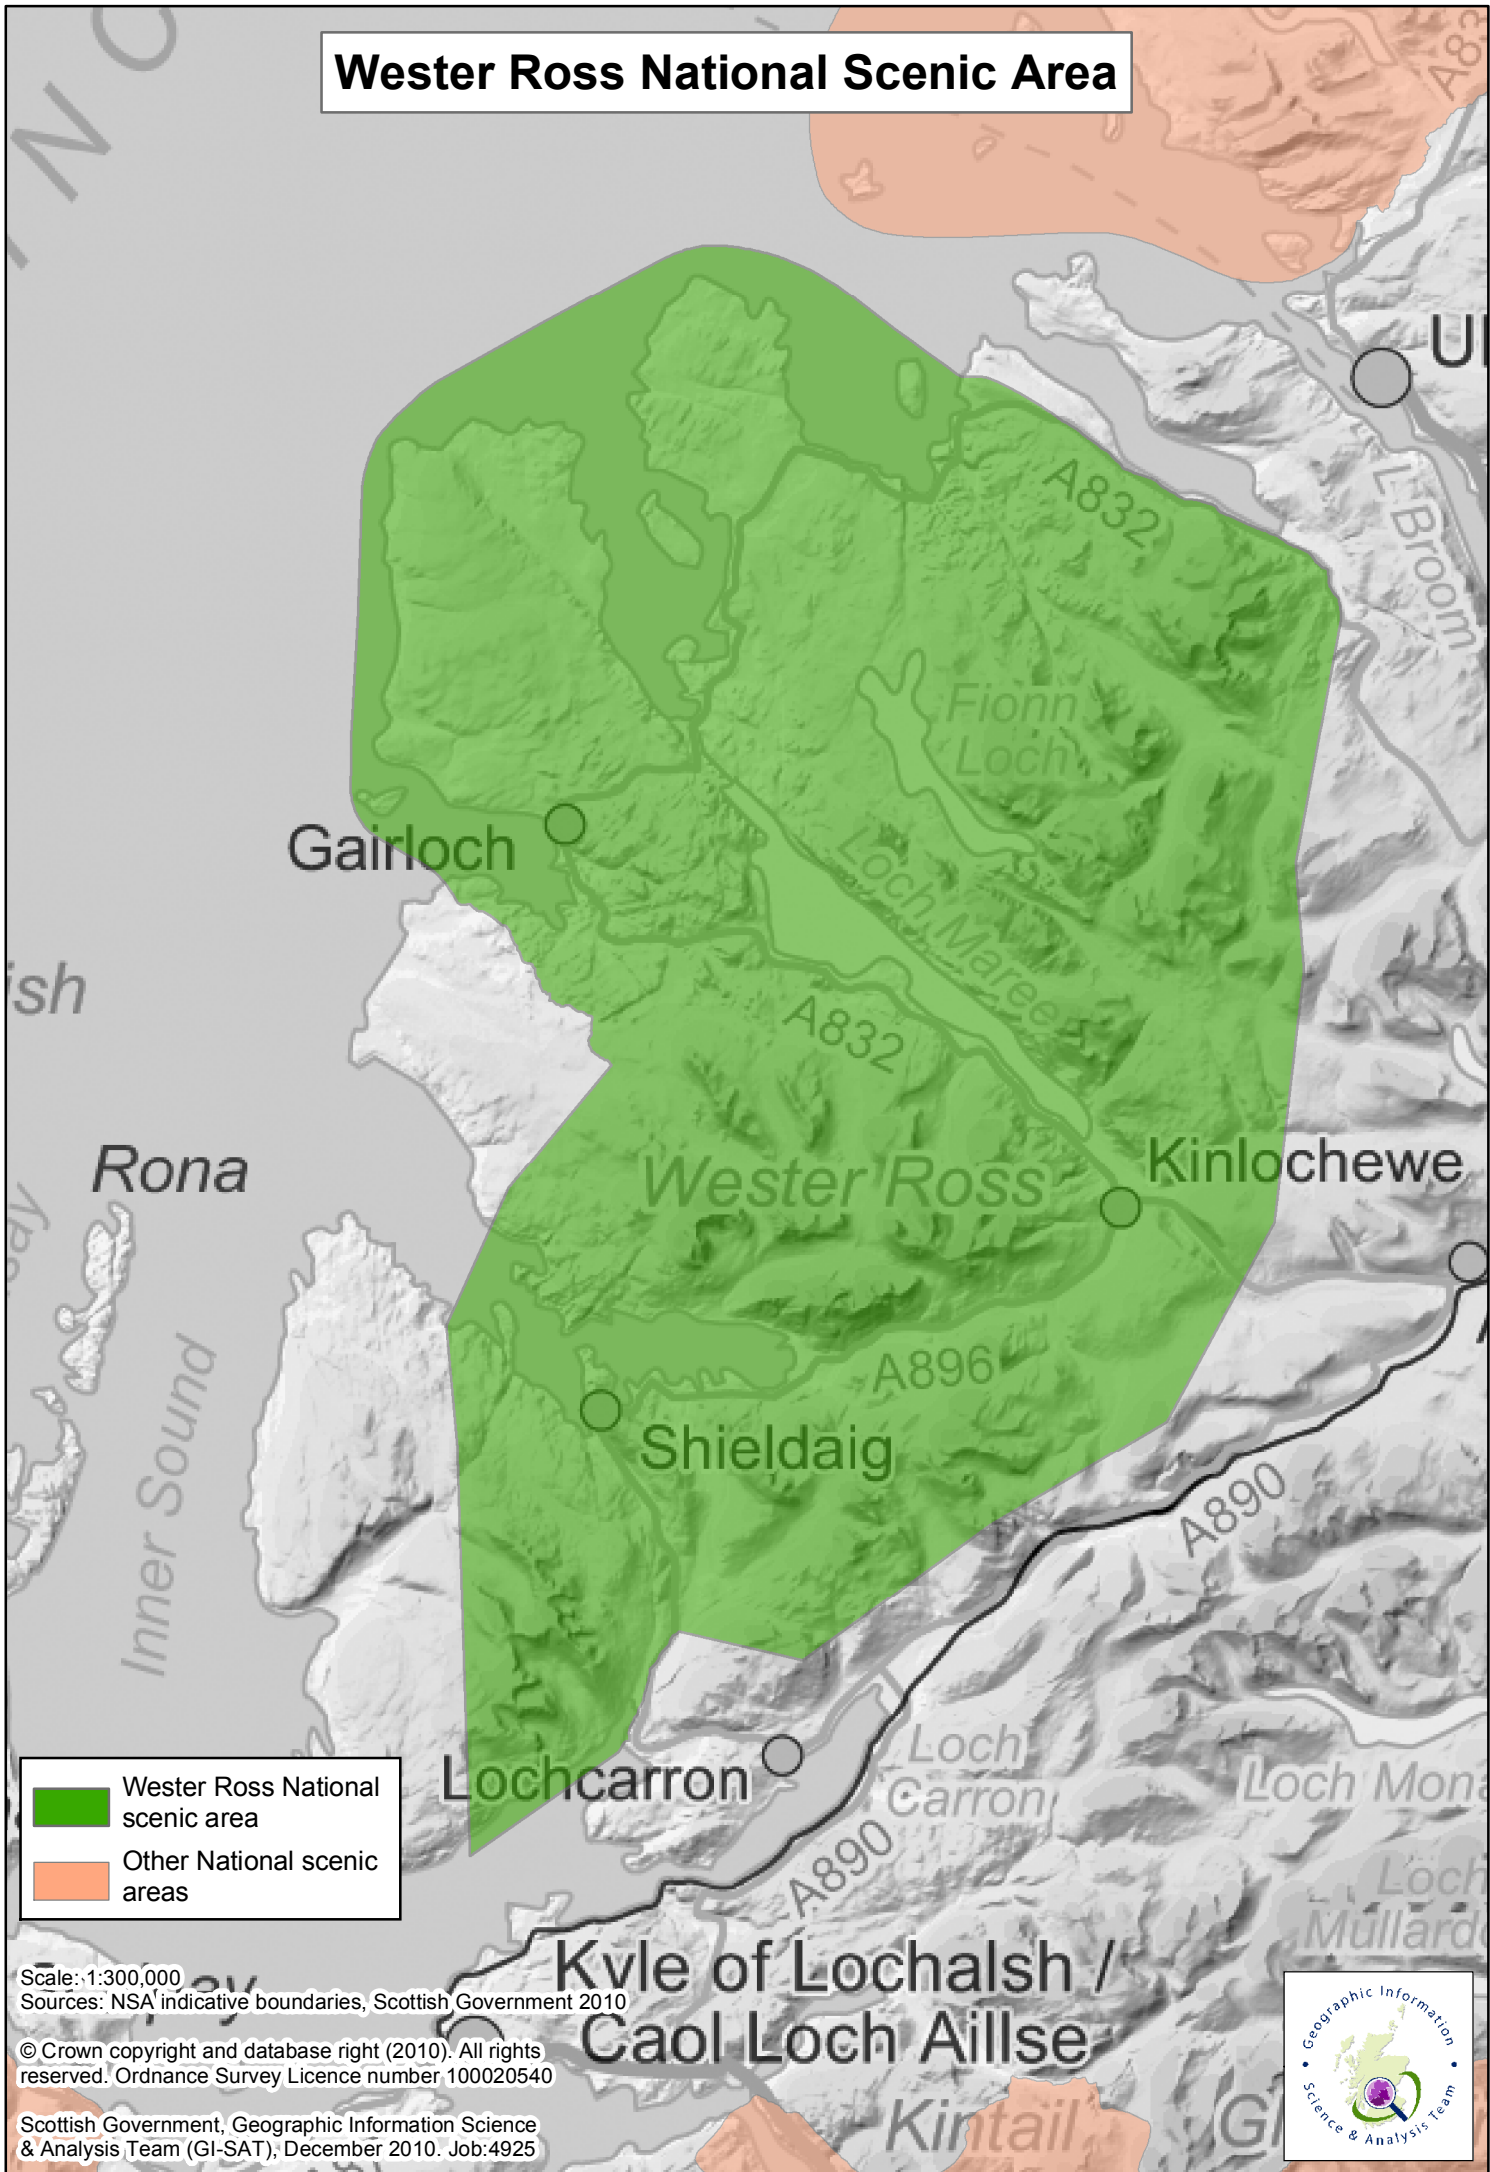

Wester Ross National Scenic Area

-  Wester Ross National scenic area
-  Other National scenic areas

Scale: 1:300,000
Sources: NSA indicative boundaries, Scottish Government 2010

© Crown copyright and database right (2010). All rights reserved. Ordnance Survey Licence number 100020540

Scottish Government, Geographic Information Science & Analysis Team (GI-SAT), December 2010. Job:4925