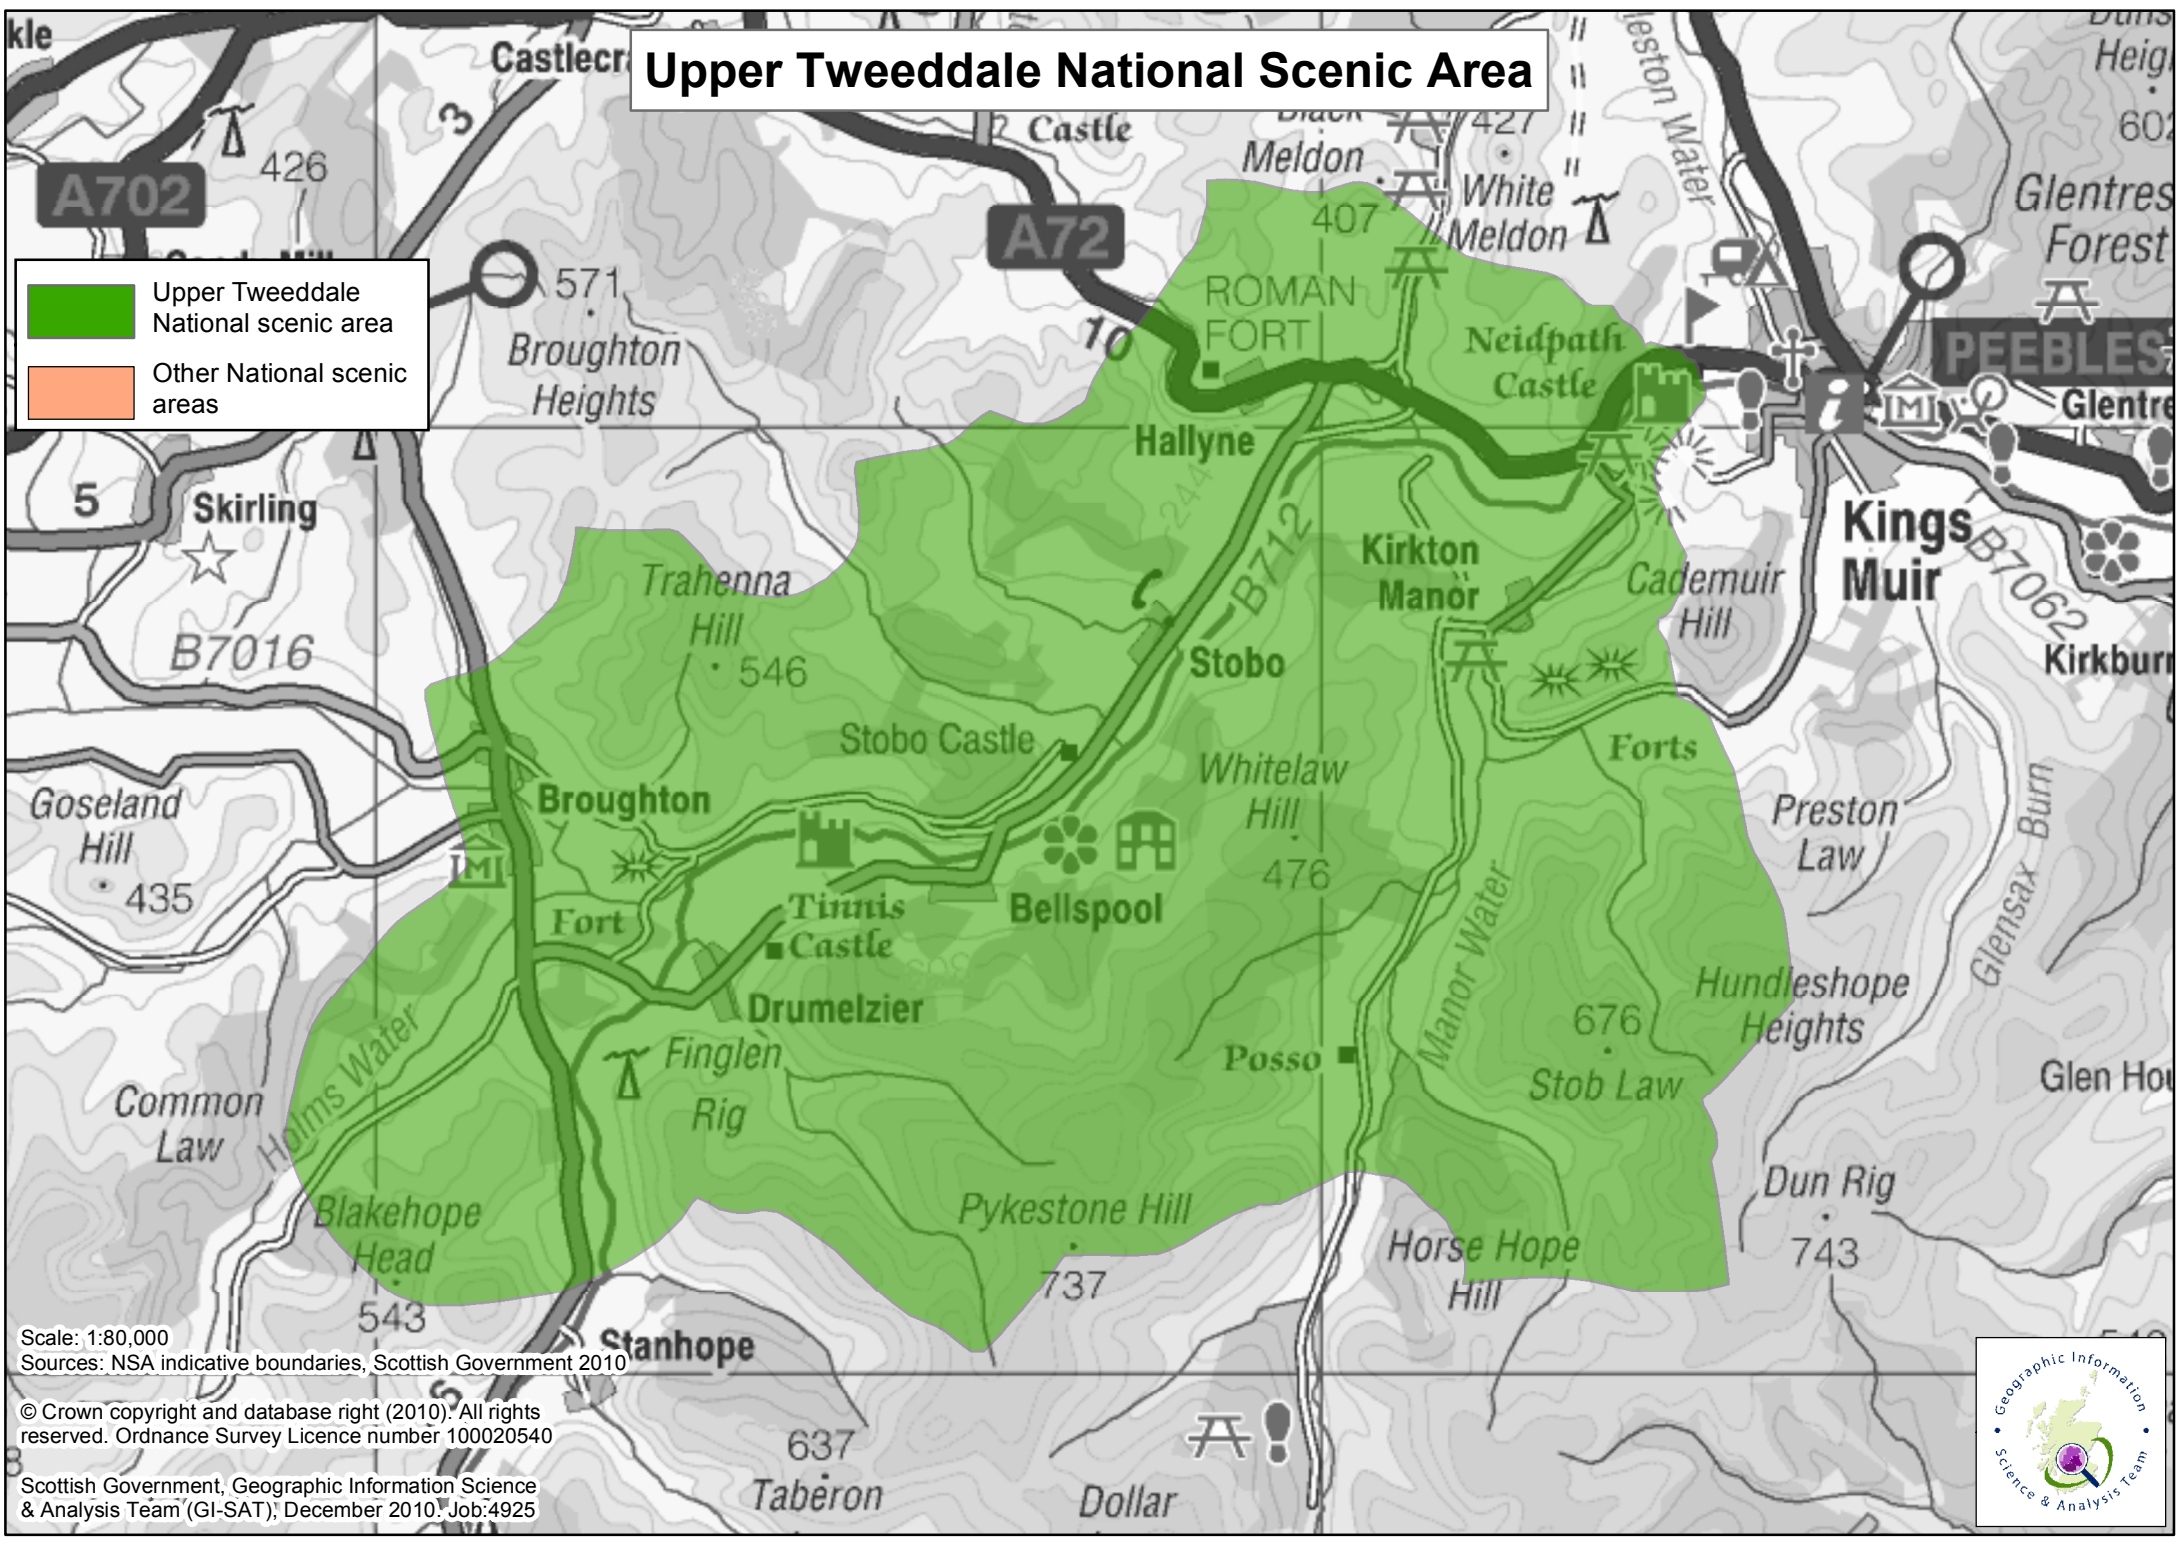

# Upper Tweeddale National Scenic Area

Upper Tweeddale National scenic area

Other National scenic areas

Scale: 1:80,000  
Sources: NSA indicative boundaries, Scottish Government 2010

© Crown copyright and database right (2010). All rights reserved. Ordnance Survey Licence number 100020540

Scottish Government, Geographic Information Science & Analysis Team (GI-SAT), December 2010, Job:4925