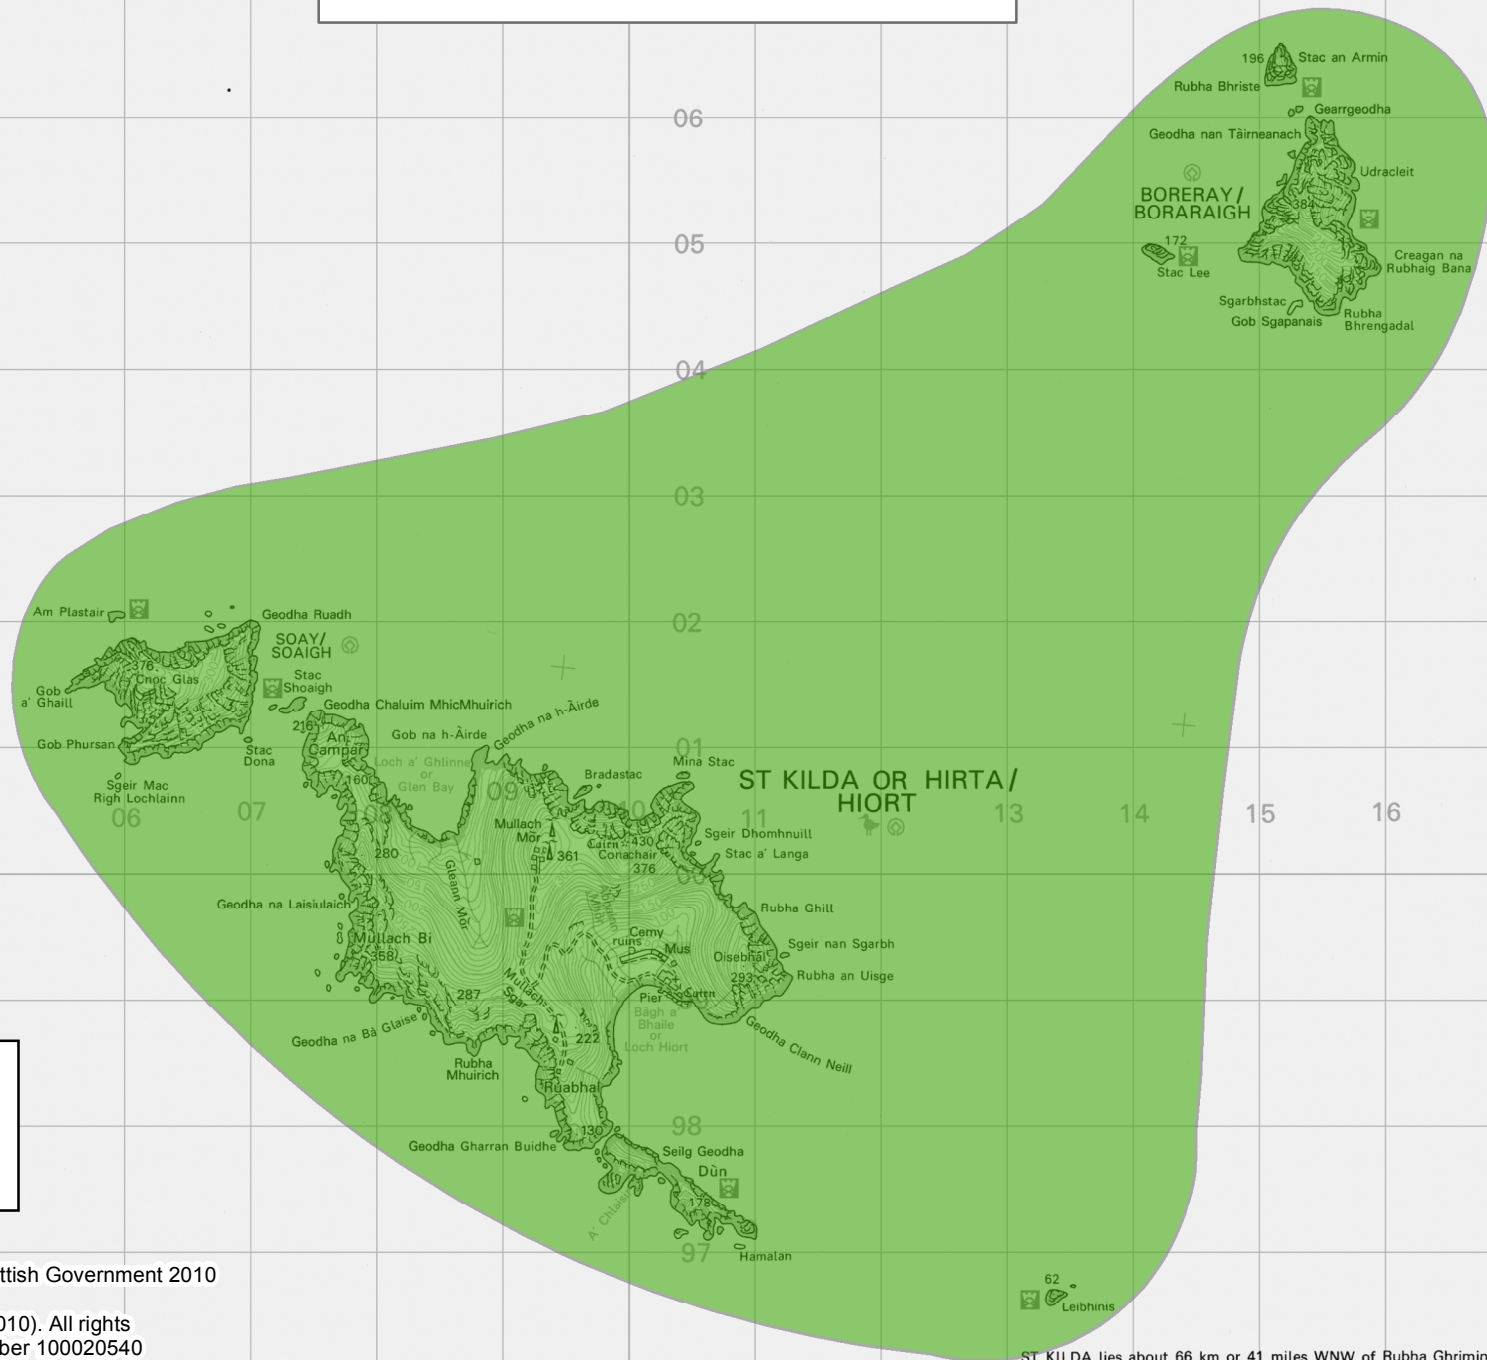

St Kilda National Scenic Area

St Kilda National scenic area
 Other National scenic areas

Scale: 1:60,000
 Sources: NSA indicative boundaries, Scottish Government 2010

© Crown copyright and database right (2010). All rights reserved. Ordnance Survey Licence number 100020540

Scottish Government, Geographic Information Science & Analysis Team (GI-SAT), December 2010. Job:4925

ST KILDA lies about 66 km or 41 miles WNW of Rubha Ghriminis