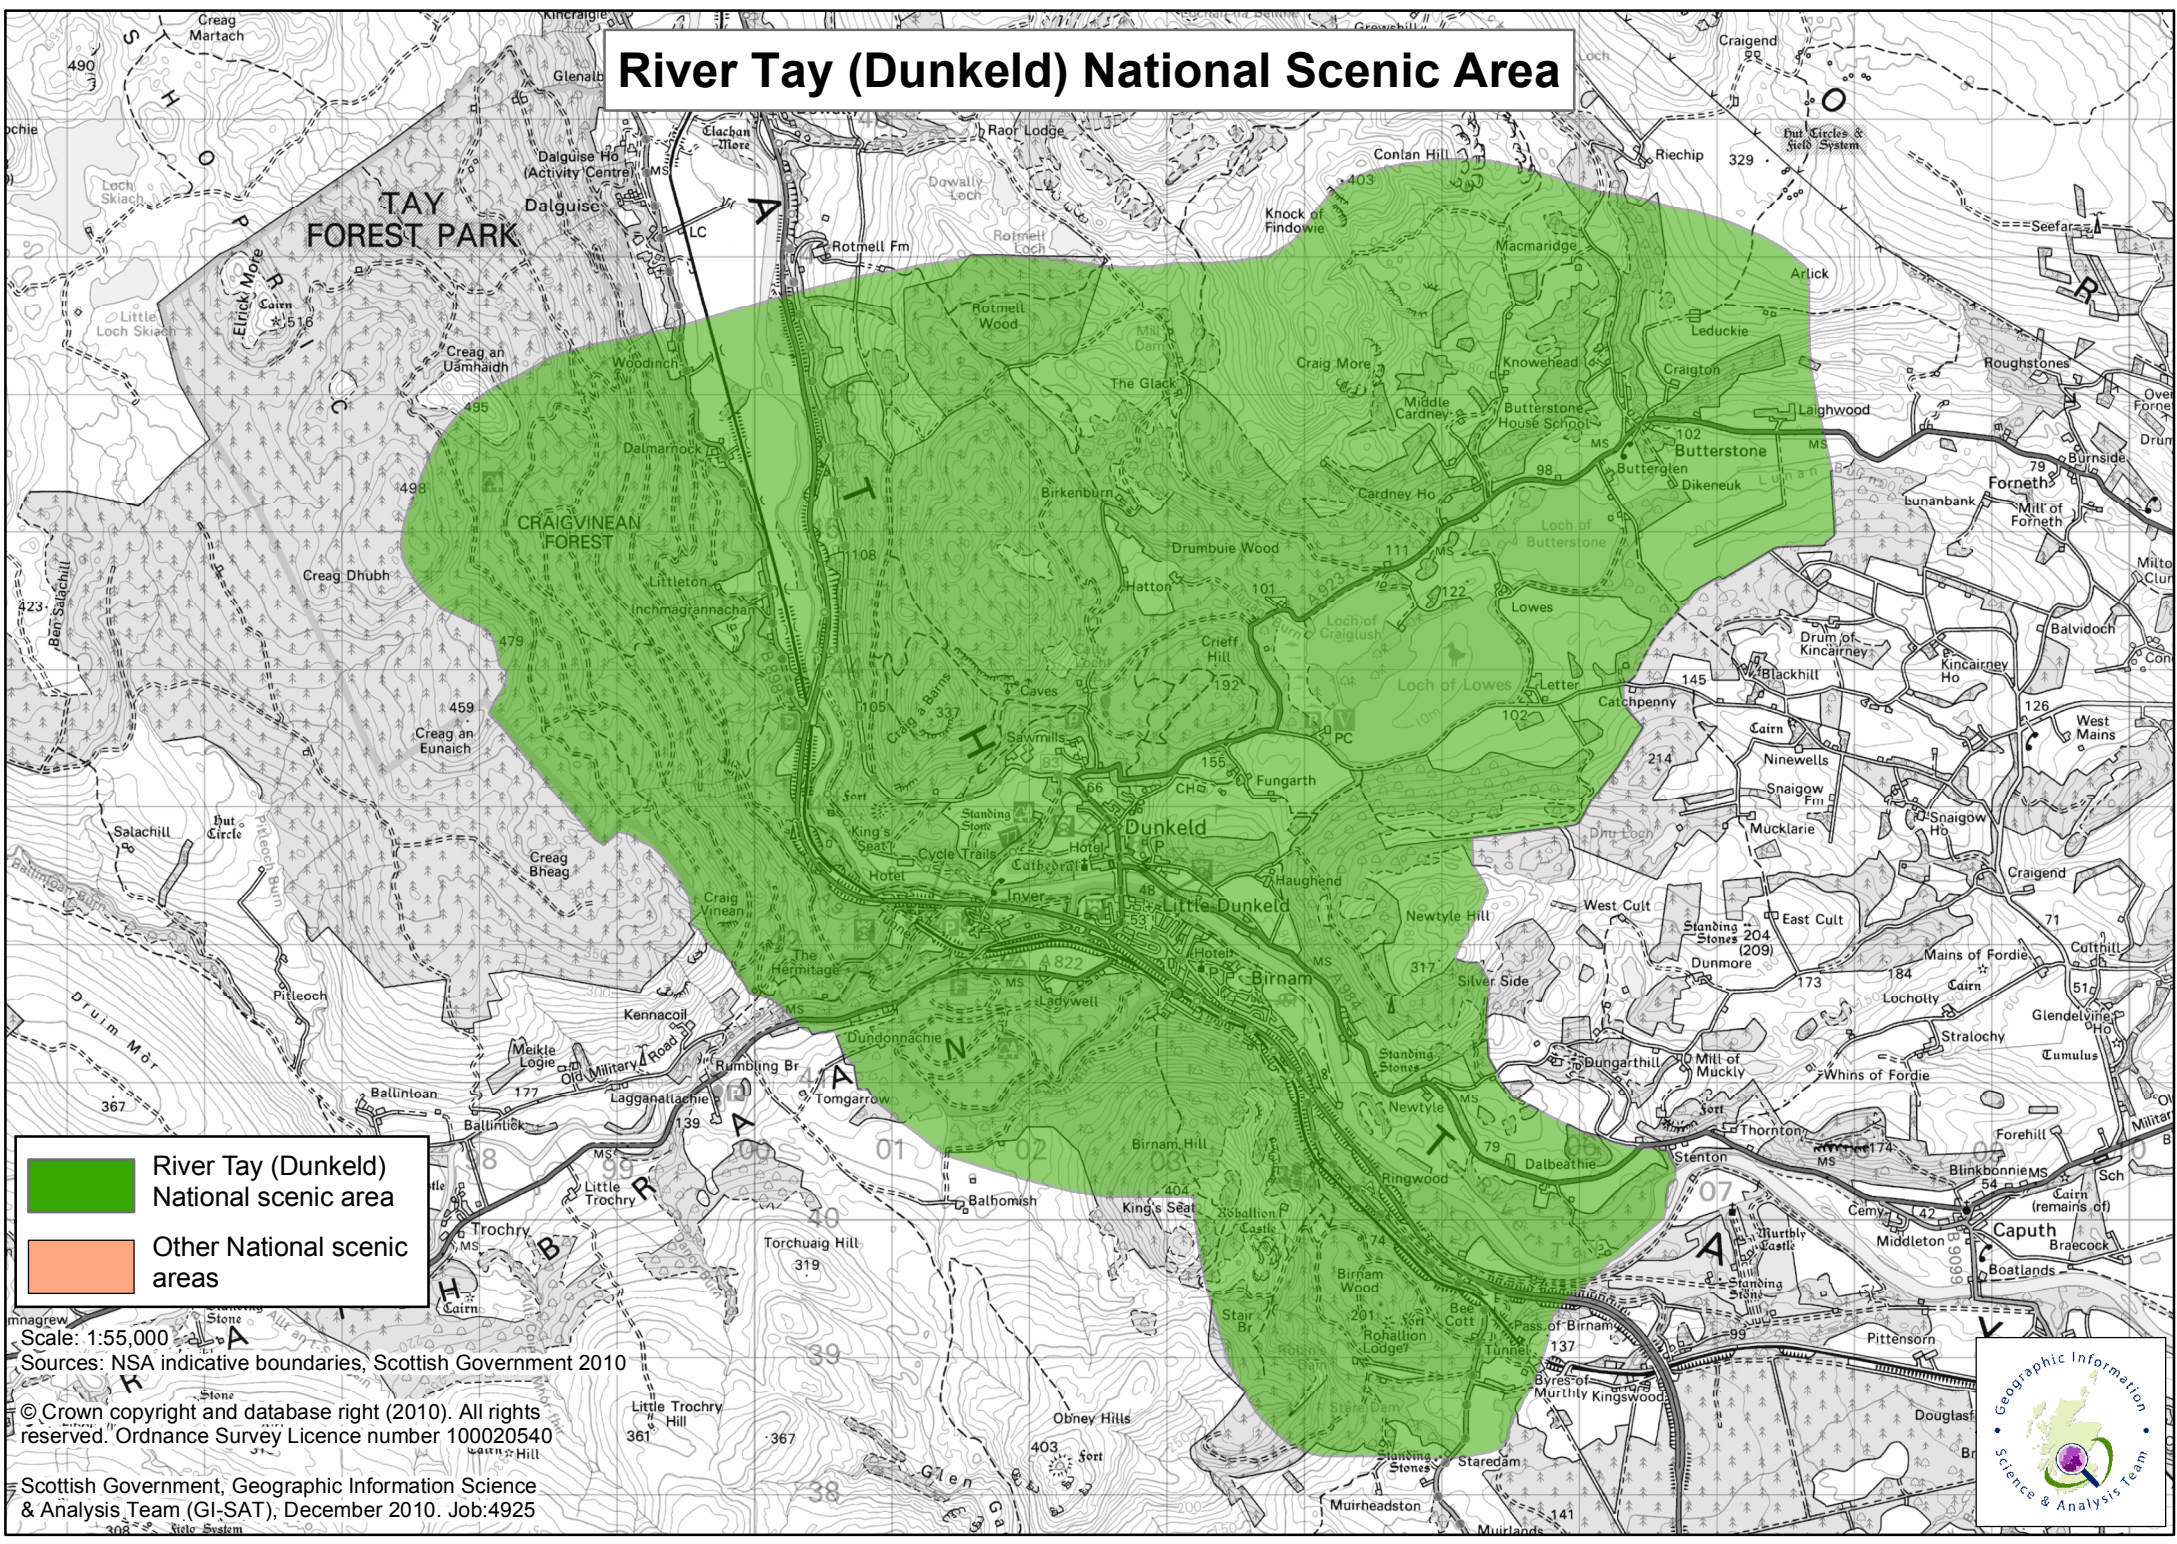

River Tay (Dunkeld) National Scenic Area

 River Tay (Dunkeld) National scenic area
 Other National scenic areas

Scale: 1:55,000
Sources: NSA indicative boundaries, Scottish Government 2010
© Crown copyright and database right (2010). All rights reserved. Ordnance Survey Licence number 100020540
Scottish Government, Geographic Information Science & Analysis Team (GI-SAT), December 2010. Job:4925