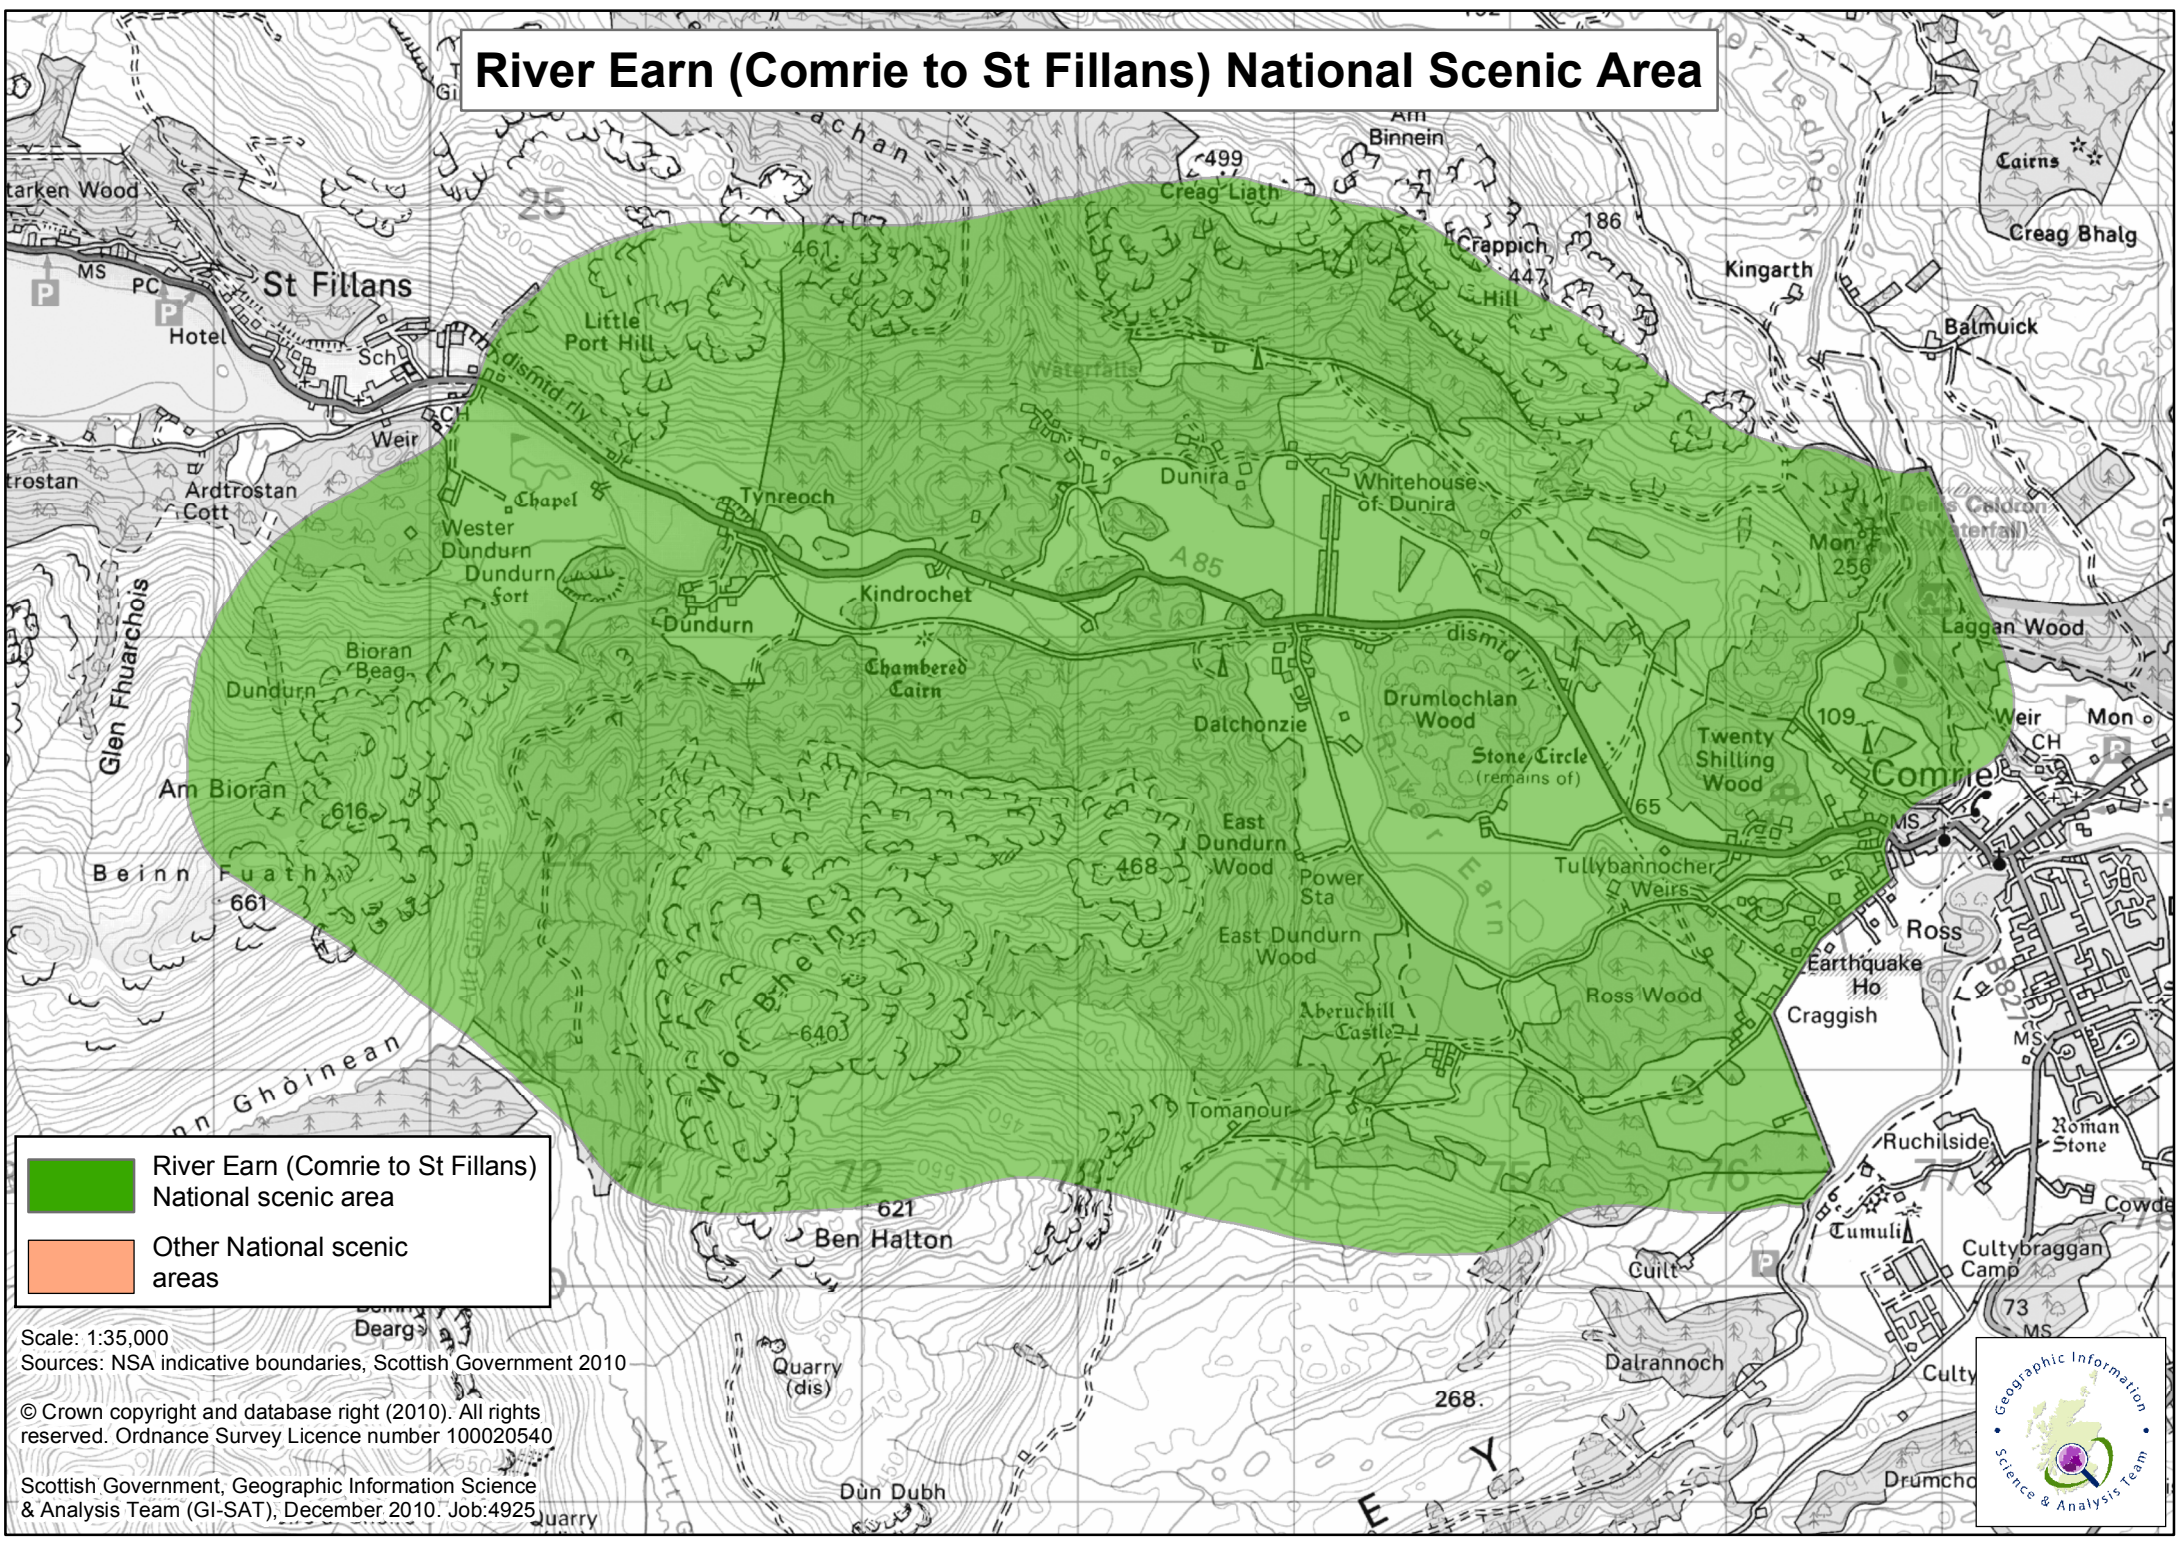

River Earn (Comrie to St Fillans) National Scenic Area

 River Earn (Comrie to St Fillans) National scenic area

 Other National scenic areas

Scale: 1:35,000
Sources: NSA indicative boundaries, Scottish Government 2010
© Crown copyright and database right (2010). All rights reserved. Ordnance Survey Licence number 100020540
Scottish Government, Geographic Information Science & Analysis Team (GI-SAT), December 2010. Job:4925