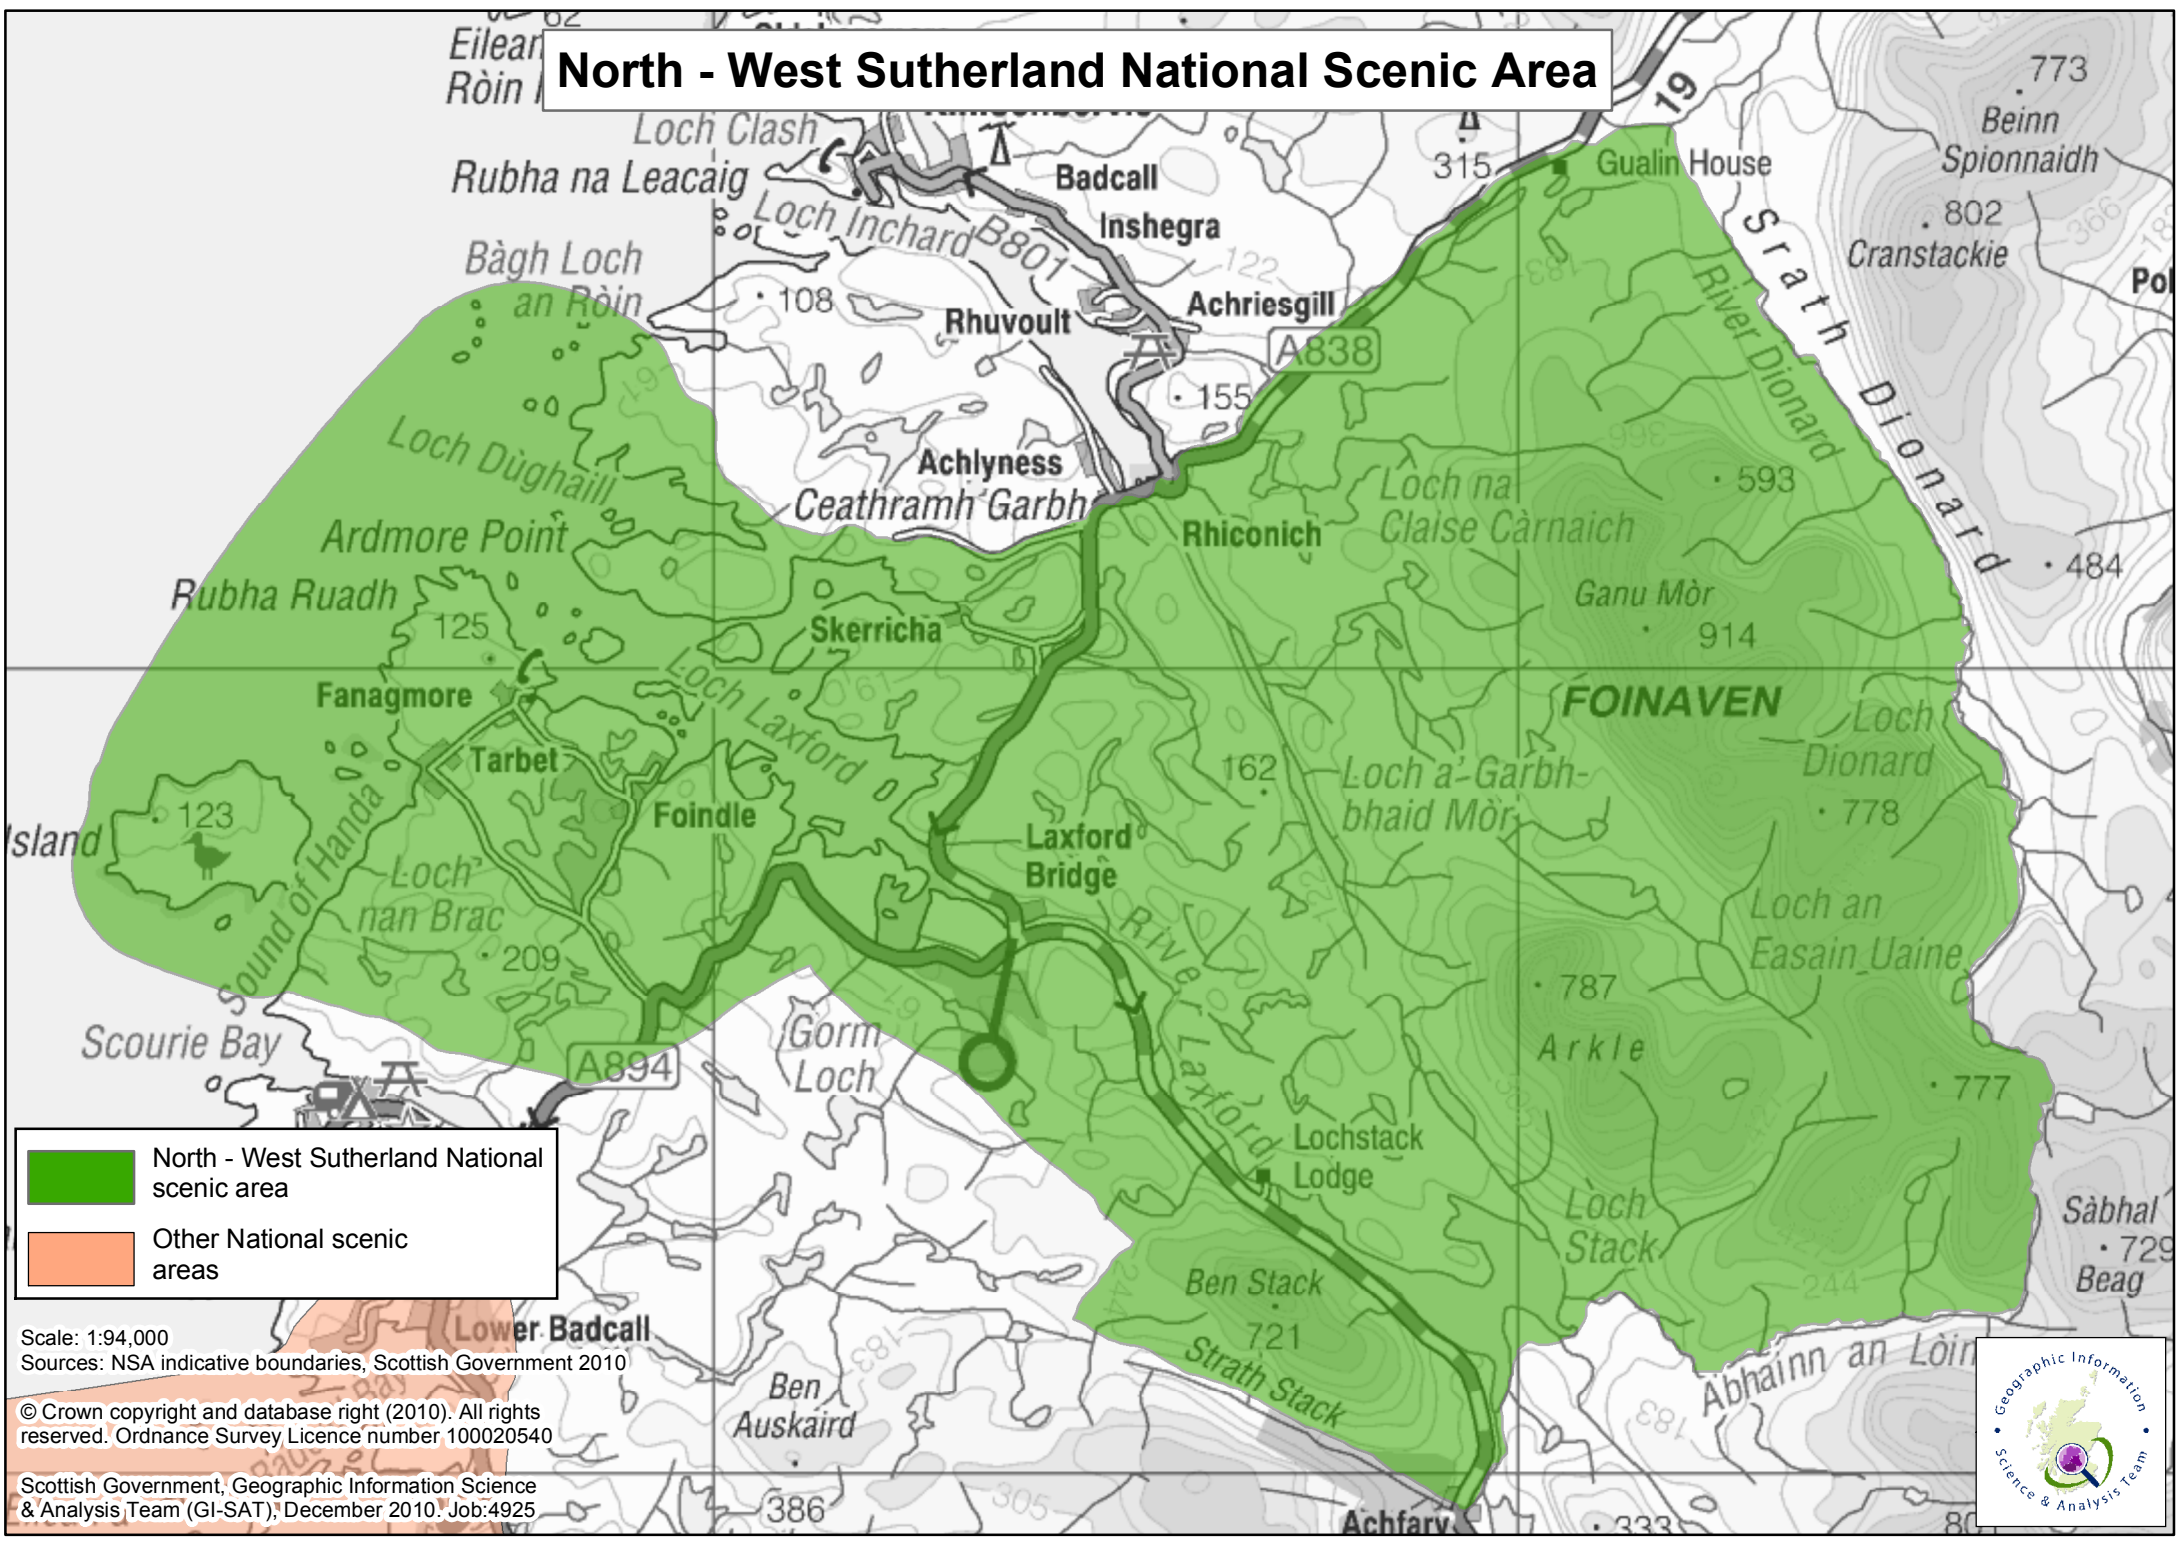

North - West Sutherland National Scenic Area

- North - West Sutherland National scenic area
- Other National scenic areas

Scale: 1:94,000
 Sources: NSA indicative boundaries, Scottish Government 2010

© Crown copyright and database right (2010). All rights reserved. Ordnance Survey Licence number 100020540

Scottish Government, Geographic Information Science & Analysis Team (GI-SAT), December 2010. Job:4925