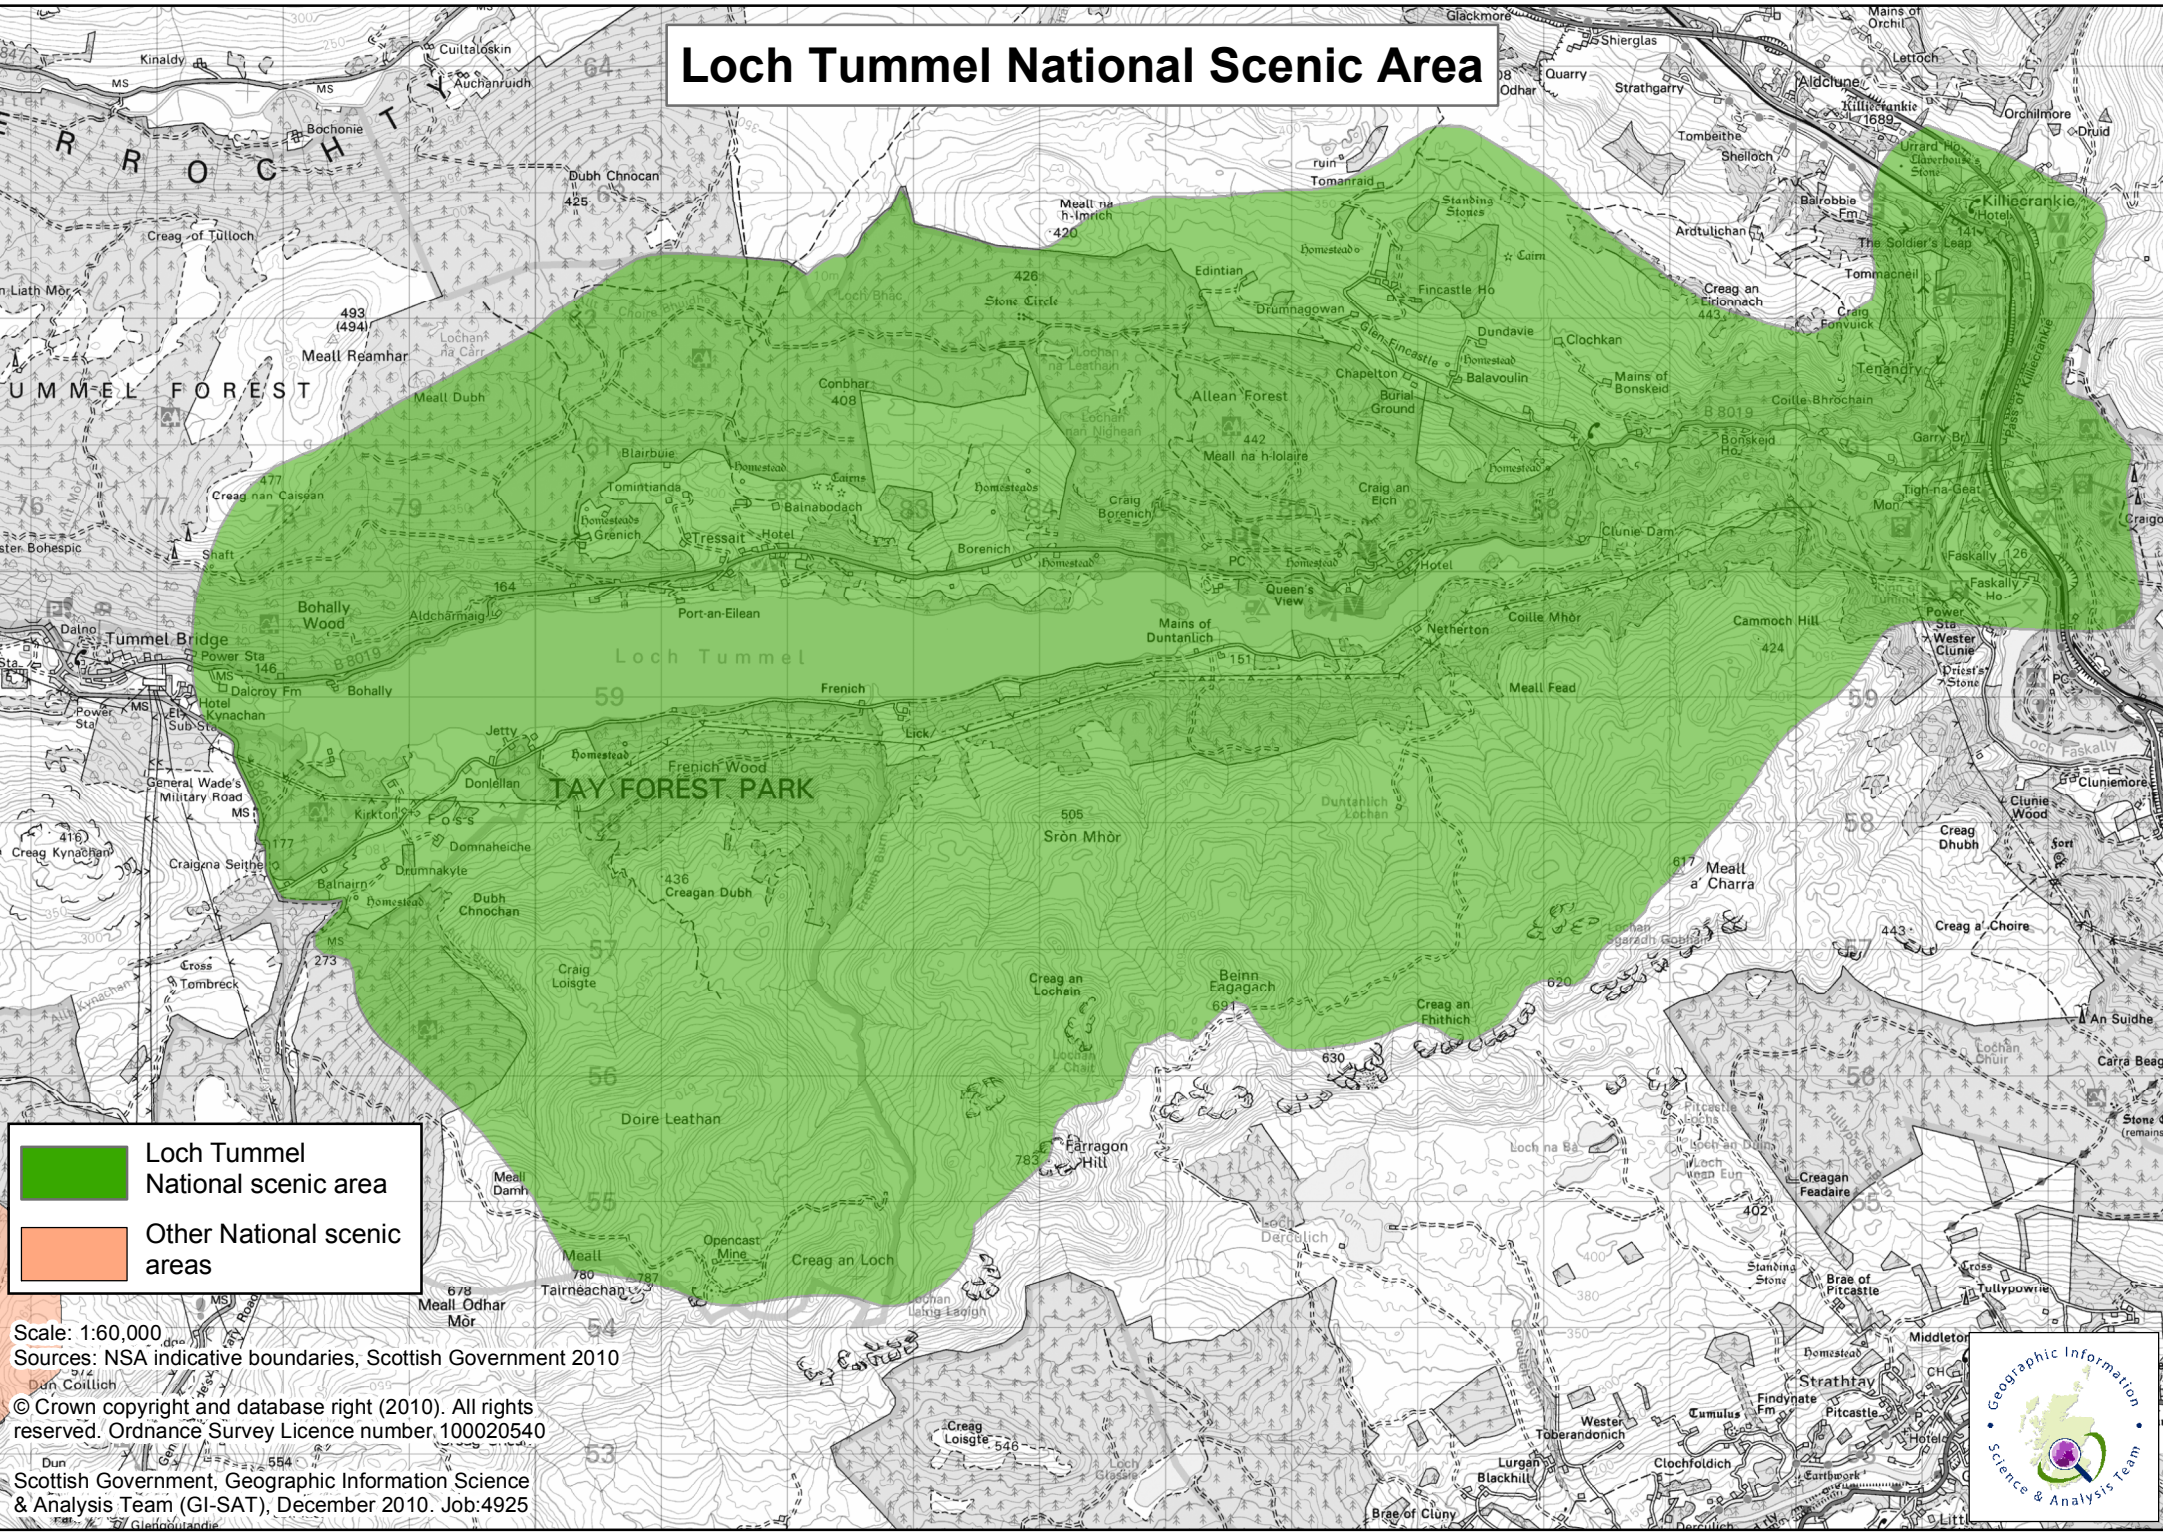

Loch Tummel National Scenic Area

Loch Tummel National scenic area
 Other National scenic areas

Scale: 1:60,000
 Sources: NSA indicative boundaries, Scottish Government 2010
 © Crown copyright and database right (2010). All rights reserved. Ordnance Survey Licence number 100020540
 Scottish Government, Geographic Information Science & Analysis Team (GI-SAT), December 2010. Job:4925