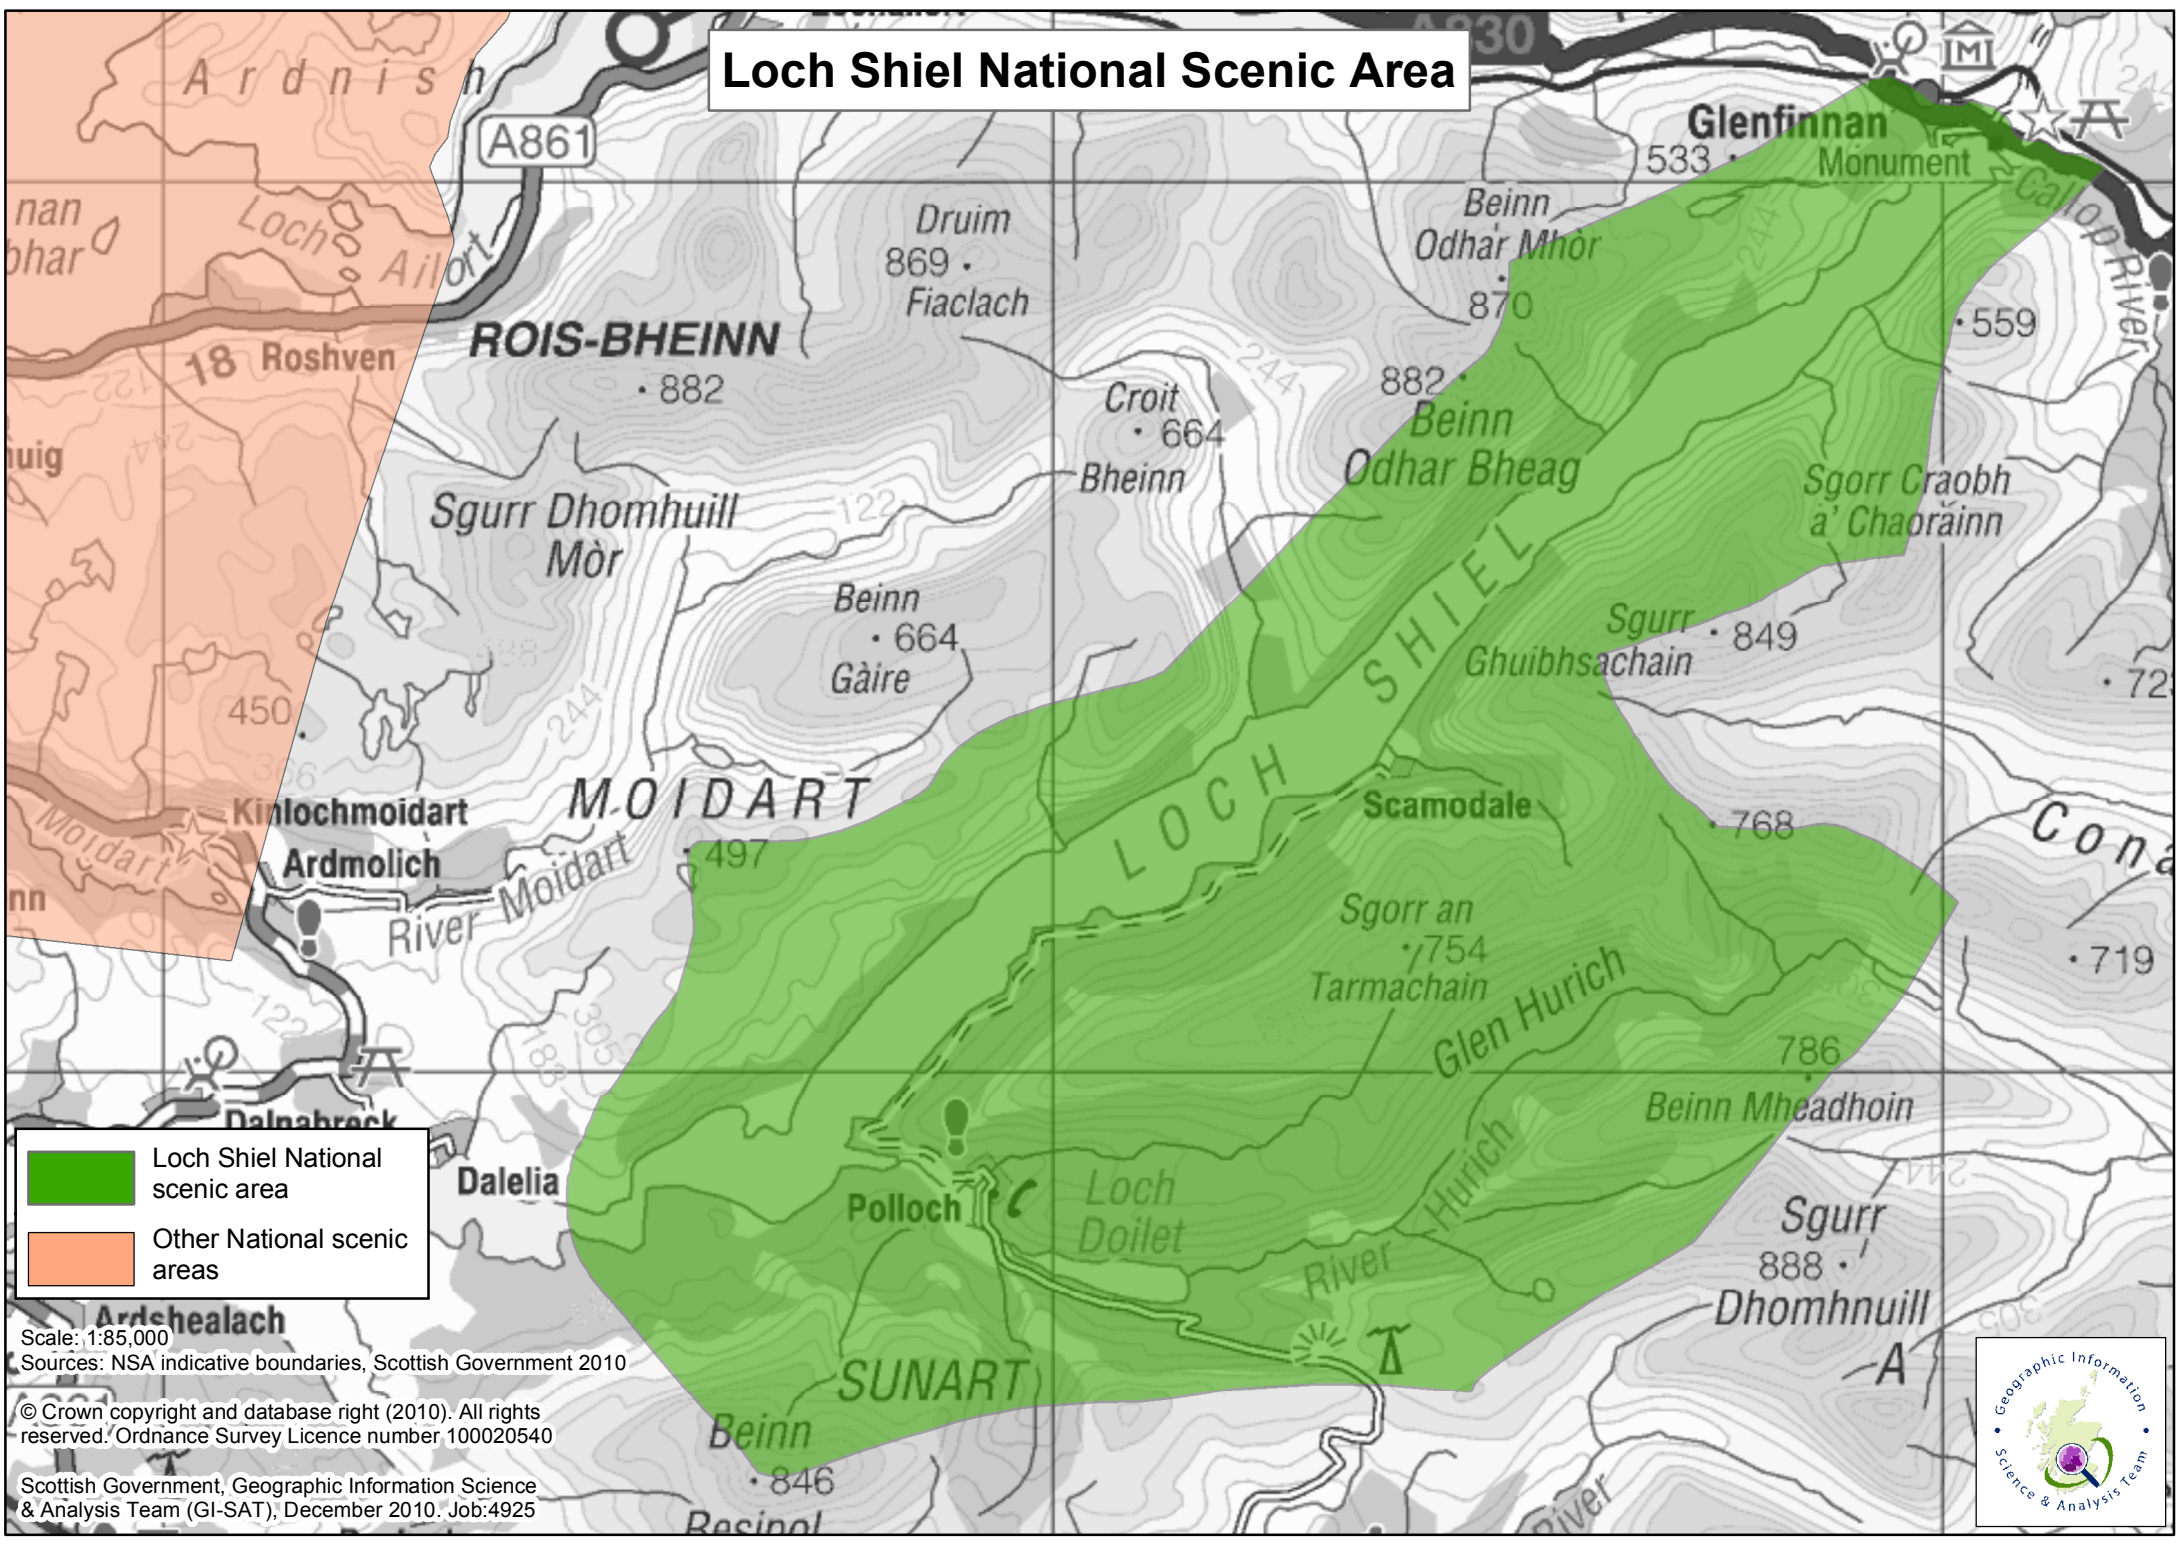

Loch Shiel National Scenic Area

-  Loch Shiel National scenic area
-  Other National scenic areas

Scale: 1:85,000
Sources: NSA indicative boundaries, Scottish Government 2010

© Crown copyright and database right (2010). All rights reserved. Ordnance Survey Licence number 100020540

Scottish Government, Geographic Information Science & Analysis Team (GI-SAT), December 2010. Job:4925