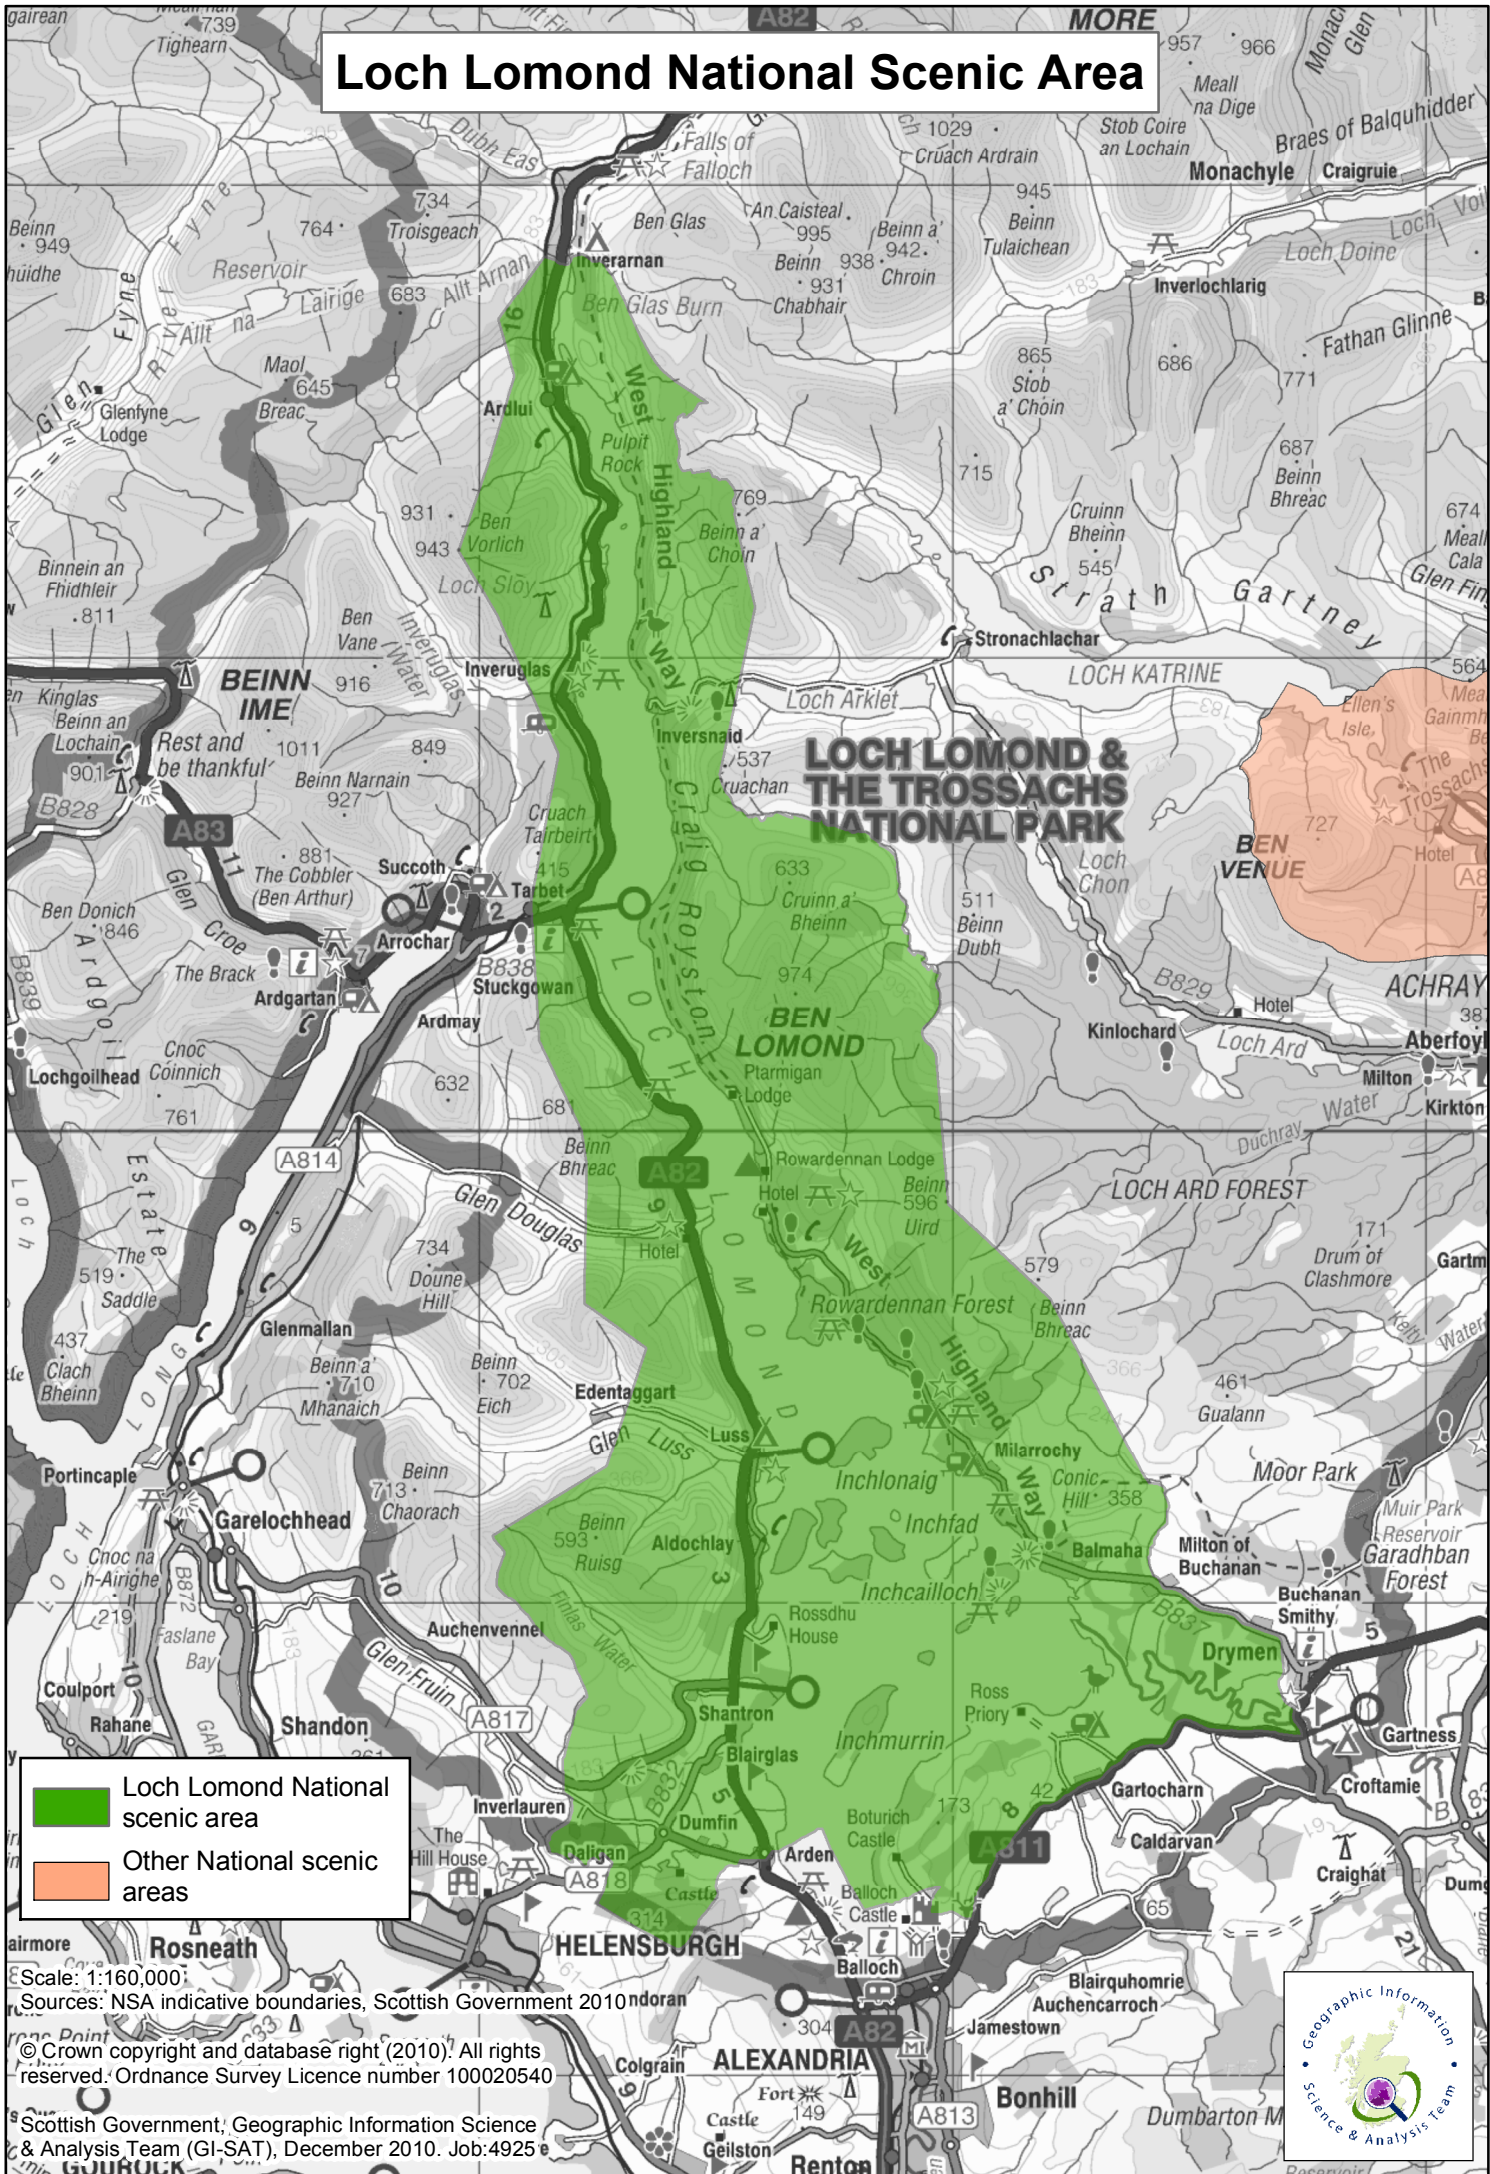

Loch Lomond National Scenic Area

- Loch Lomond National scenic area
- Other National scenic areas

Scale: 1:160,000
 Sources: NSA indicative boundaries, Scottish Government 2010

© Crown copyright and database right (2010). All rights reserved. Ordnance Survey Licence number 100020540

Scottish Government, Geographic Information Science & Analysis Team (GI-SAT), December 2010. Job:4925