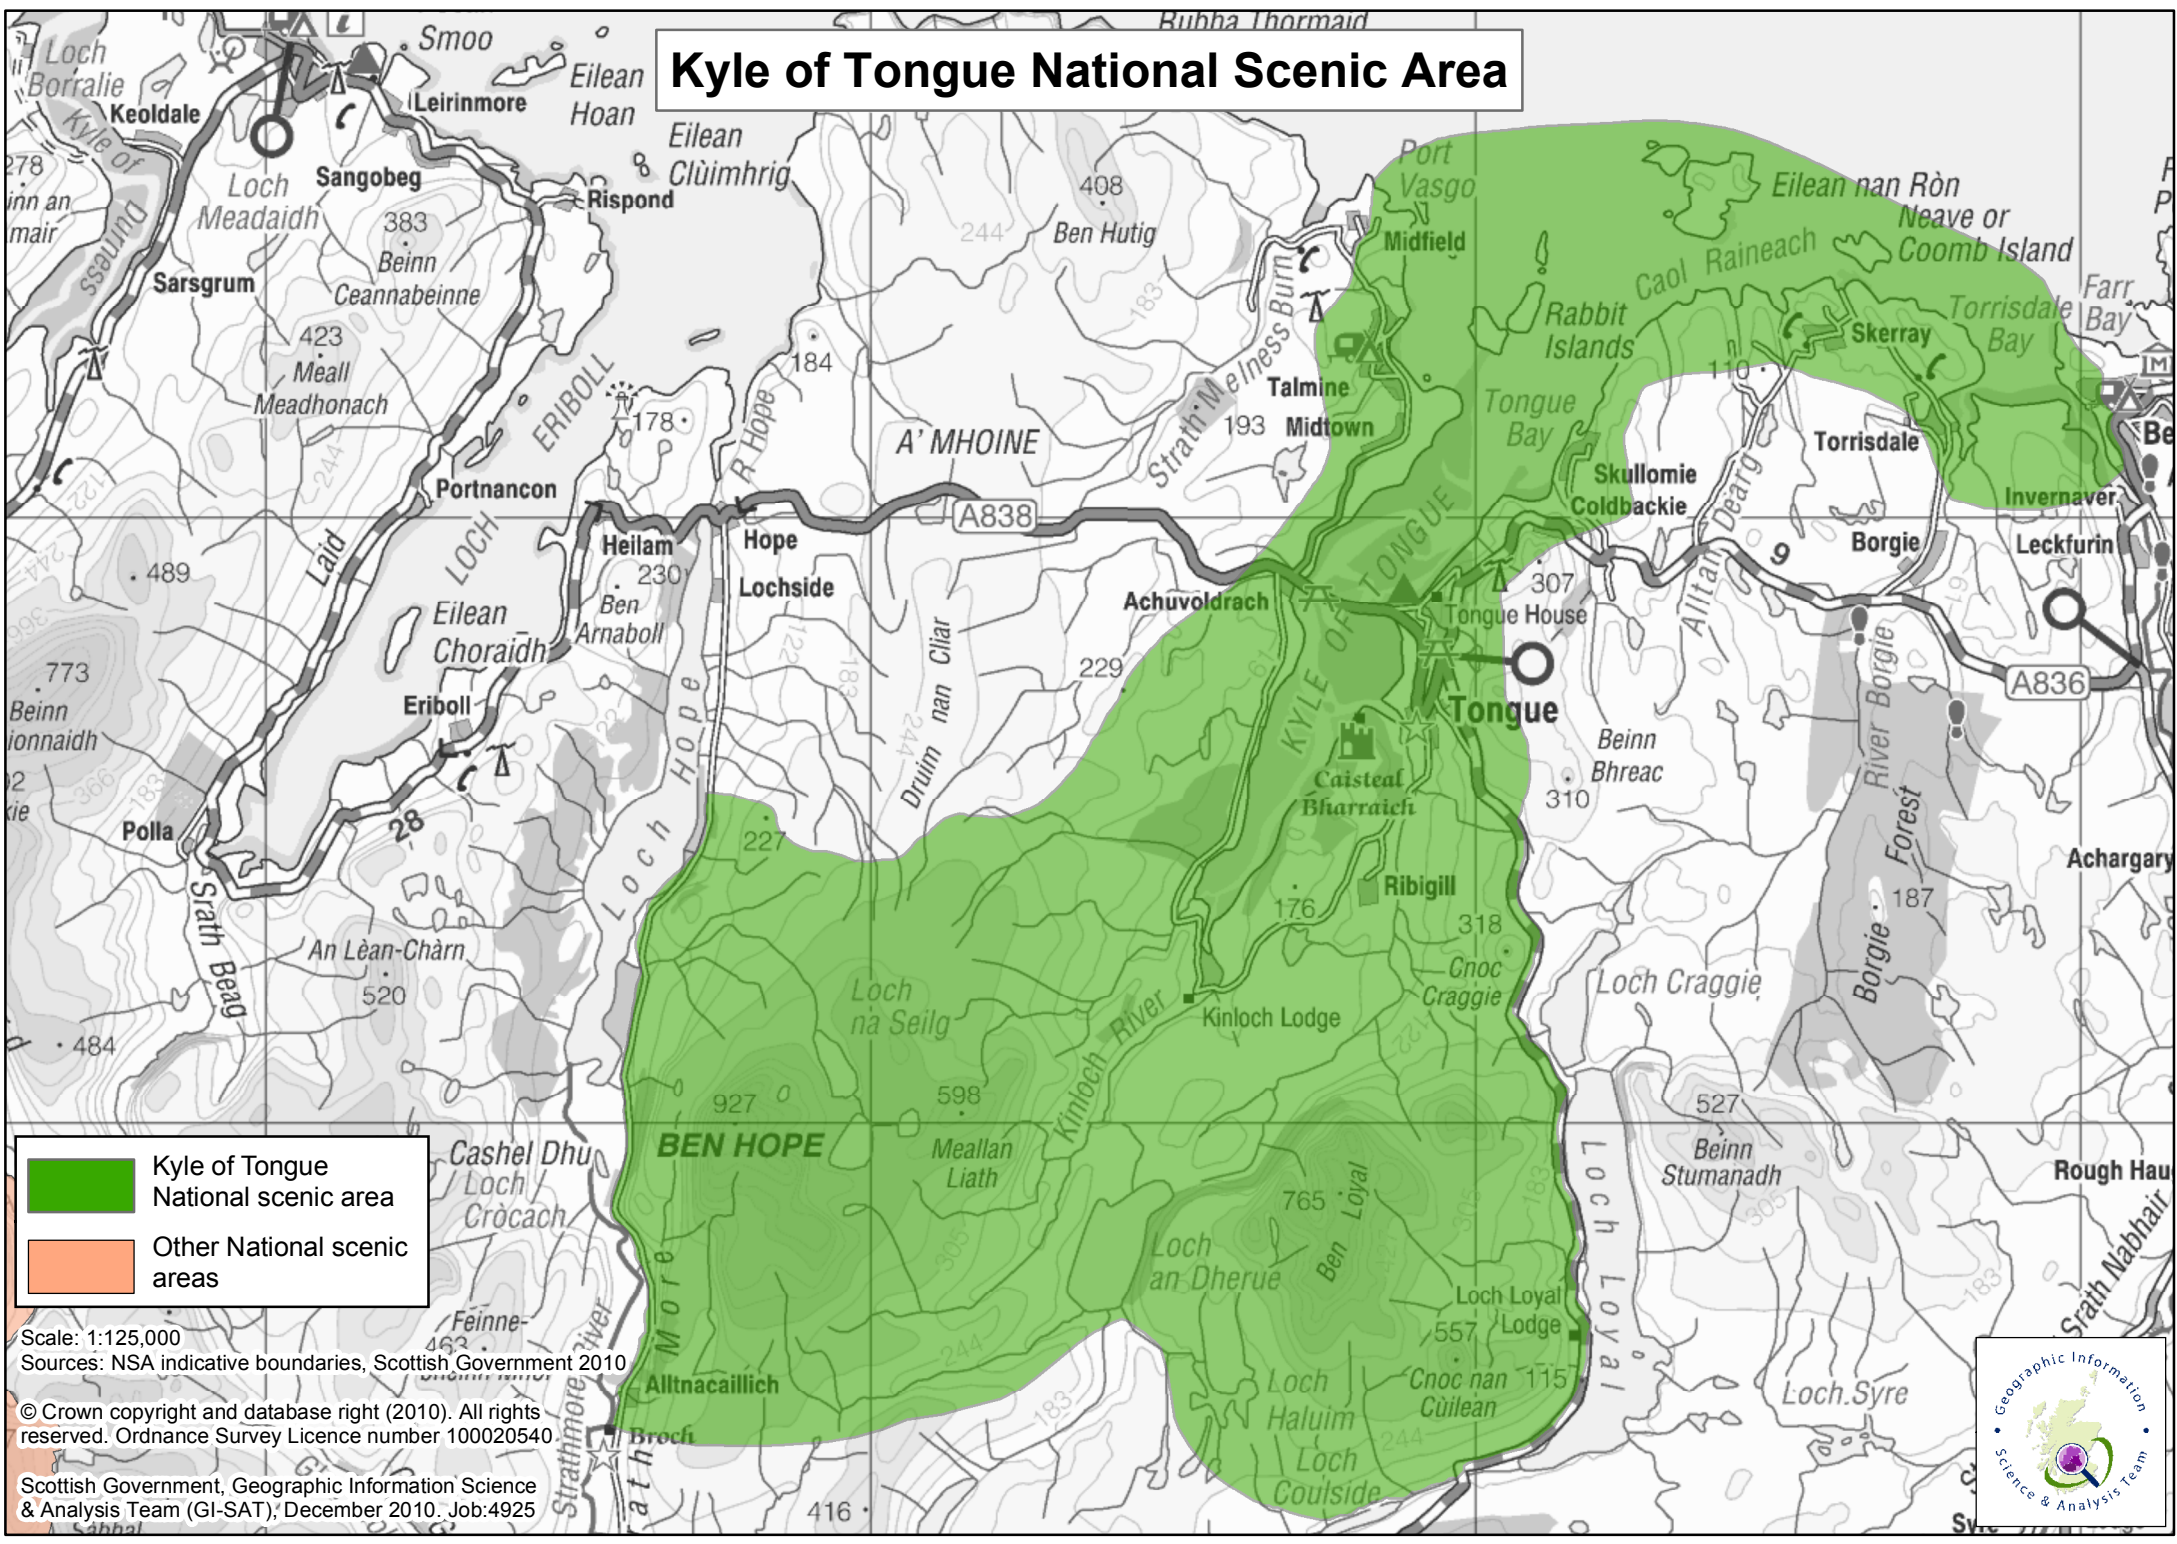

Kyle of Tongue National Scenic Area

 Kyle of Tongue National scenic area

 Other National scenic areas

Scale: 1:125,000
Sources: NSA indicative boundaries, Scottish Government 2010

© Crown copyright and database right (2010). All rights reserved. Ordnance Survey Licence number 100020540

Scottish Government, Geographic Information Science & Analysis Team (GI-SAT), December 2010. Job:4925