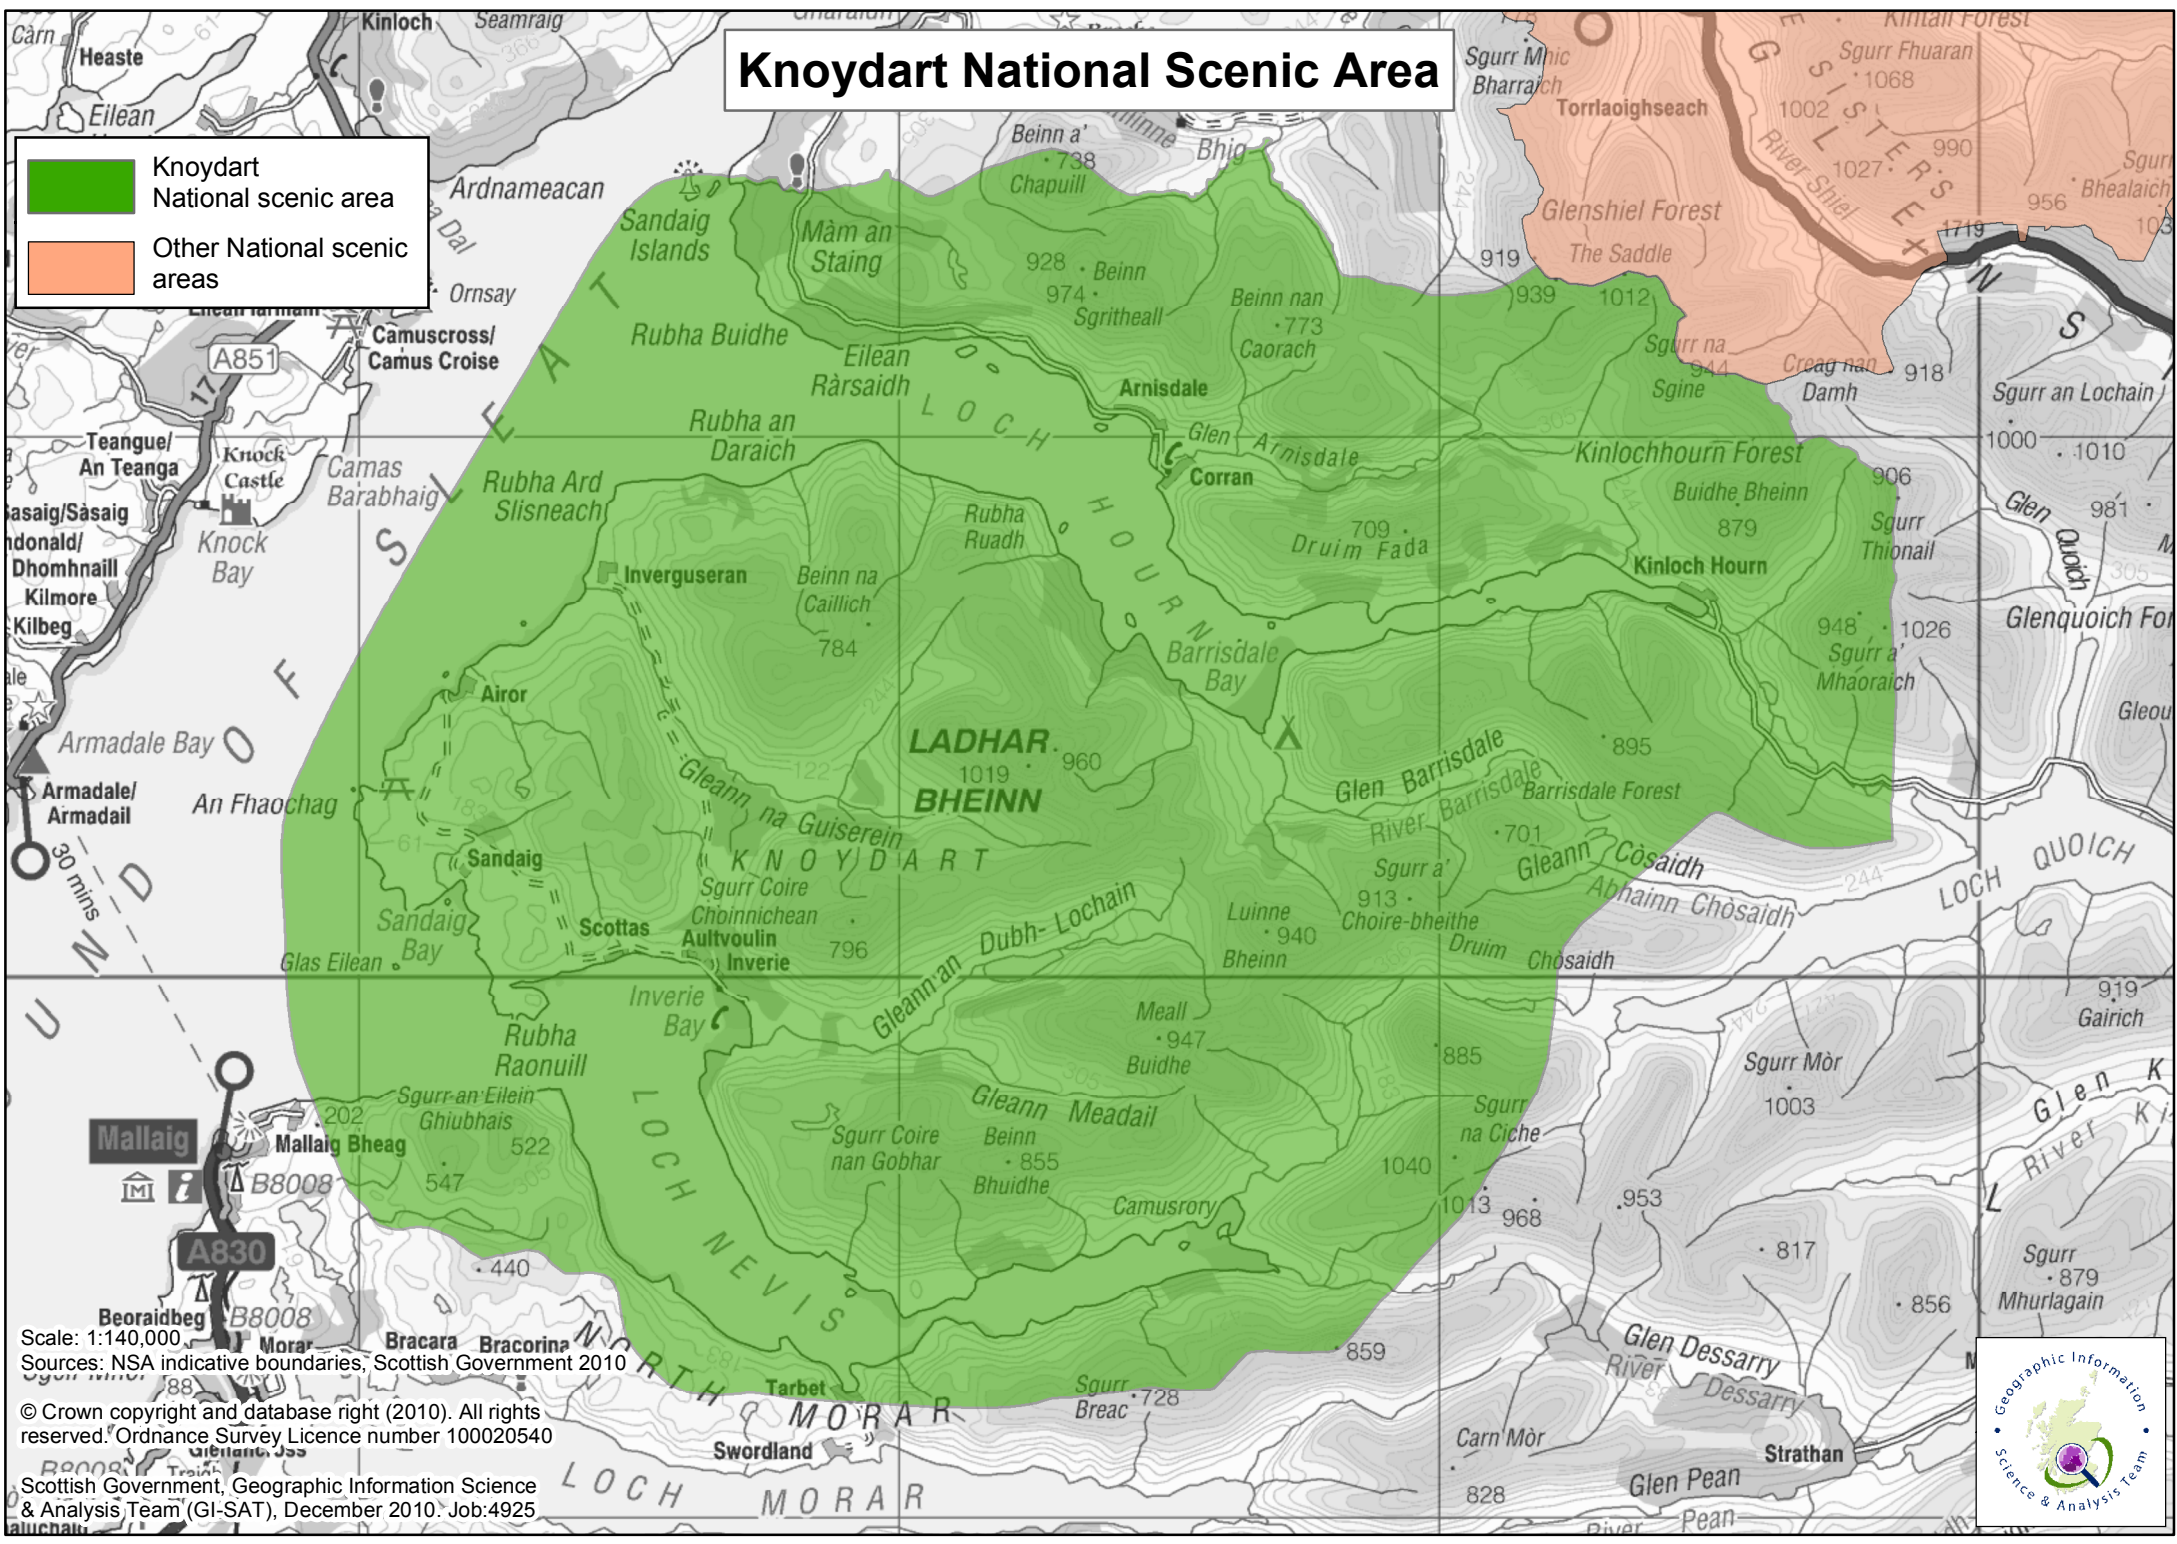

Knoydart National Scenic Area

- Knoydart National scenic area
- Other National scenic areas

Scale: 1:140,000
 Sources: NSA indicative boundaries, Scottish Government 2010

© Crown copyright and database right (2010). All rights reserved. Ordnance Survey Licence number 100020540

Scottish Government, Geographic Information Science & Analysis Team (GI-SAT), December 2010. Job:4925