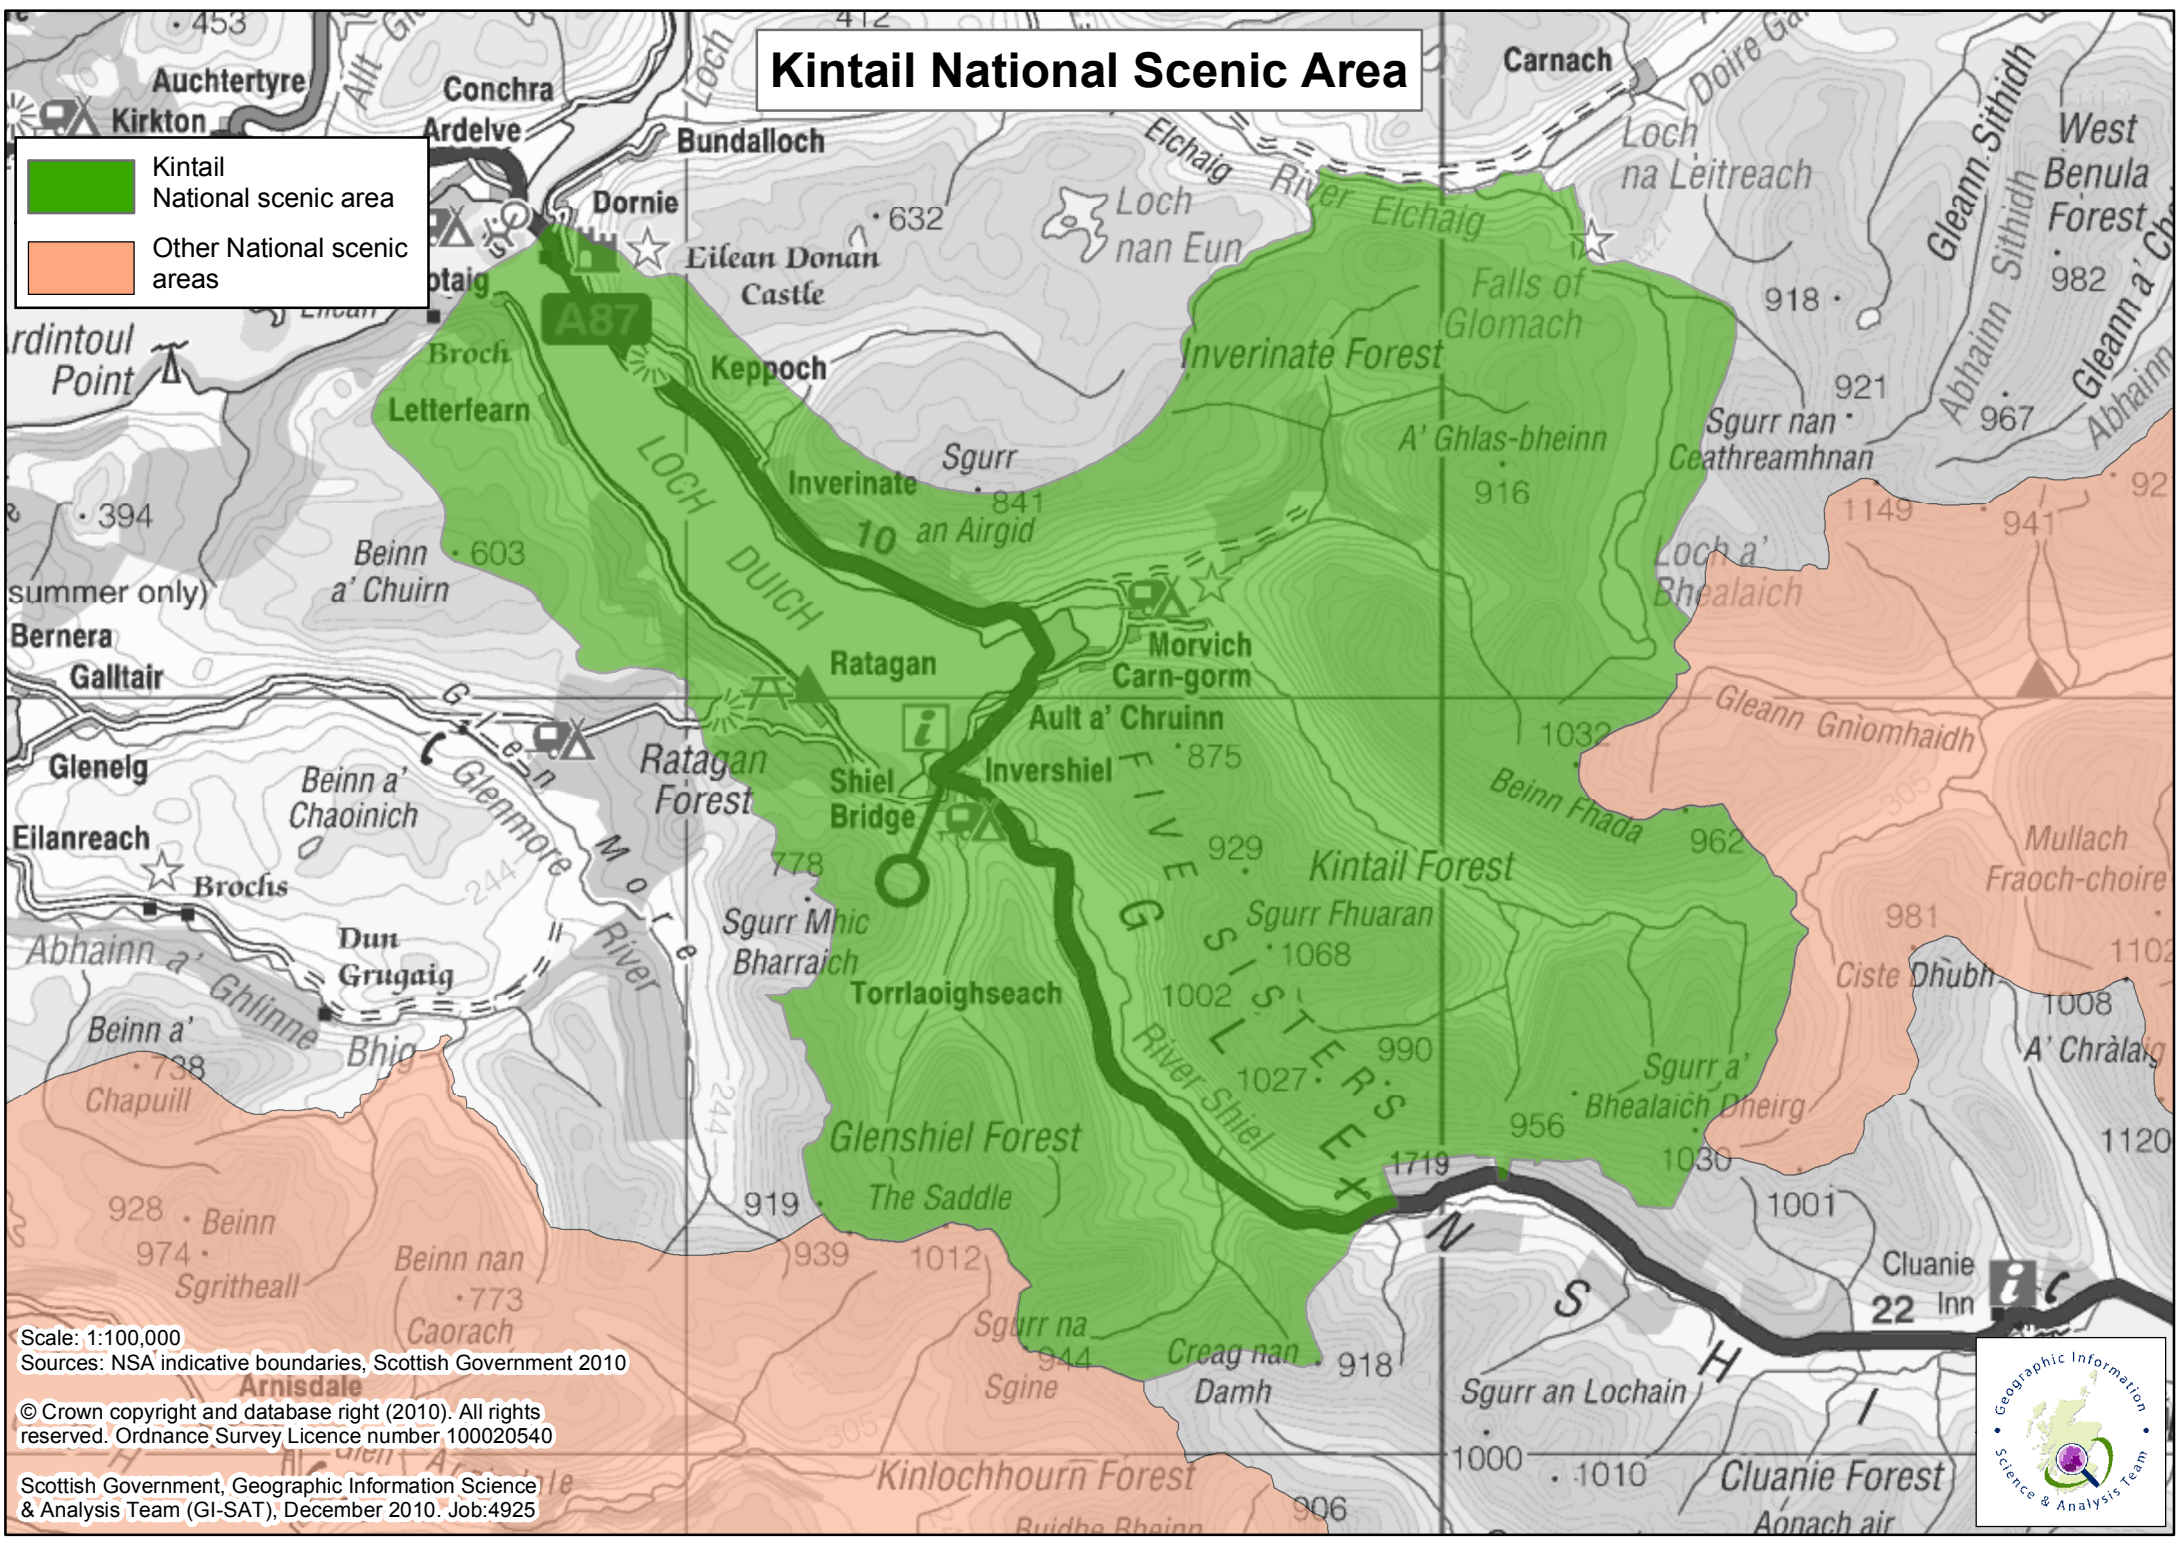

# Kintail National Scenic Area

-  Kintail National scenic area
-  Other National scenic areas

Scale: 1:100,000  
 Sources: NSA indicative boundaries, Scottish Government 2010

© Crown copyright and database right (2010). All rights reserved. Ordnance Survey Licence number 100020540

Scottish Government, Geographic Information Science & Analysis Team (GI-SAT), December 2010. Job:4925