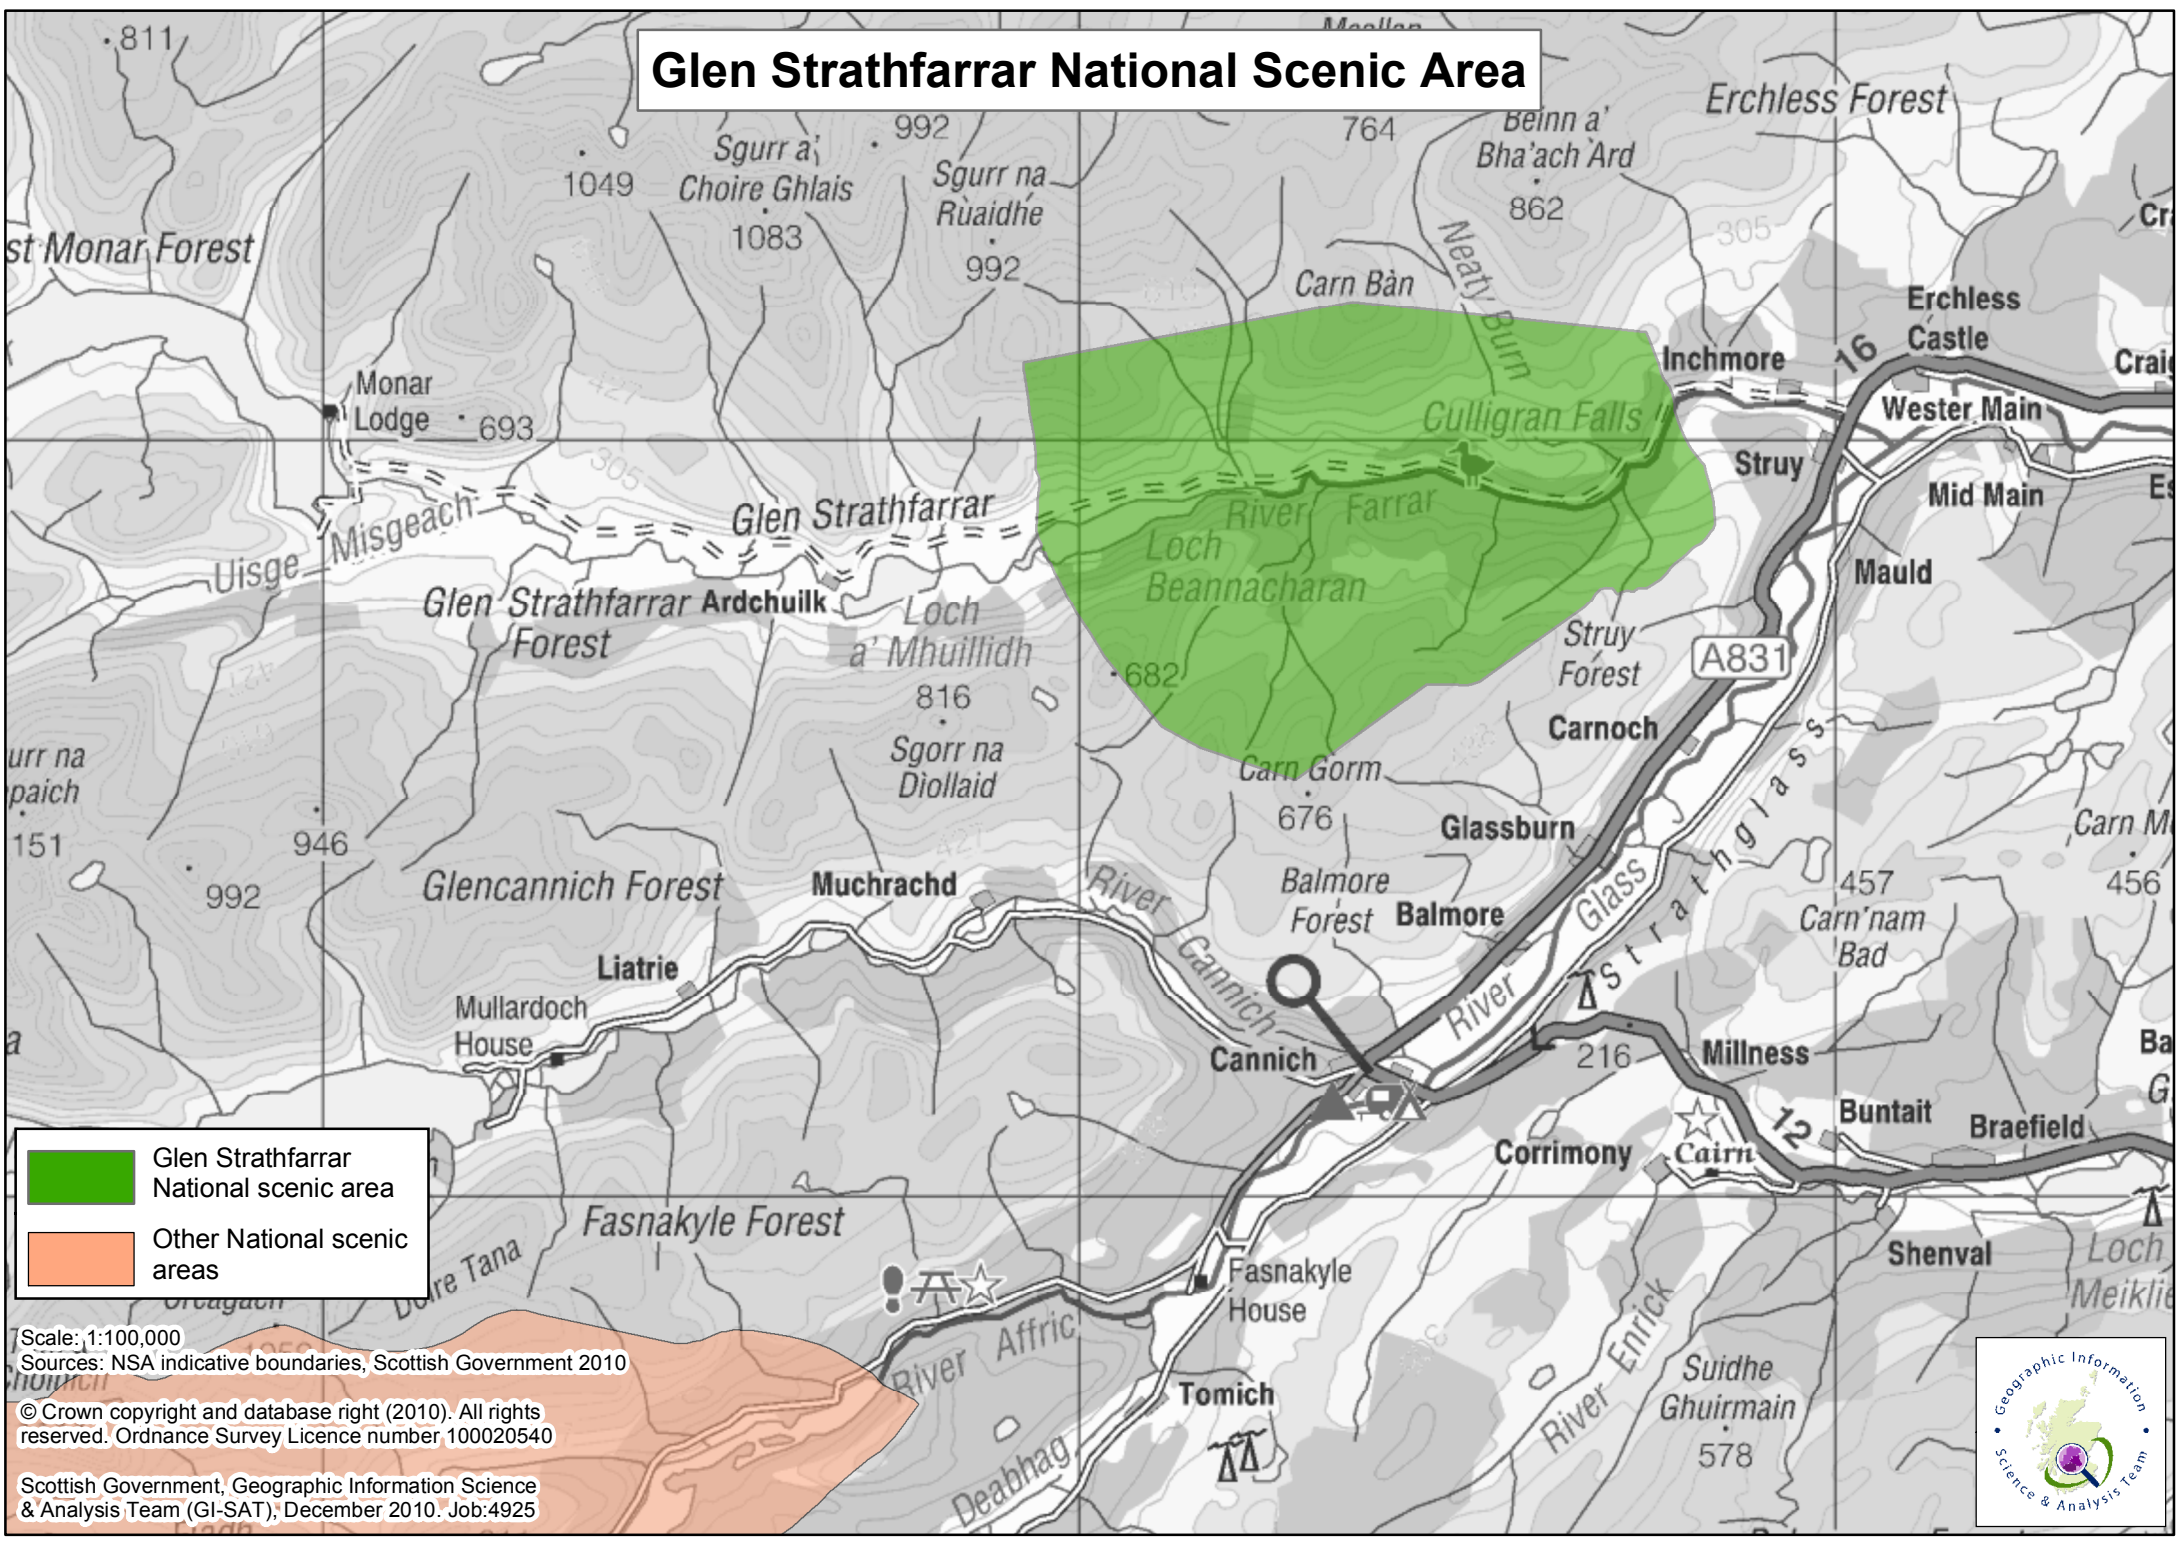

Glen Strathfarrar National Scenic Area

-  Glen Strathfarrar National scenic area
-  Other National scenic areas

Scale: 1:100,000
Sources: NSA indicative boundaries, Scottish Government 2010

© Crown copyright and database right (2010). All rights reserved. Ordnance Survey Licence number 100020540

Scottish Government, Geographic Information Science & Analysis Team (GI-SAT), December 2010. Job:4925