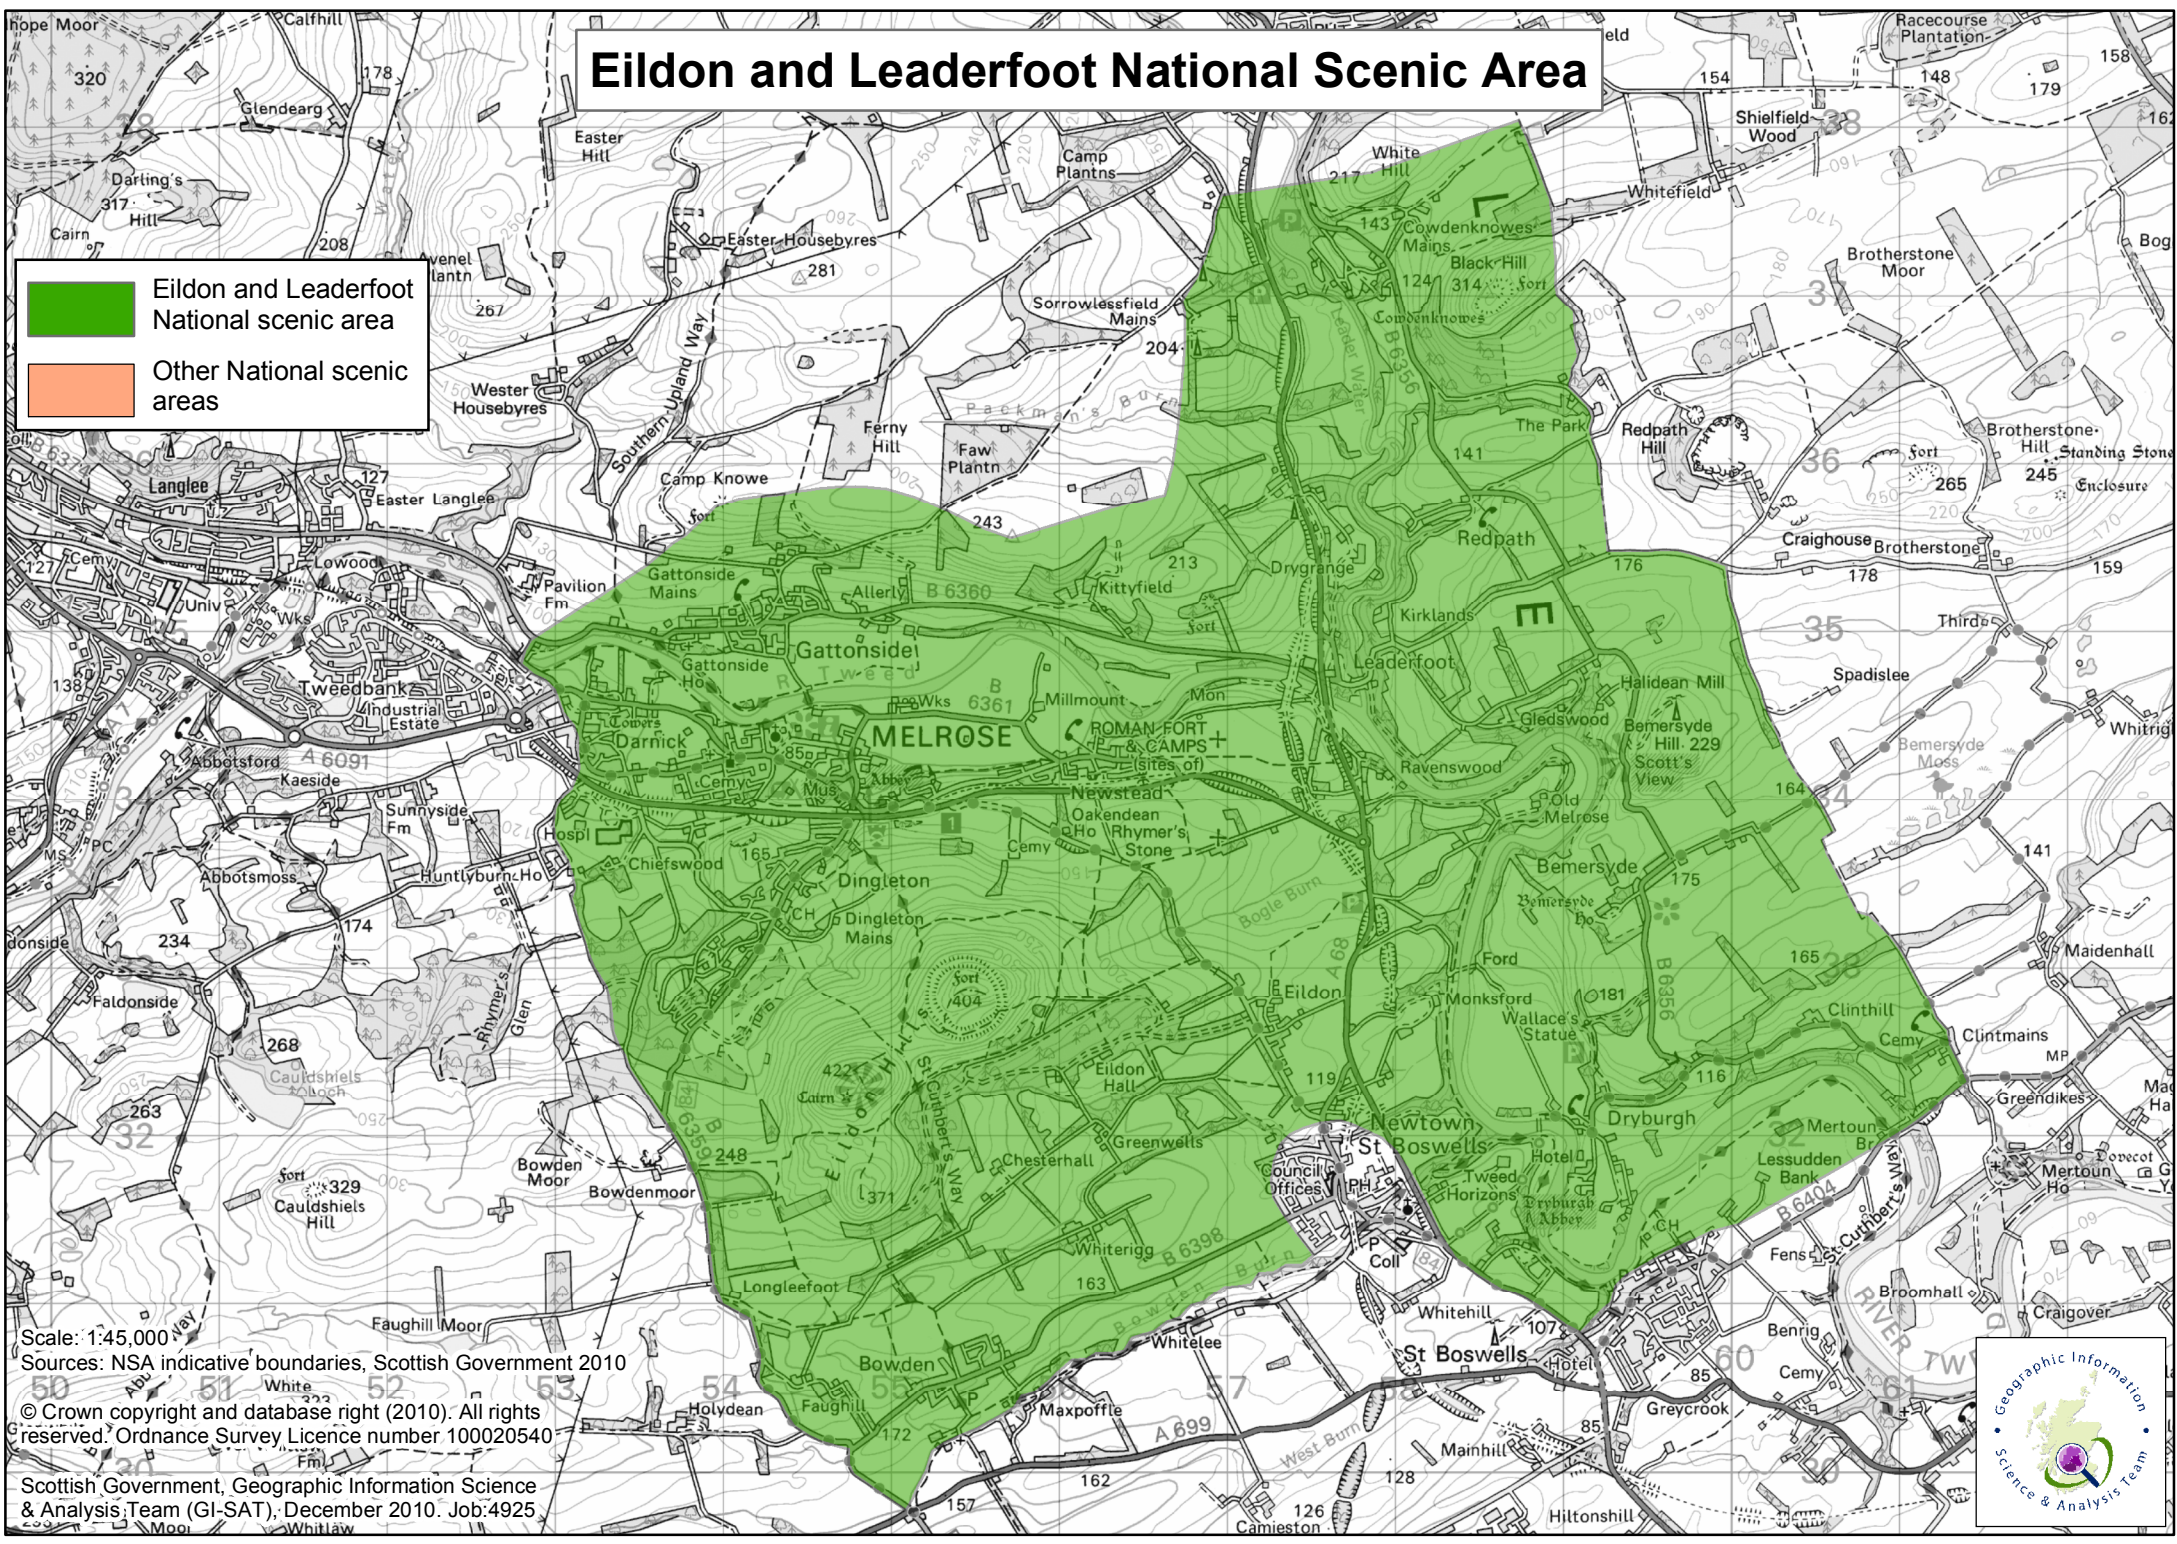

# Eildon and Leaderfoot National Scenic Area

-  Eildon and Leaderfoot National scenic area
-  Other National scenic areas

Scale: 1:45,000  
Sources: NSA indicative boundaries, Scottish Government 2010  
© Crown copyright and database right (2010). All rights reserved. Ordnance Survey Licence number 100020540

Scottish Government, Geographic Information Science & Analysis Team (GI-SAT), December 2010. Job:4925