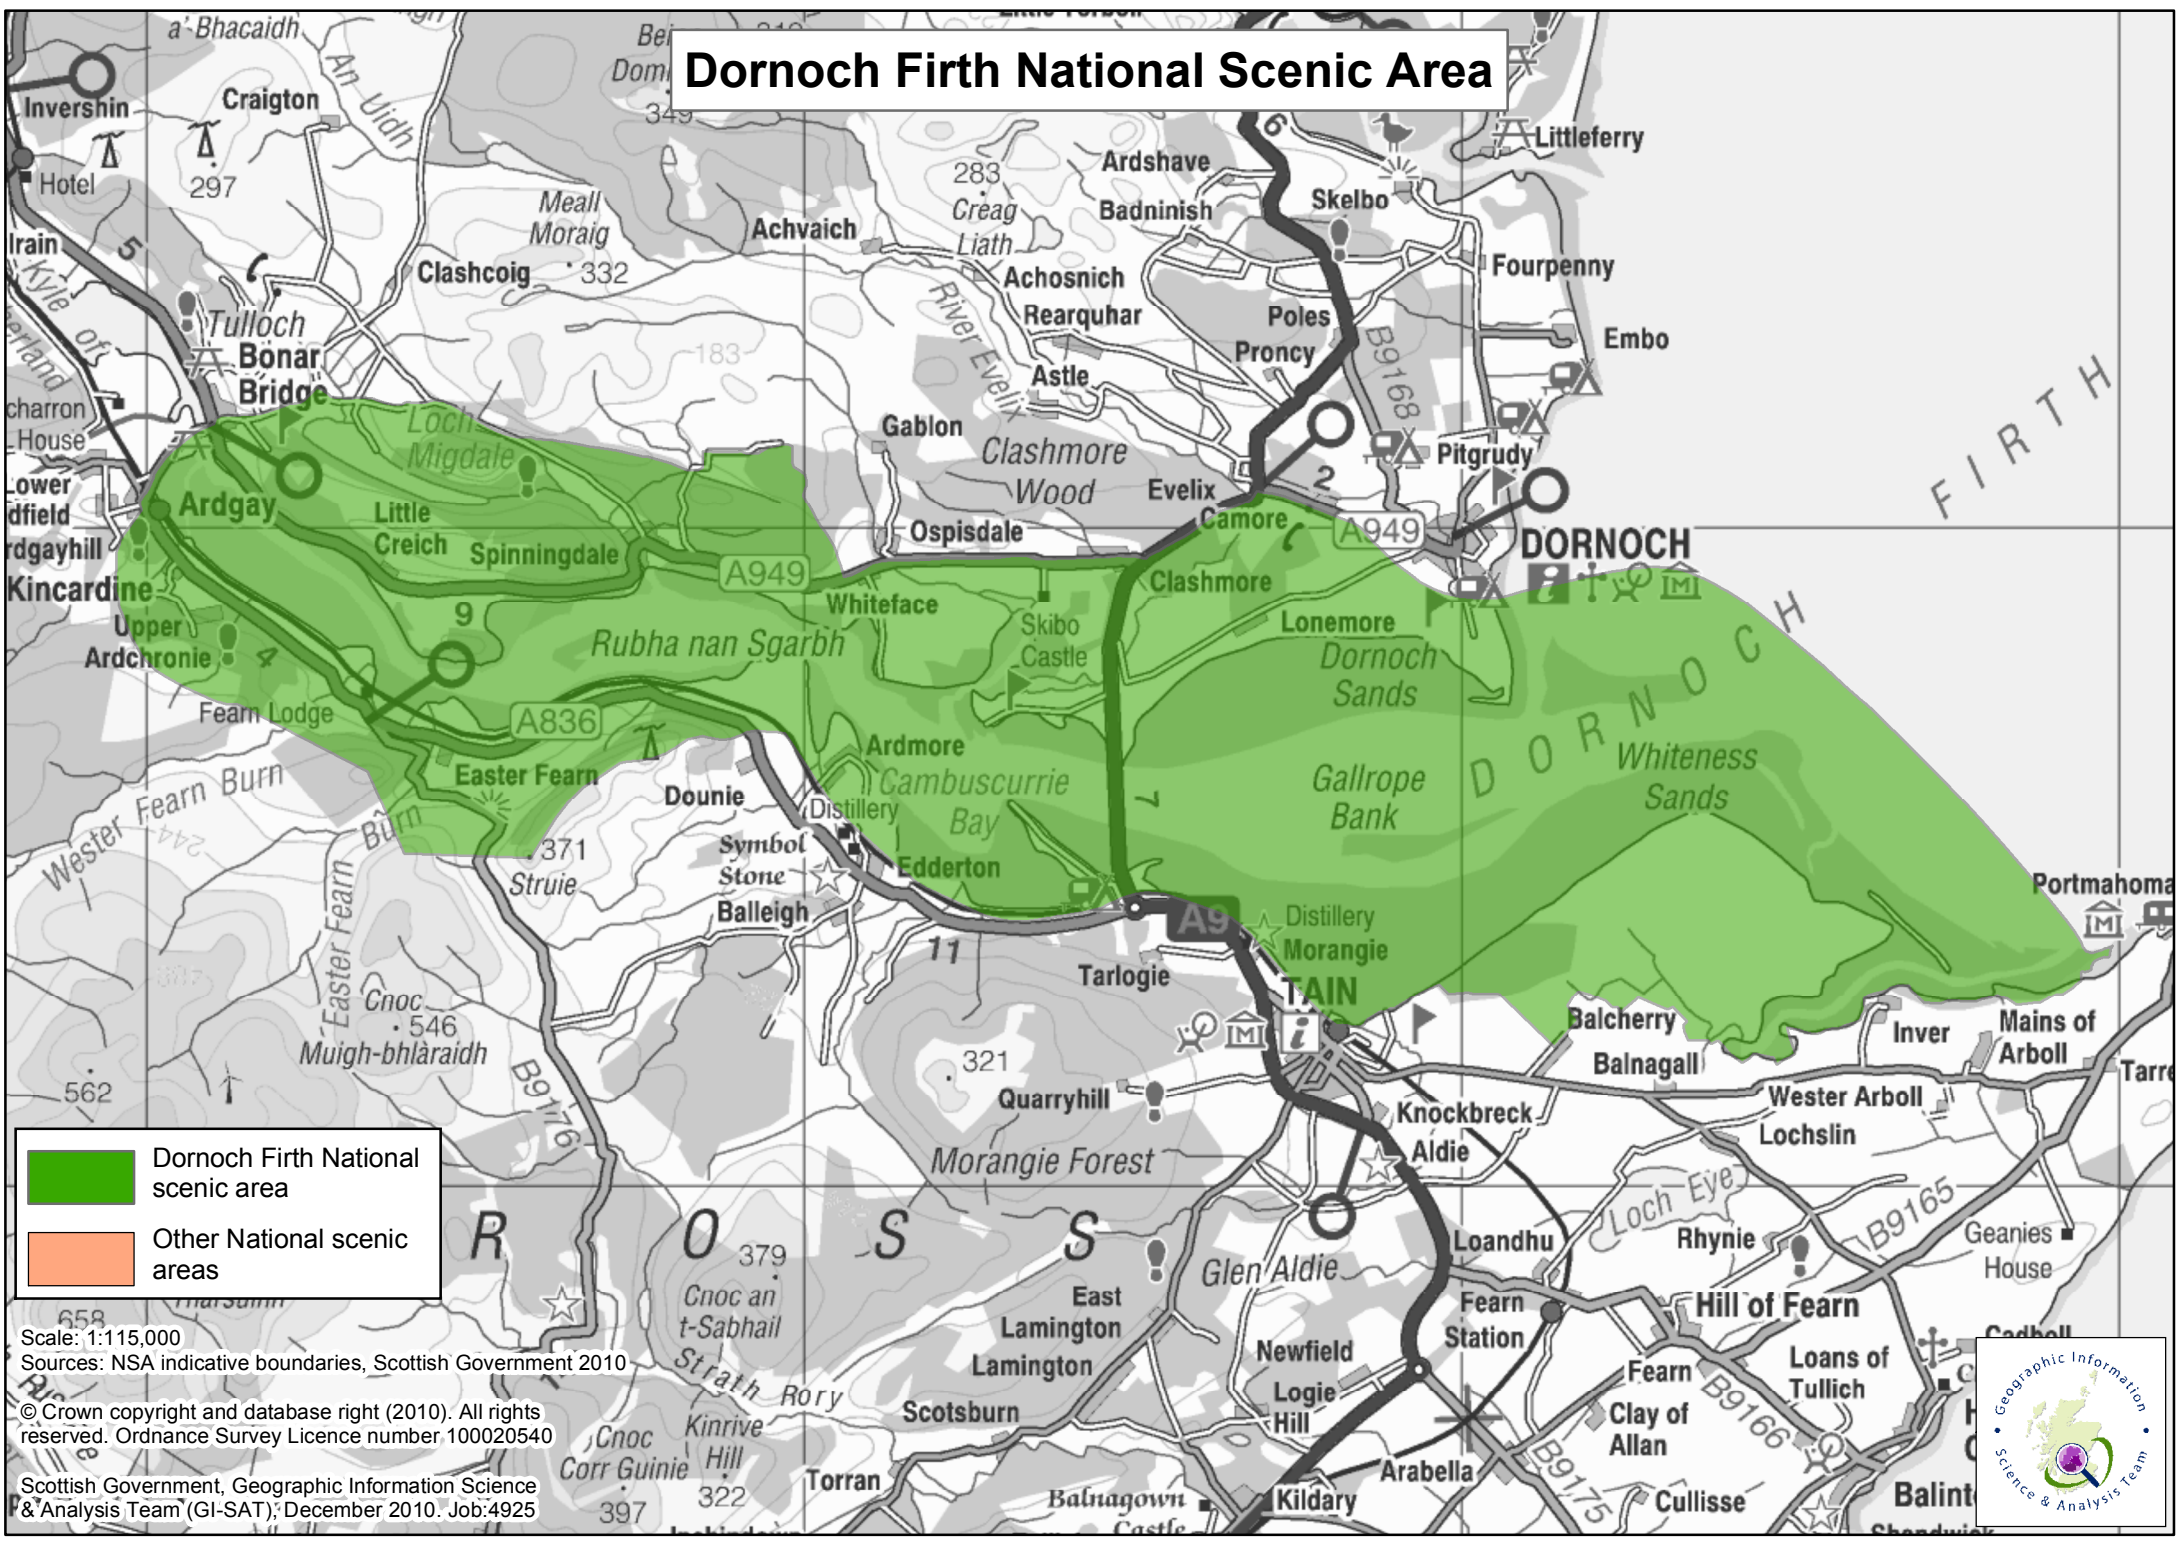

Dornoch Firth National Scenic Area

 Dornoch Firth National scenic area

 Other National scenic areas

Scale: 1:115,000
Sources: NSA indicative boundaries, Scottish Government 2010
© Crown copyright and database right (2010). All rights reserved. Ordnance Survey Licence number 100020540
Scottish Government, Geographic Information Science & Analysis Team (GI-SAT), December 2010. Job:4925