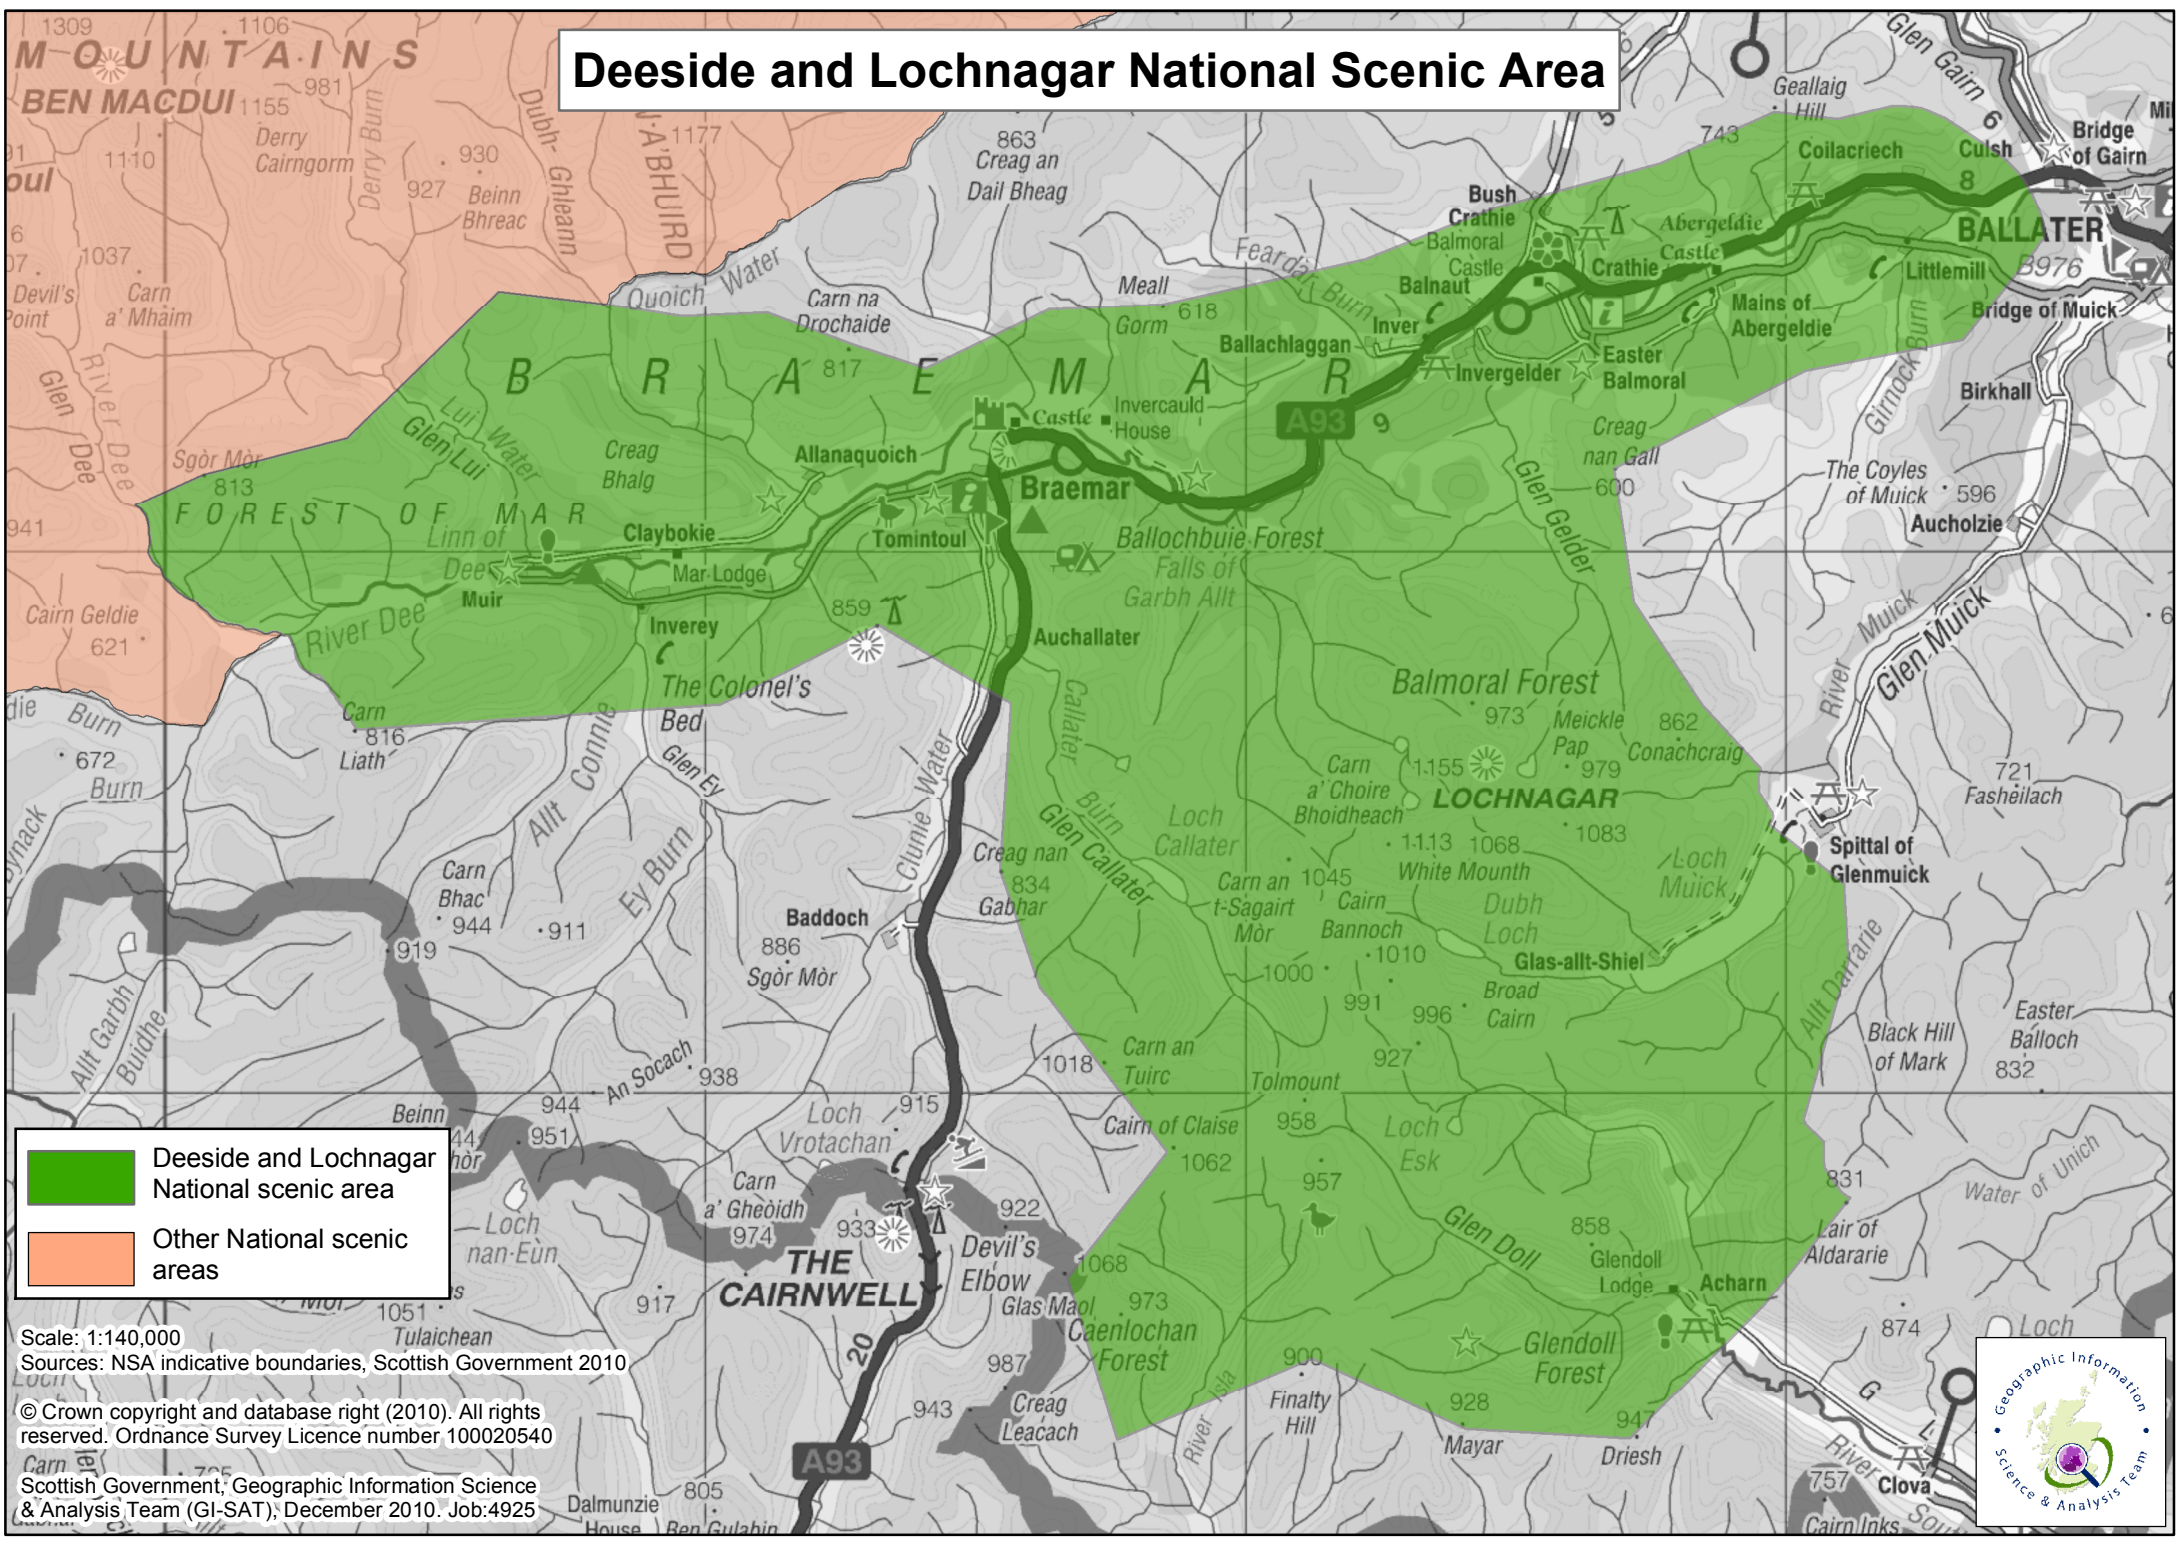

# Deeside and Lochnagar National Scenic Area

- Deeside and Lochnagar National scenic area
- Other National scenic areas

Scale: 1:140,000  
 Sources: NSA indicative boundaries, Scottish Government 2010  
 © Crown copyright and database right (2010). All rights reserved. Ordnance Survey Licence number 100020540  
 Scottish Government, Geographic Information Science & Analysis Team (GI-SAT), December 2010. Job:4925