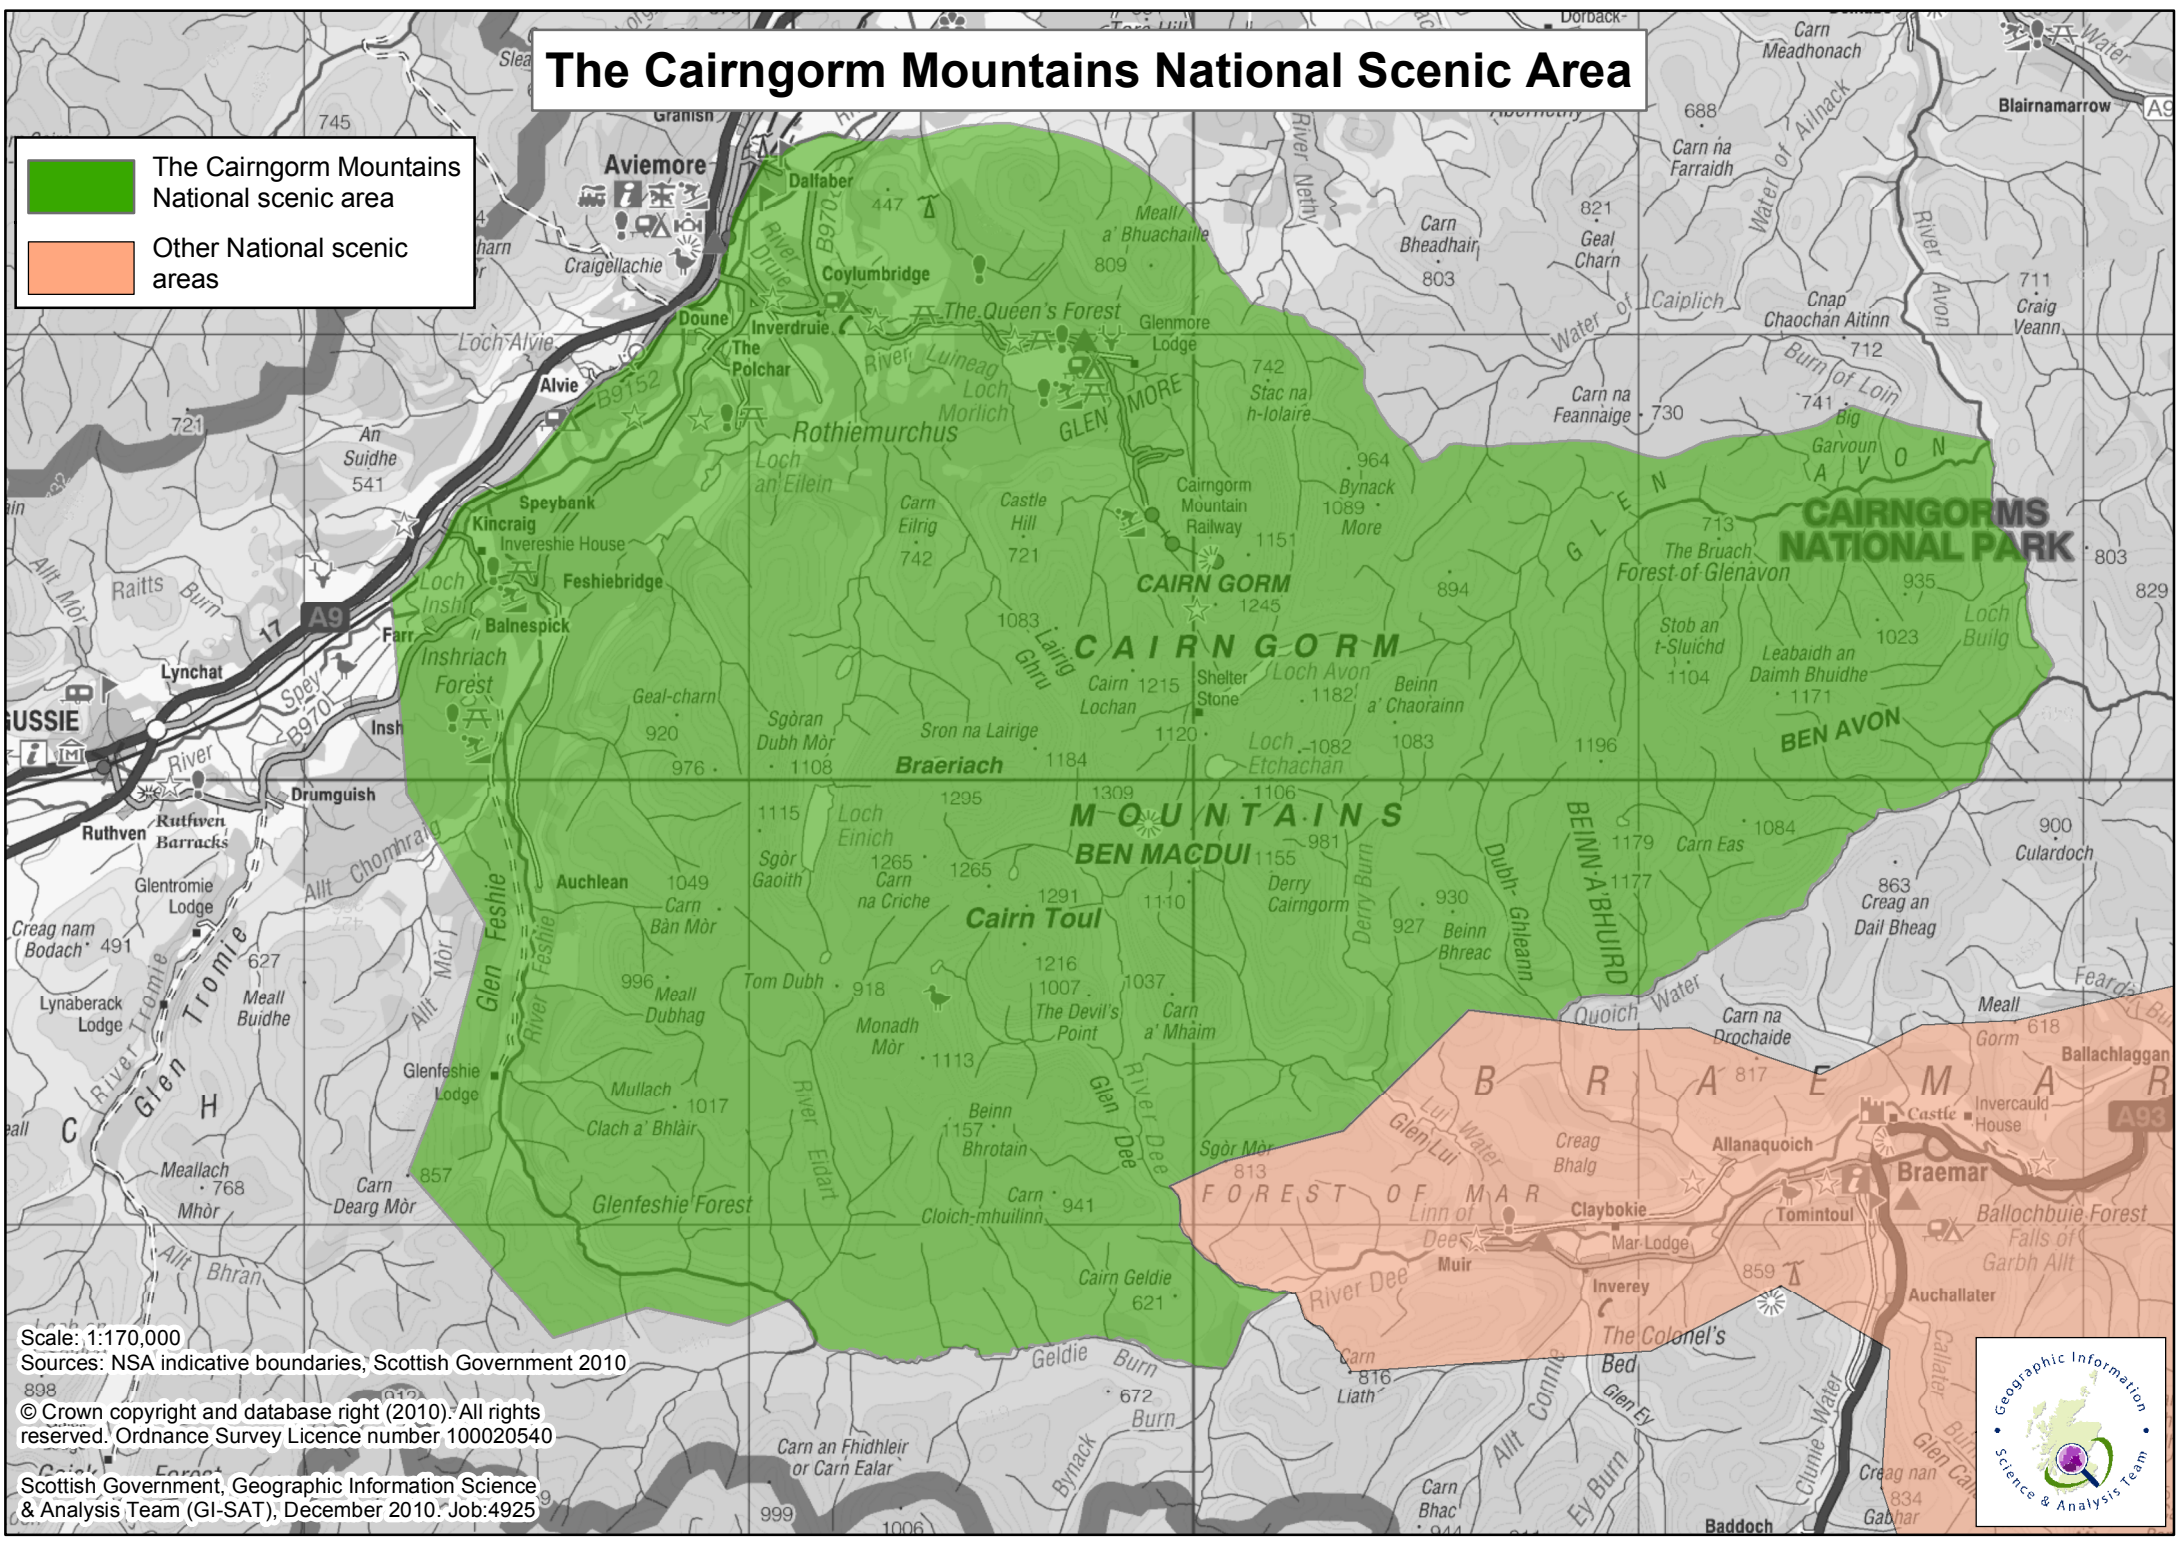

The Cairngorm Mountains National Scenic Area

The Cairngorm Mountains National scenic area
 Other National scenic areas

Scale: 1:170,000
 Sources: NSA indicative boundaries, Scottish Government 2010
 © Crown copyright and database right (2010). All rights reserved. Ordnance Survey Licence number 100020540
 Scottish Government, Geographic Information Science & Analysis Team (GI-SAT), December 2010. Job:4925