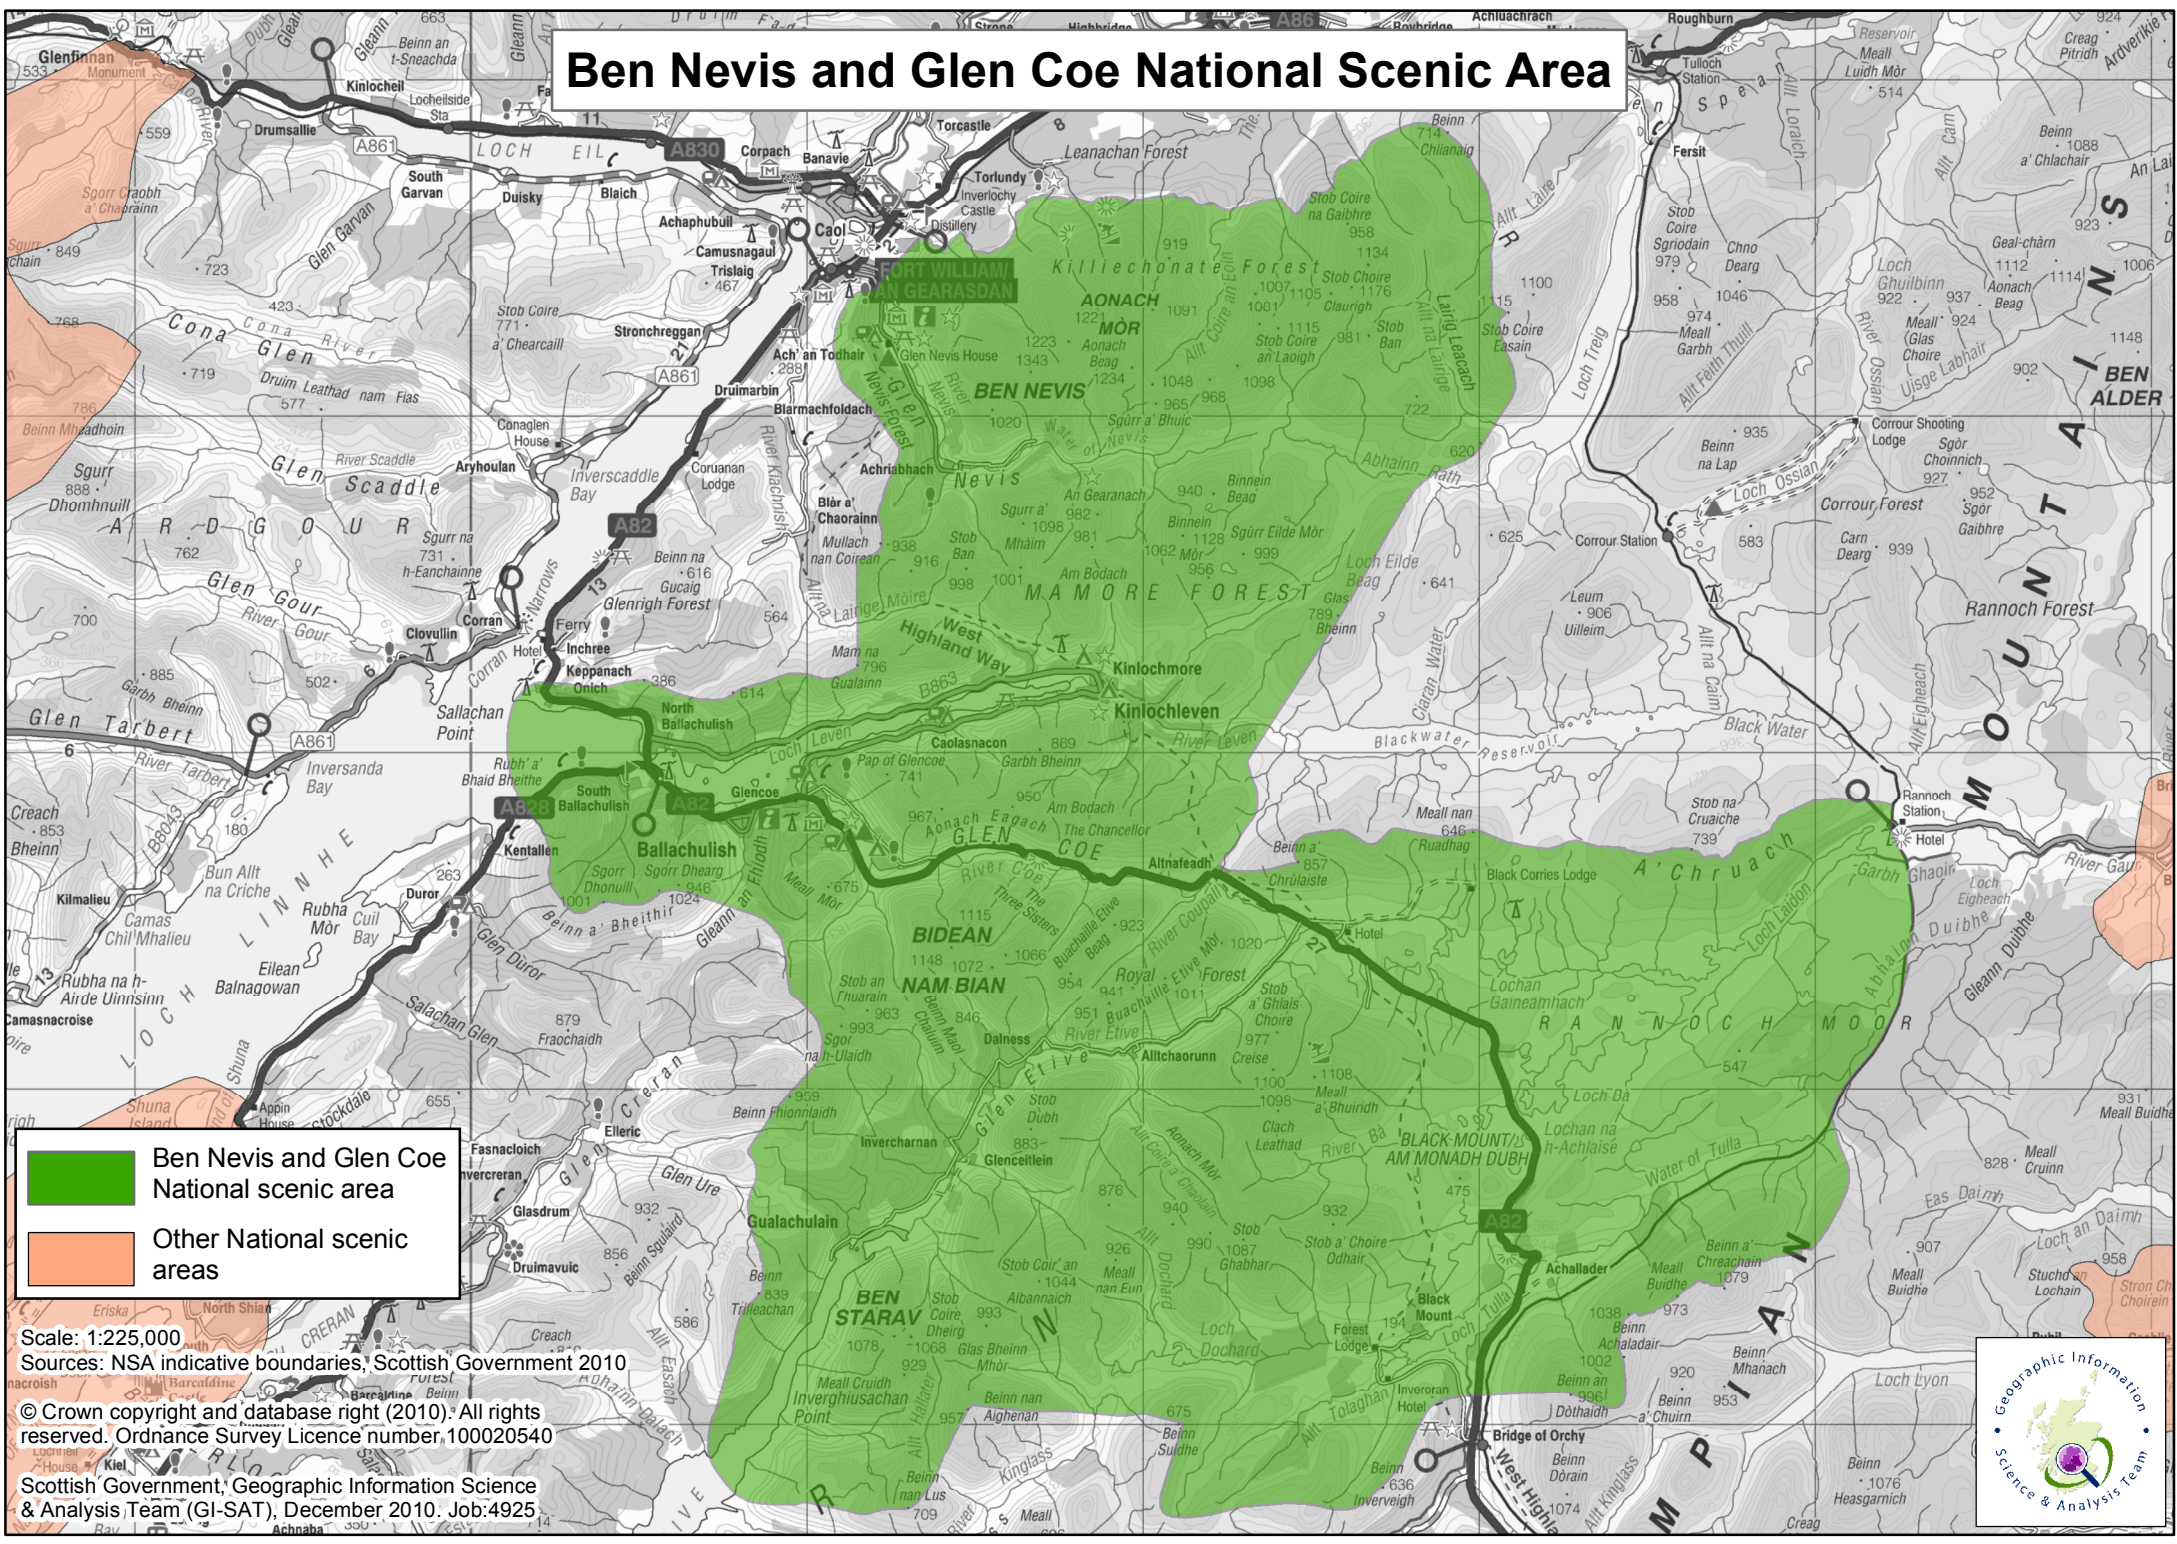

Ben Nevis and Glen Coe National Scenic Area

- Ben Nevis and Glen Coe National scenic area
- Other National scenic areas

Scale: 1:225,000
 Sources: NSA indicative boundaries, Scottish Government 2010
 © Crown copyright and database right (2010). All rights reserved. Ordnance Survey Licence number 100020540
 Scottish Government, Geographic Information Science & Analysis Team (GI-SAT), December 2010. Job:4925