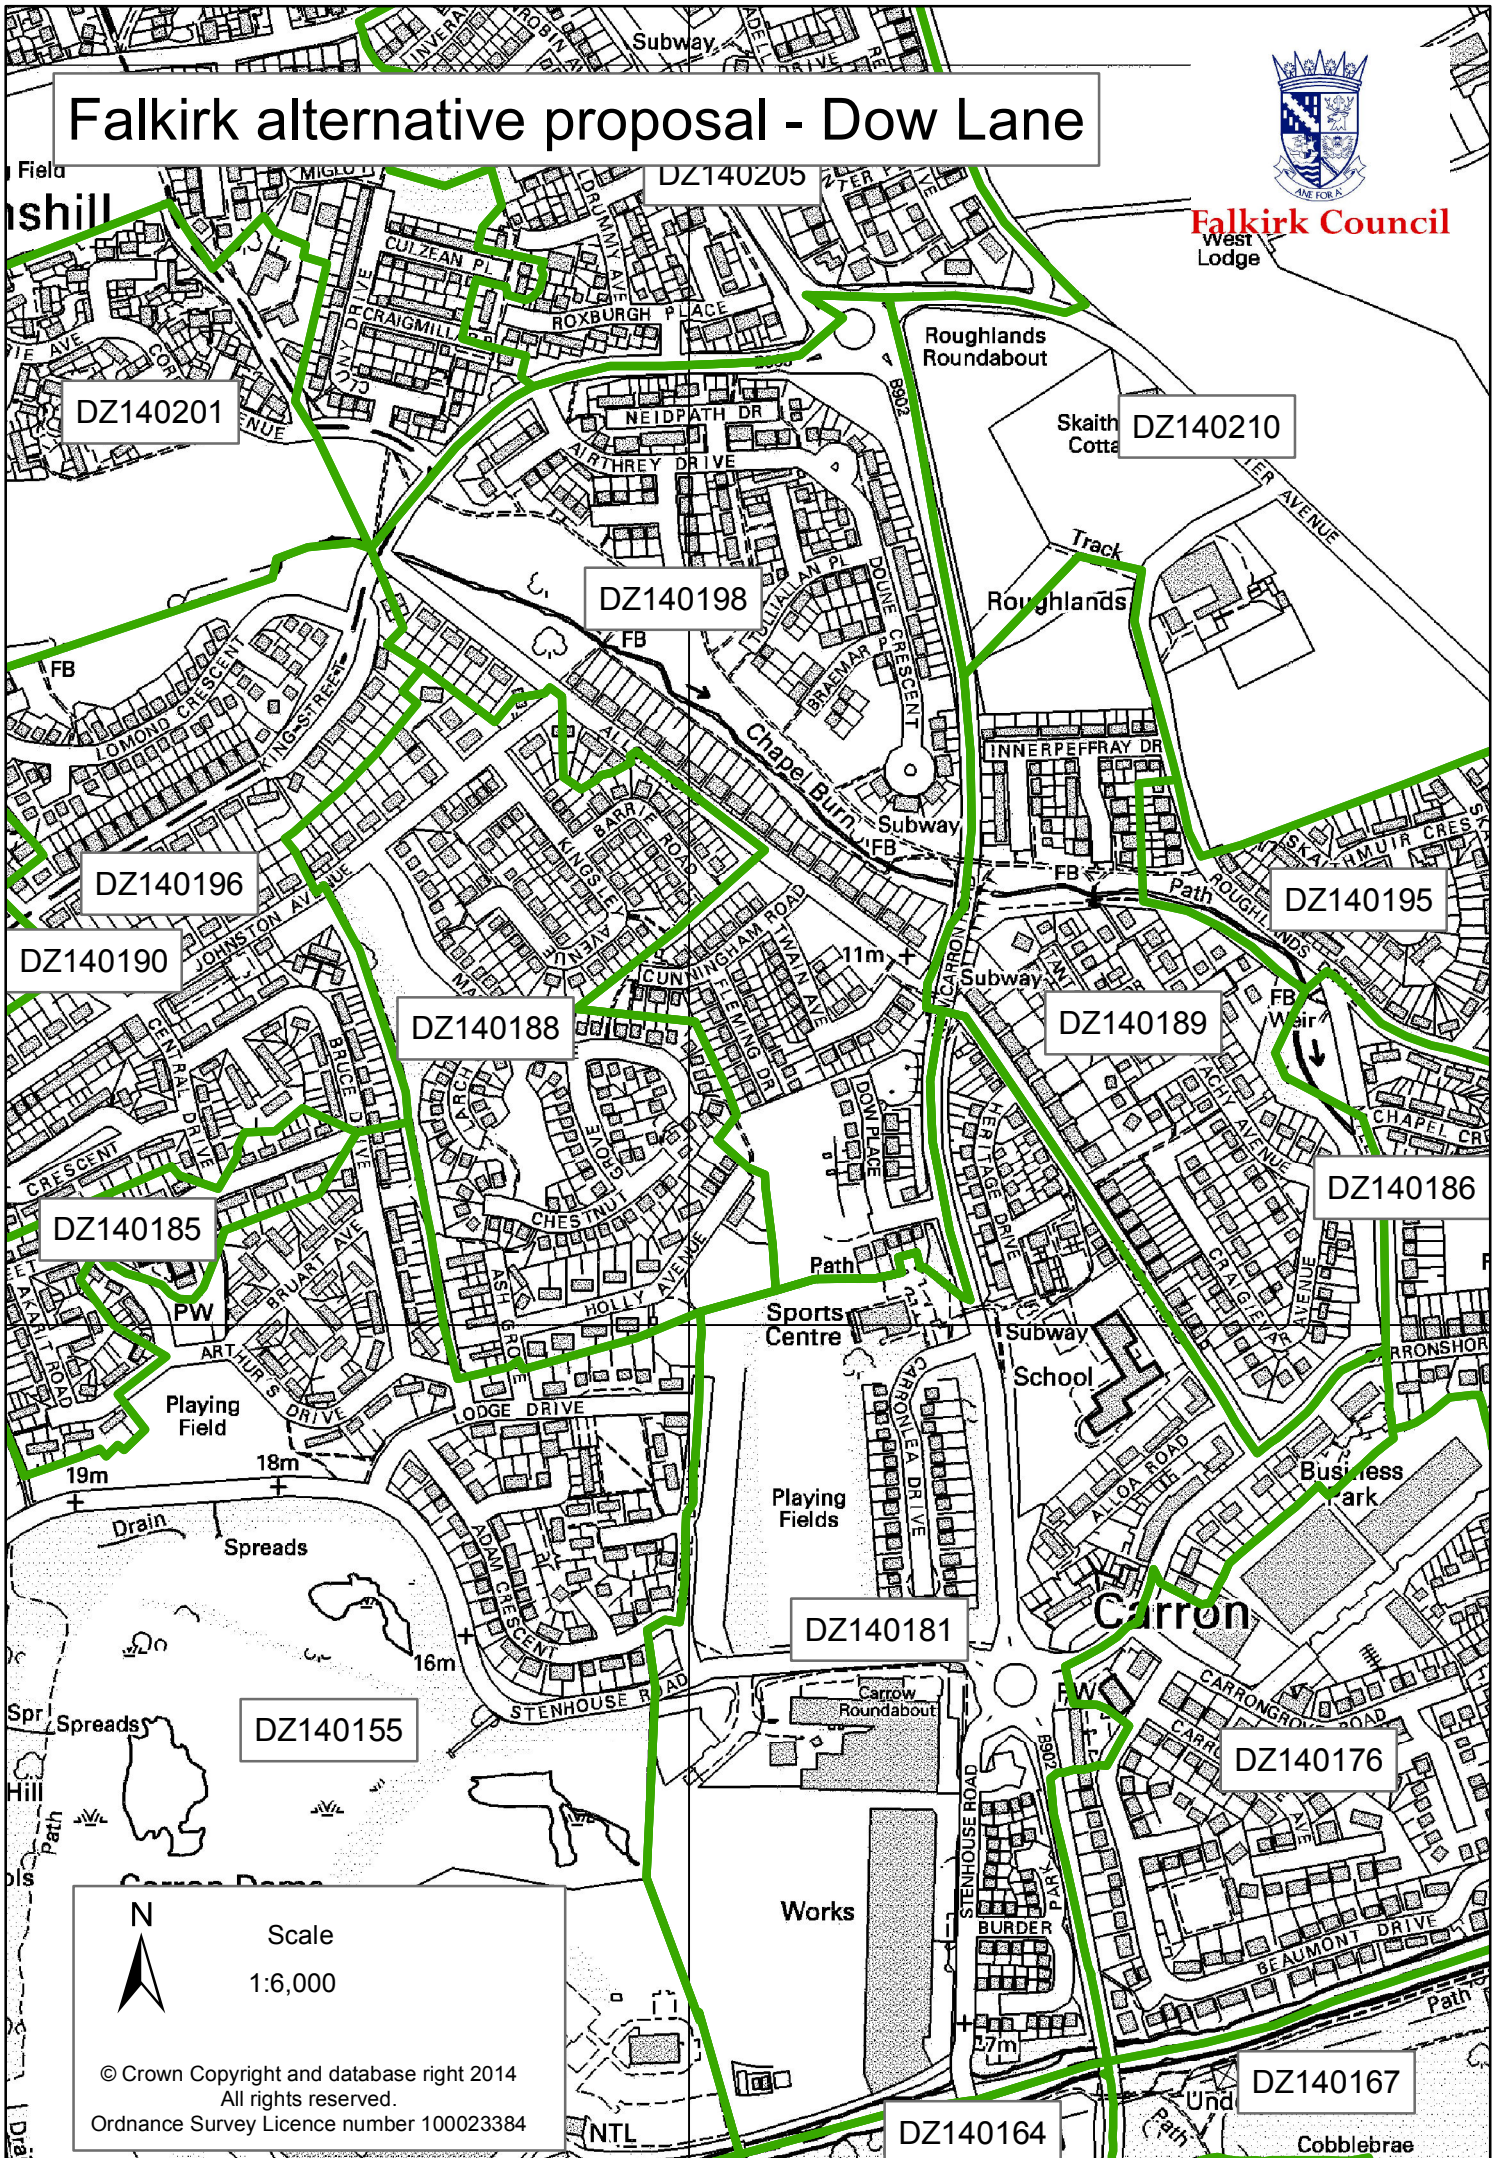

Falkirk alternative proposal - Dow Lane

Falkirk Council
West Lodge

Scale
1:6,000

© Crown Copyright and database right 2014
All rights reserved.
Ordnance Survey Licence number 100023384