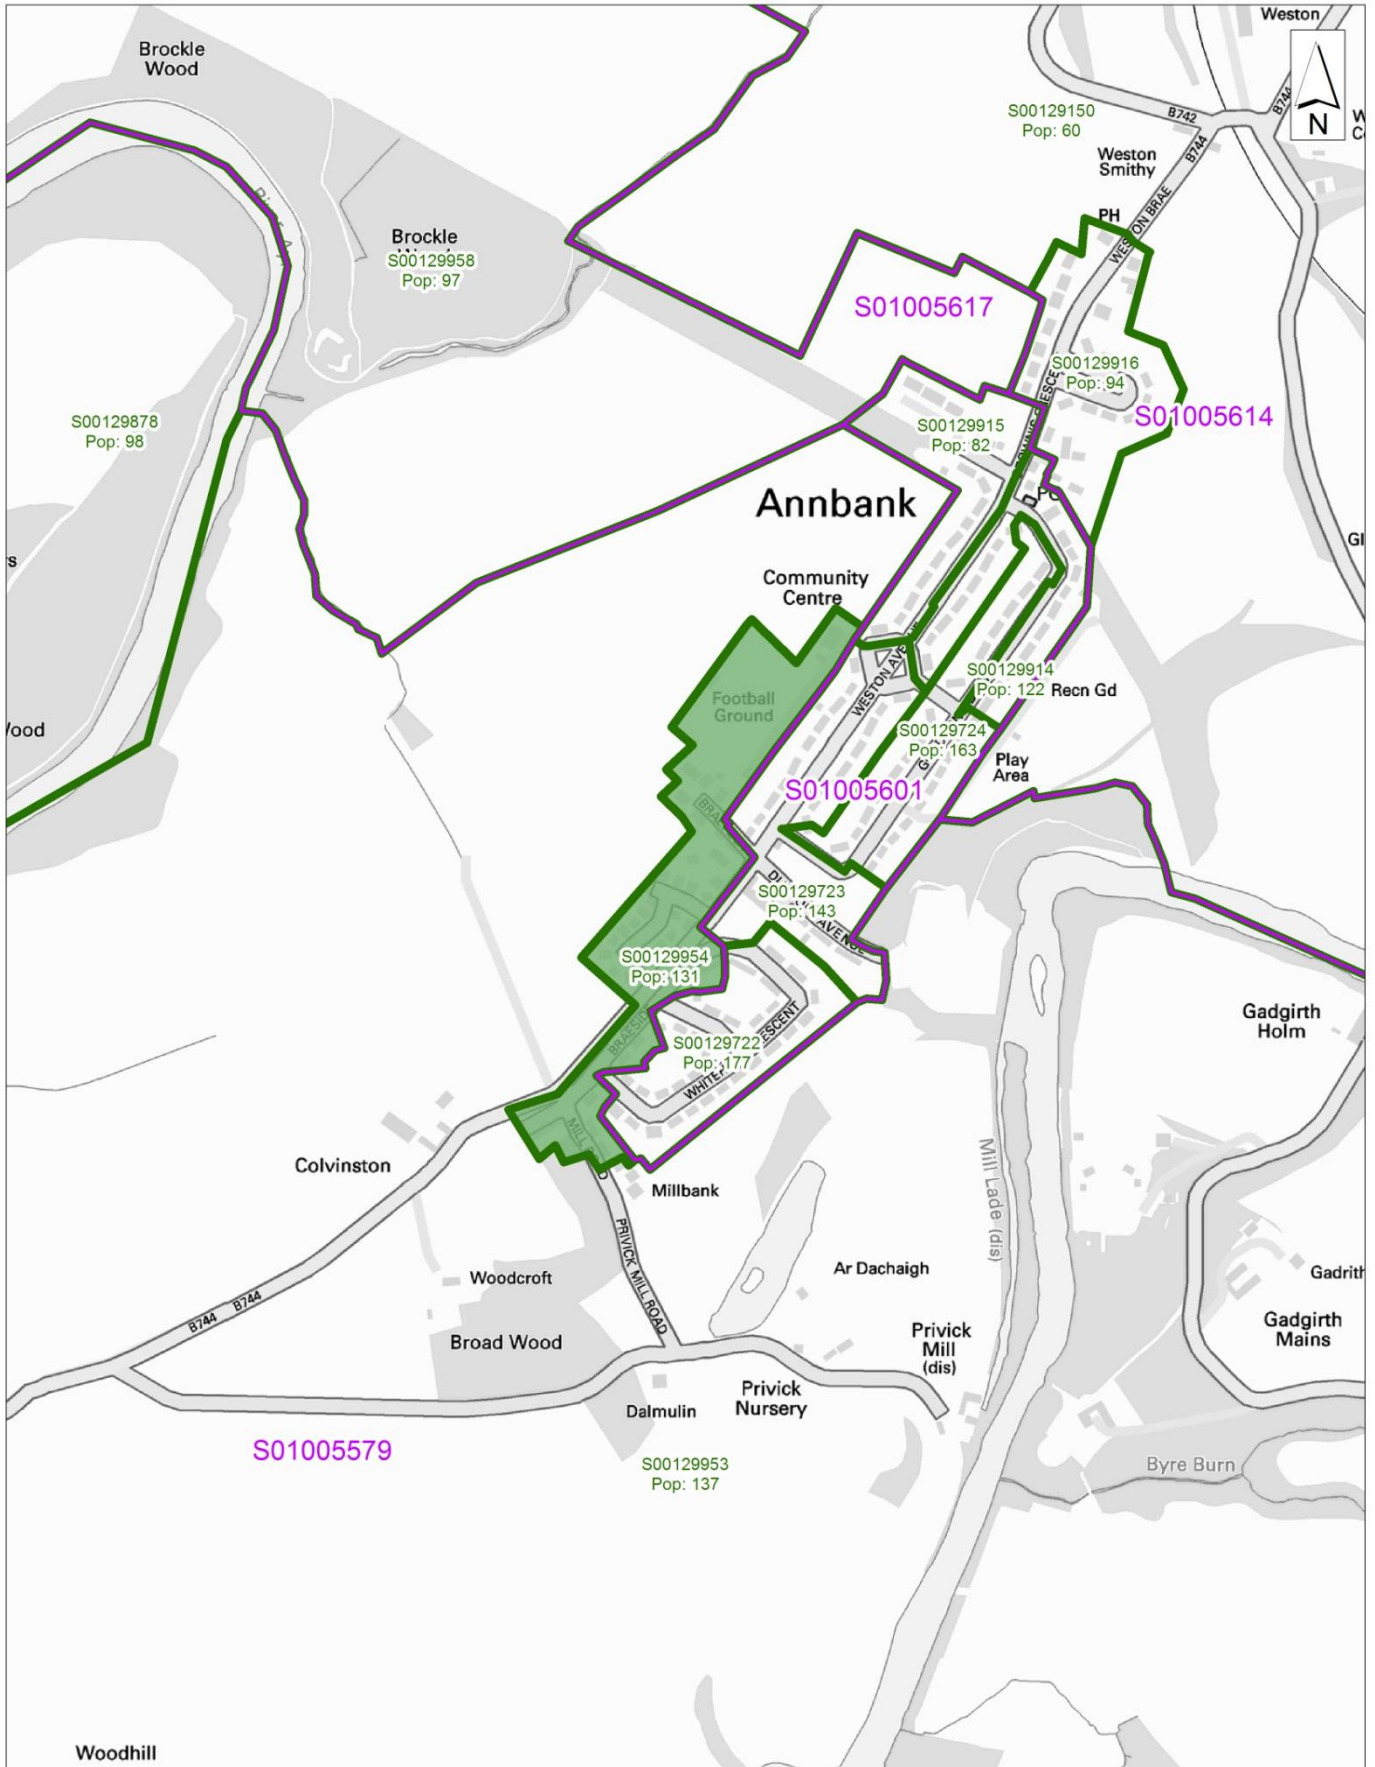

Changes to Geography Hierarchy

0.2 Miles

Produced By: **PCPPA**
Date: **09/01/2014**

This product includes mapping data licensed from Ordnance Survey with the permission of the Controller of Her Majesty's Stationery Office. © Crown copyright and/or database right 2014. All rights reserved. Licence number 100020765.

- IGZ
- Datazone
- Output Area to be moved

Proposed OA to Move

0.2 Miles

Produced By: **PCPPA**
Date: **09/01/2014**

This product includes mapping data licensed from Ordnance Survey with the permission of the Controller of Her Majesty's Stationery Office. © Crown copyright and/or database right 2014. All rights reserved. Licence number 100020765.

Legend:

- Output Areas
- Output Area to be moved
- 2011 Datazone