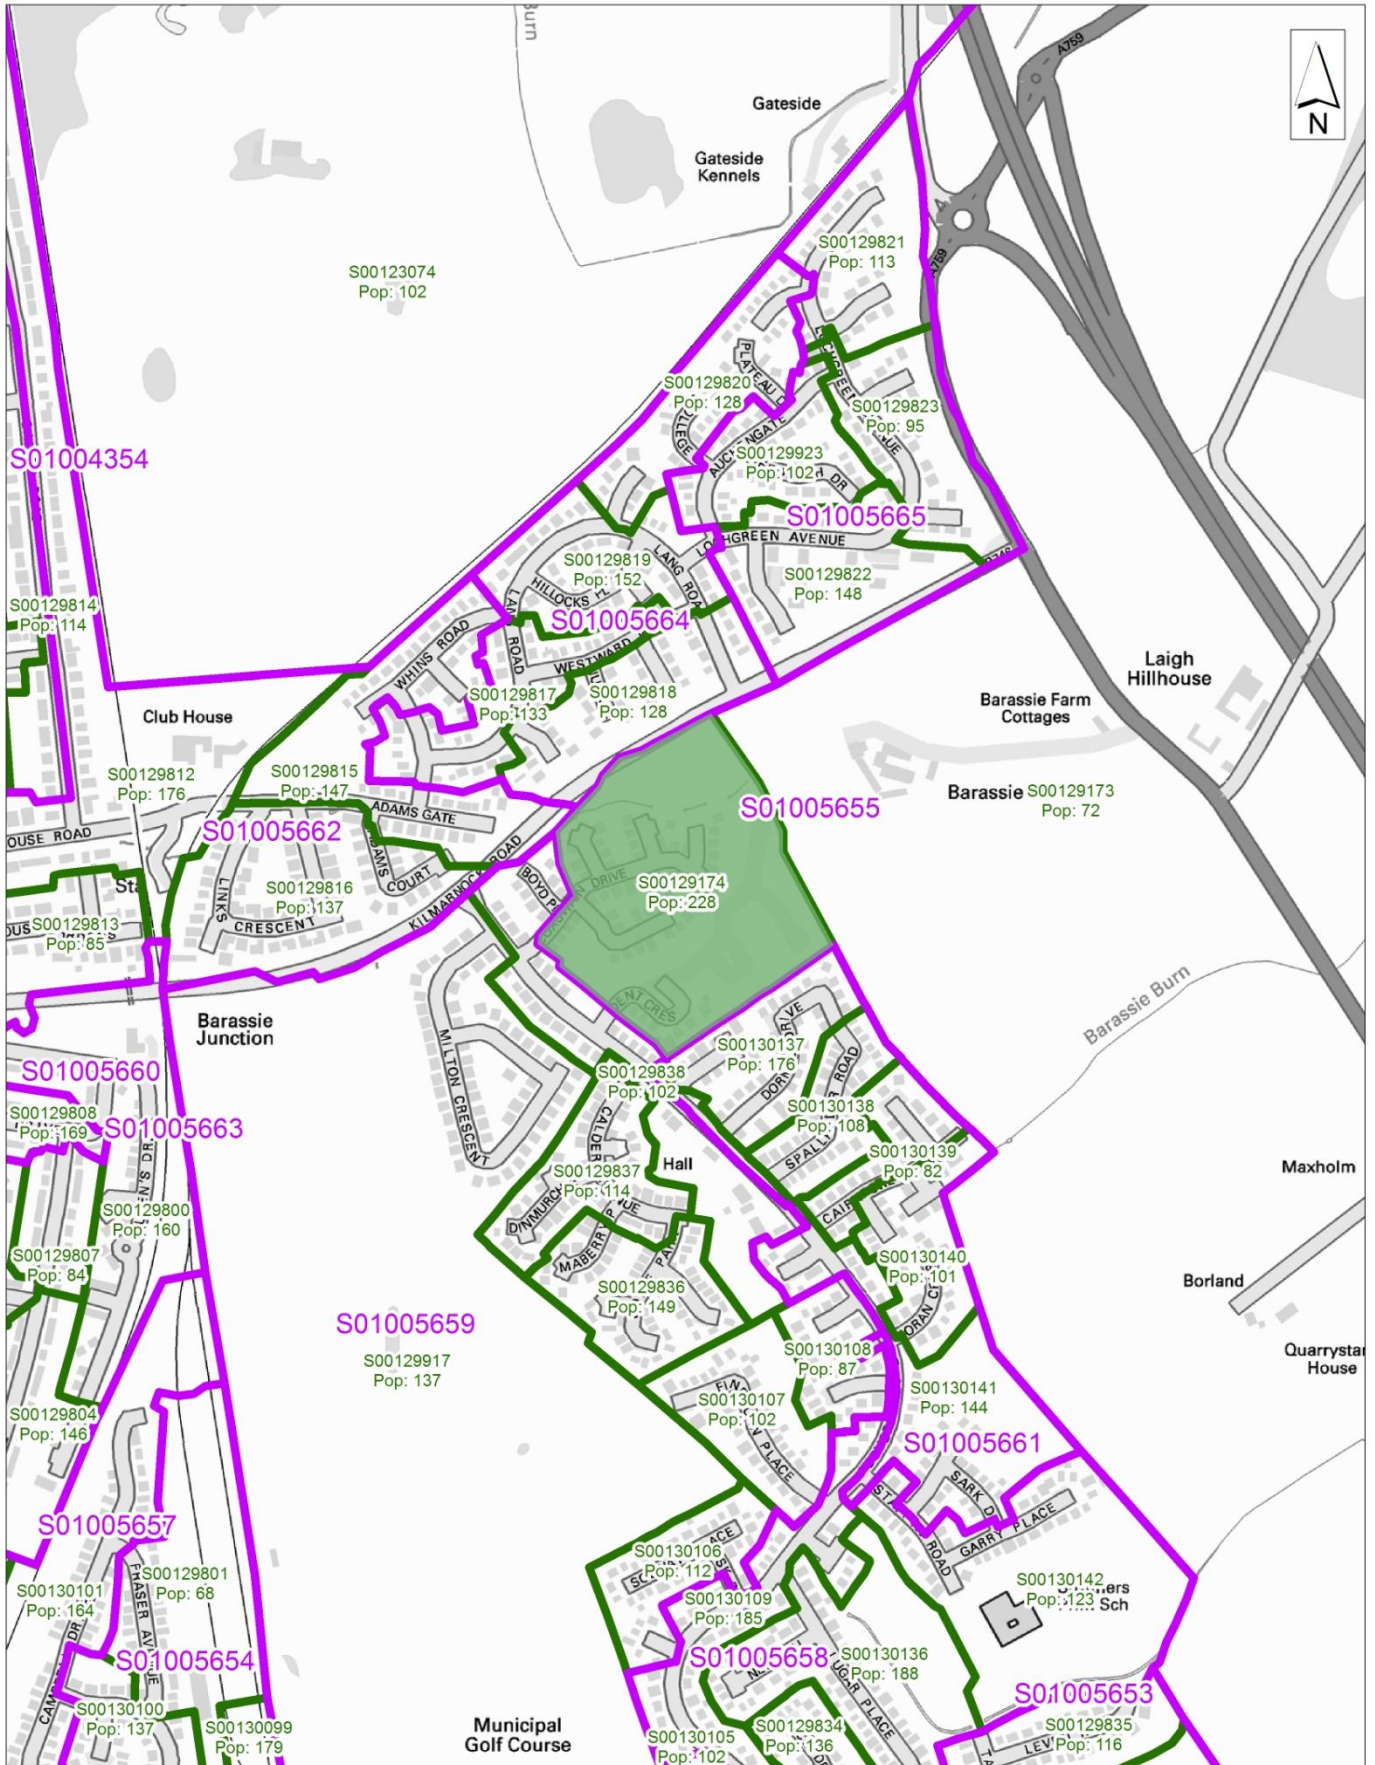

Changes to Geography Hierarchy
0.2 Miles

Produced By: **PCPPA**
Date: **09/01/2014**

Legend:
 Output Area to be Moved
 IGZ
 DataZone

This product includes mapping data licensed from Ordnance Survey with the permission of the Controller of Her Majesty's Stationery Office. © Crown copyright and/or database right 2014. All rights reserved. Licence number 100020765.

Proposed OA to Move

- Output Areas
- Output Area to be Moved
- 2011 Datazone

Produced By: **PCPPA**
 Date: **09/01/2014**

This product includes mapping data licensed from Ordnance Survey with the permission of the Controller of Her Majesty's Stationery Office. © Crown copyright and/or database right 2014. All rights reserved. Licence number 100020765.