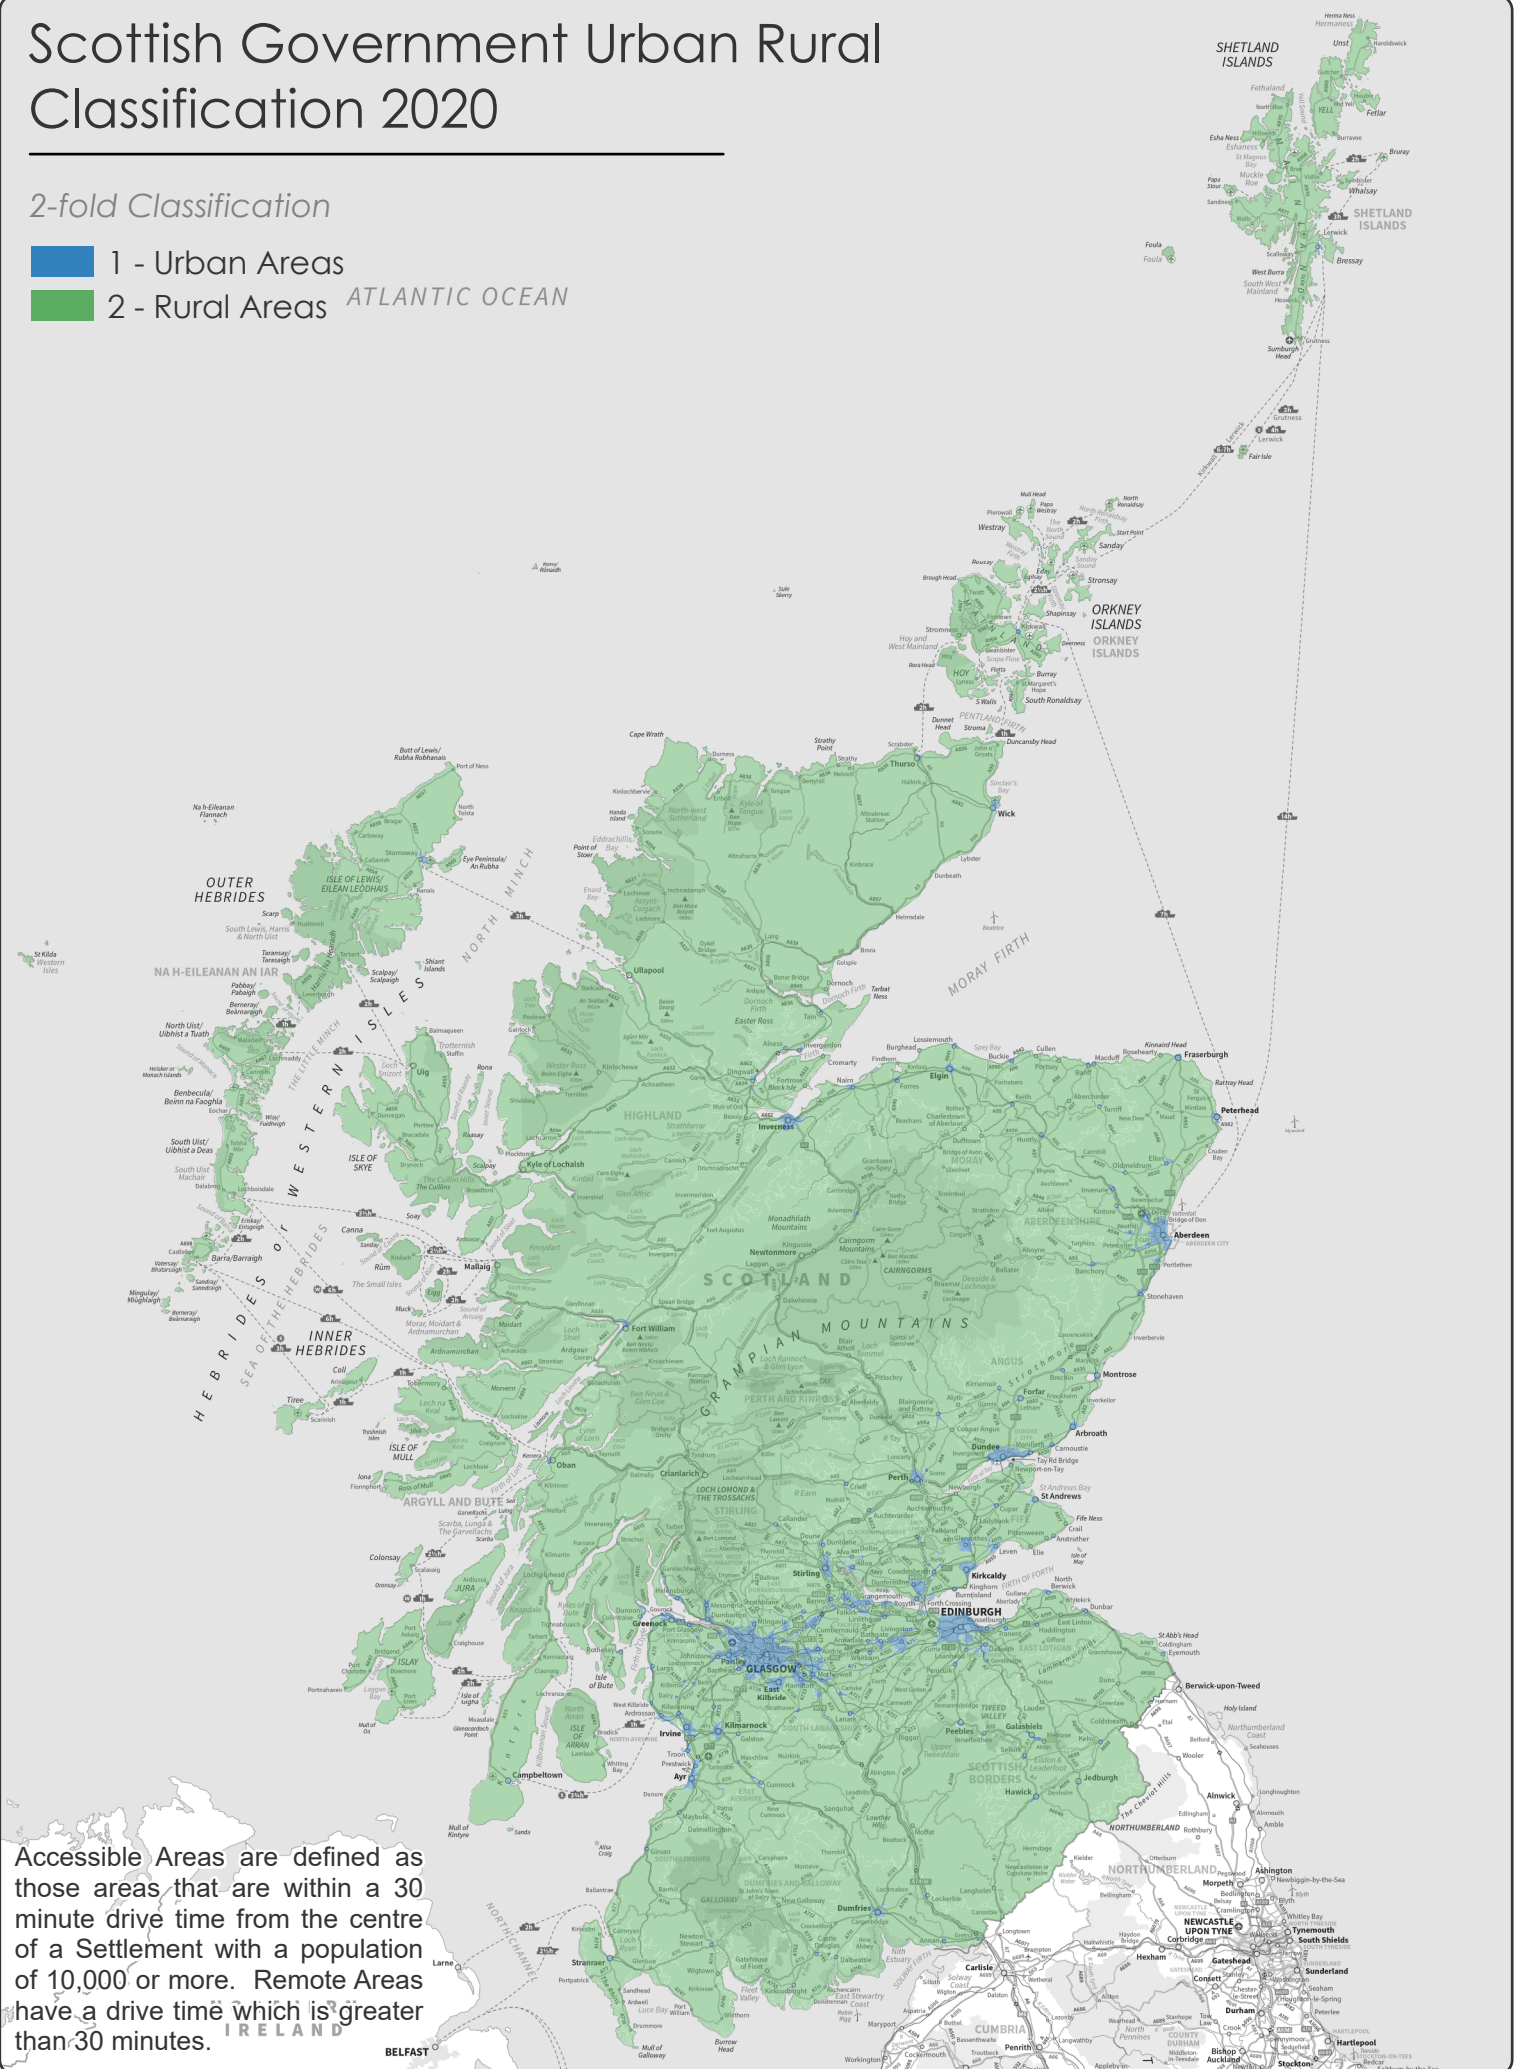

Scottish Government Urban Rural Classification 2020

2-fold Classification

 1 - Urban Areas

 2 - Rural Areas *ATLANTIC OCEAN*

Accessible Areas are defined as those areas that are within a 30 minute drive time from the centre of a Settlement with a population of 10,000 or more. Remote Areas have a drive time which is greater than 30 minutes.