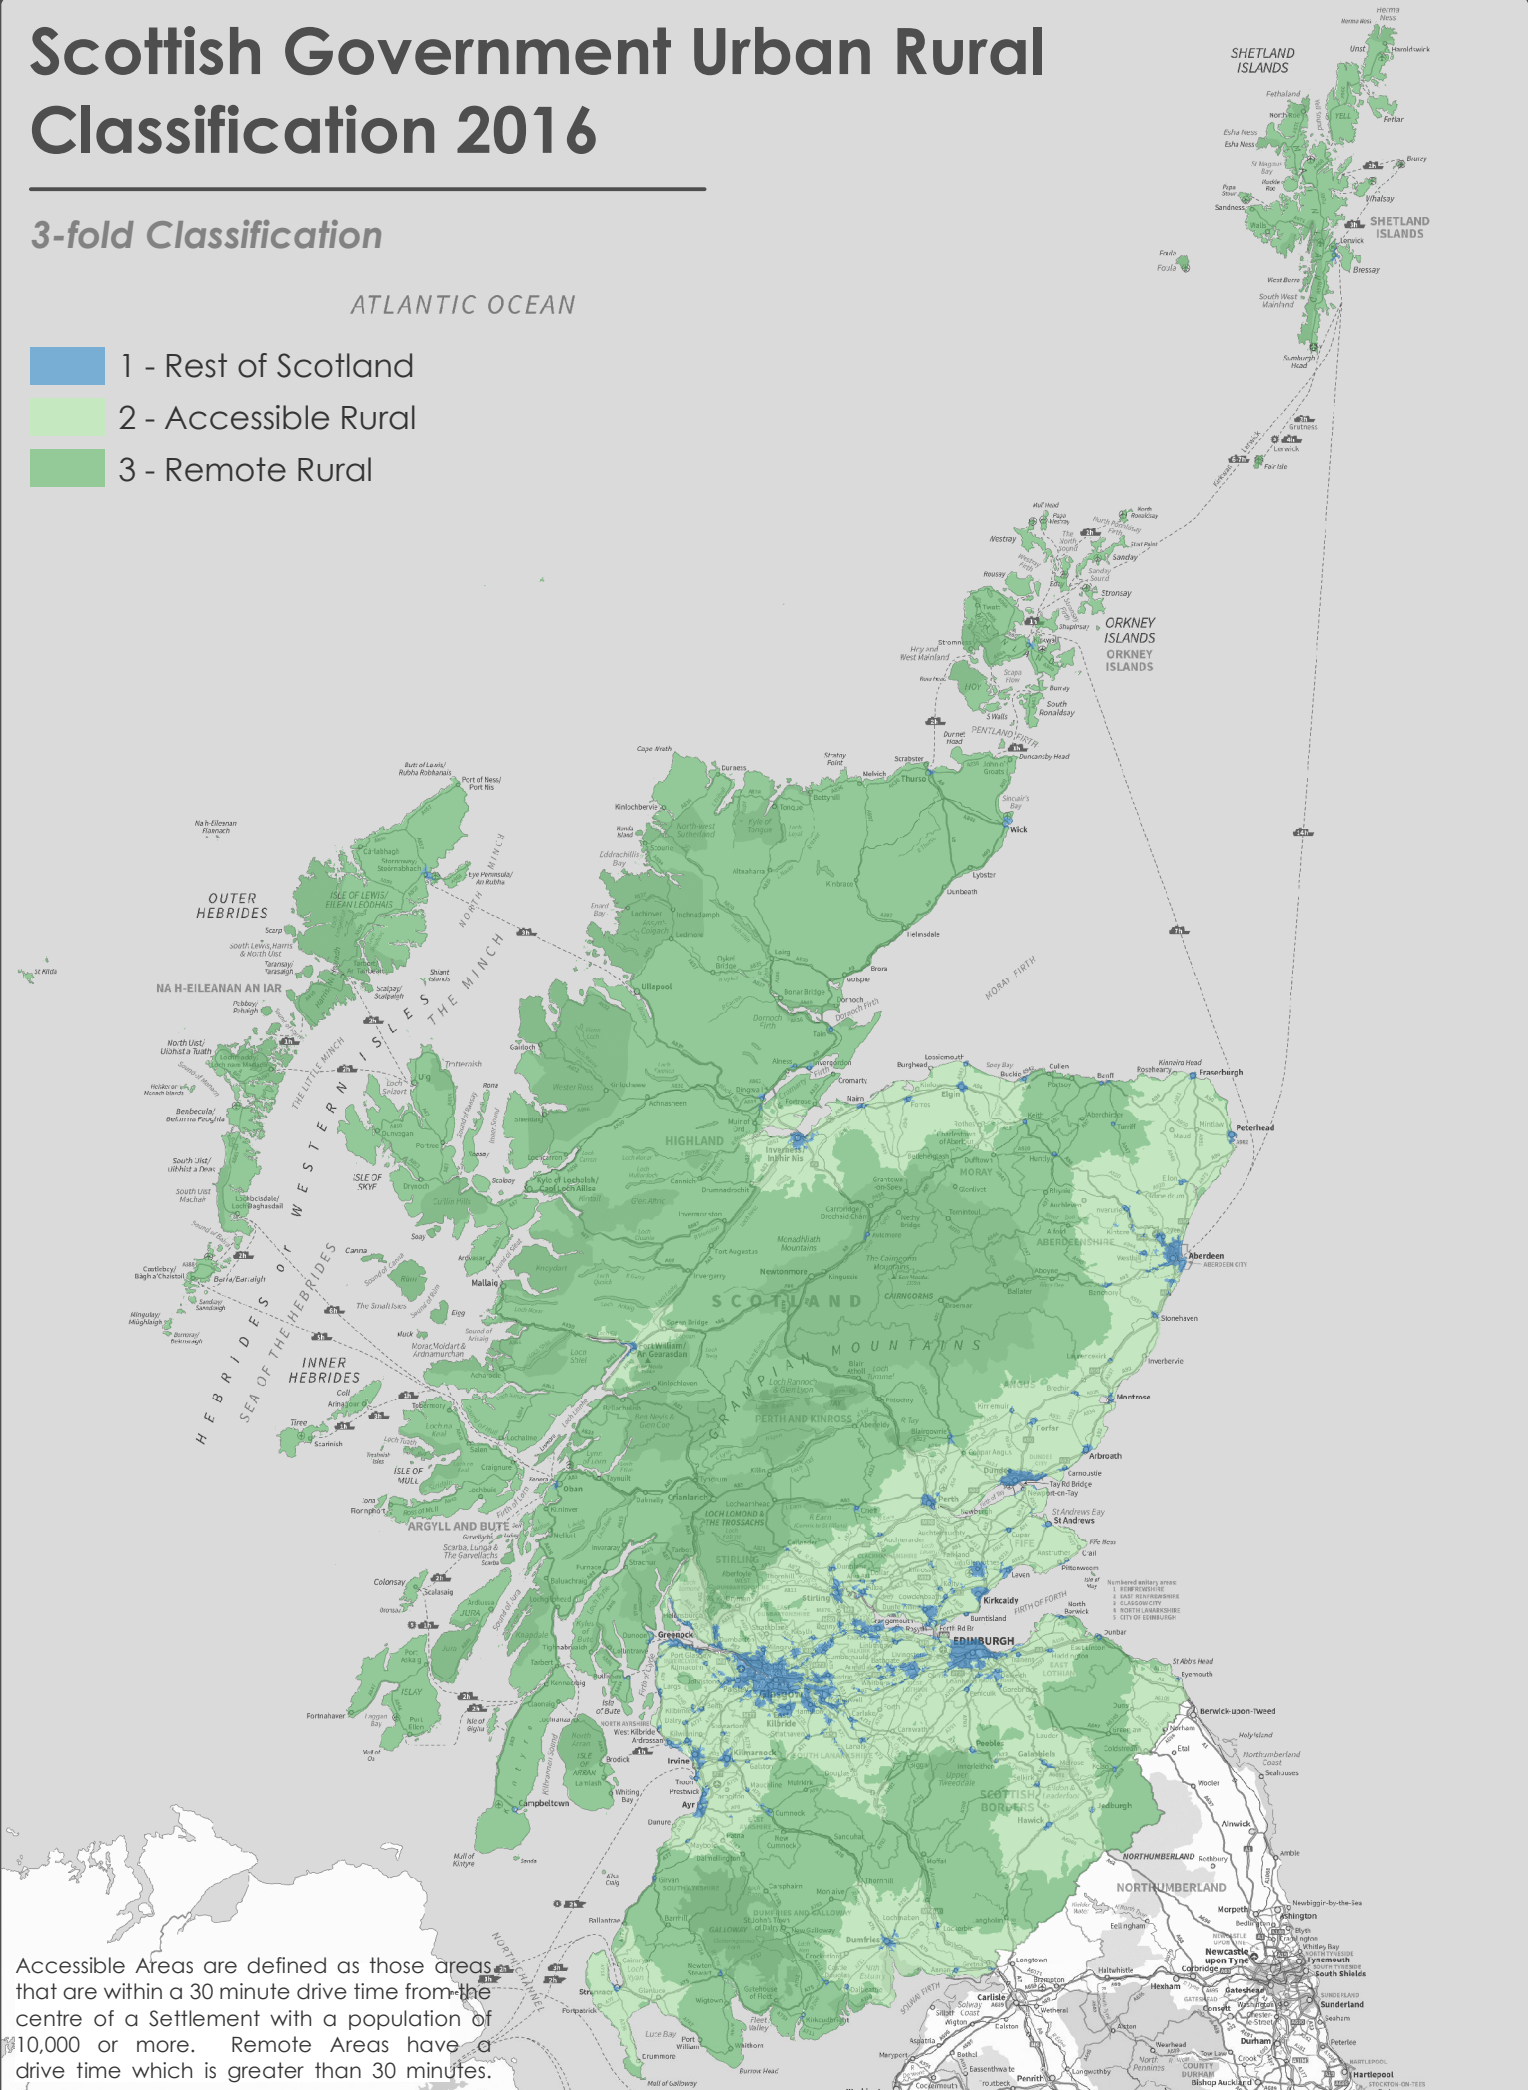

Scottish Government Urban Rural Classification 2016

3-fold Classification

ATLANTIC OCEAN

- 1 - Rest of Scotland
- 2 - Accessible Rural
- 3 - Remote Rural

Accessible Areas are defined as those areas that are within a 30 minute drive time from the centre of a Settlement with a population of 10,000 or more. Remote Areas have a drive time which is greater than 30 minutes.